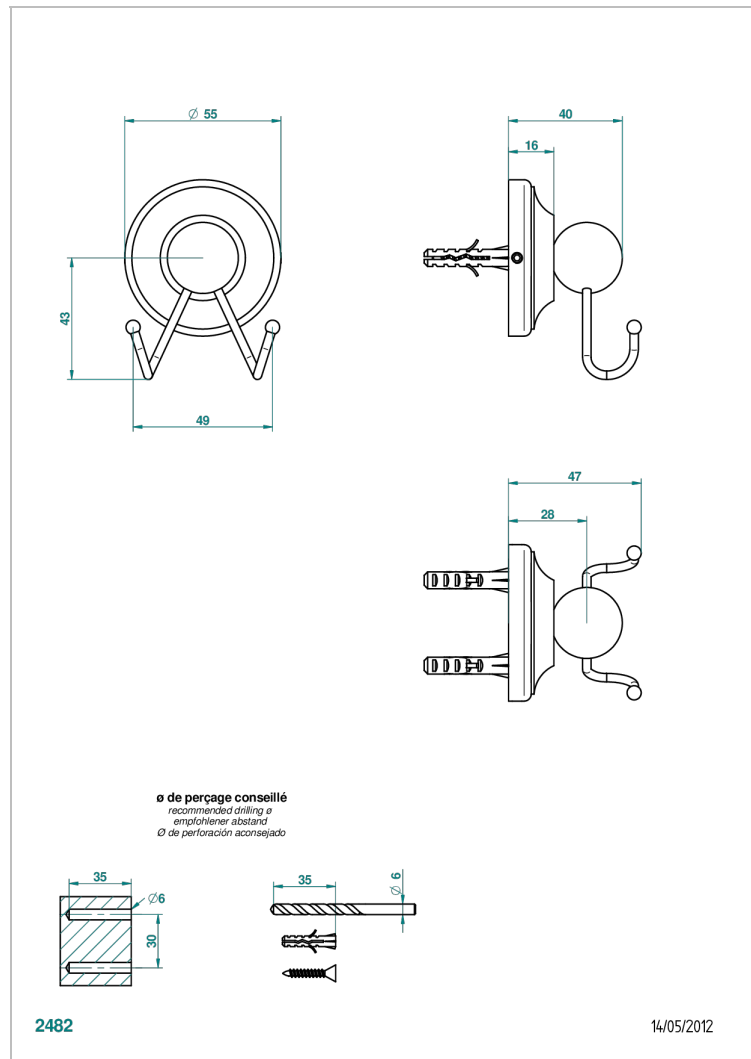

# BROADWAY WITH LEVER

A04-512

Double hook

## CHARACTERISTIC

- Broadway with Lever
- Double hook