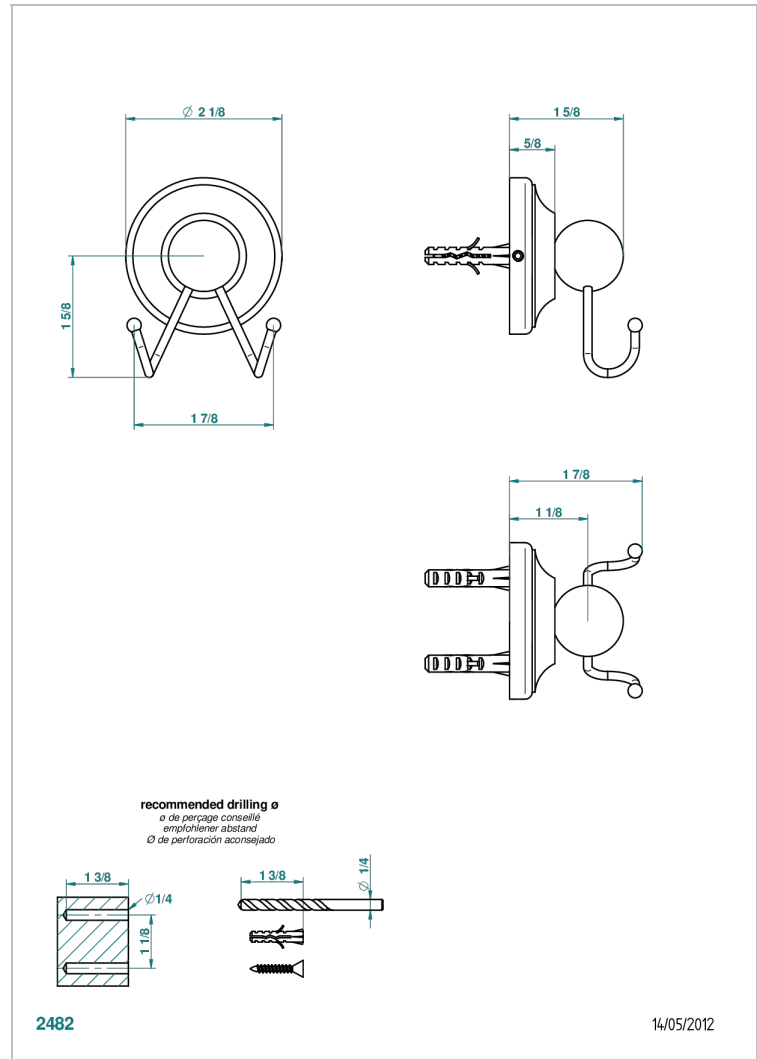

BROADWAY WITH LEVER

A04-512

Double hook

THG[®]
PARIS

CHARACTERISTIC

- Broadway with Lever
- Double hook

AVAILABLE FINITIONS

Antique nickel - H28
Black ceram - D30
Blush PVD - H62
Brass color PVD - H49
Brown bronze color PVD - F33
Gold color PVD - H52