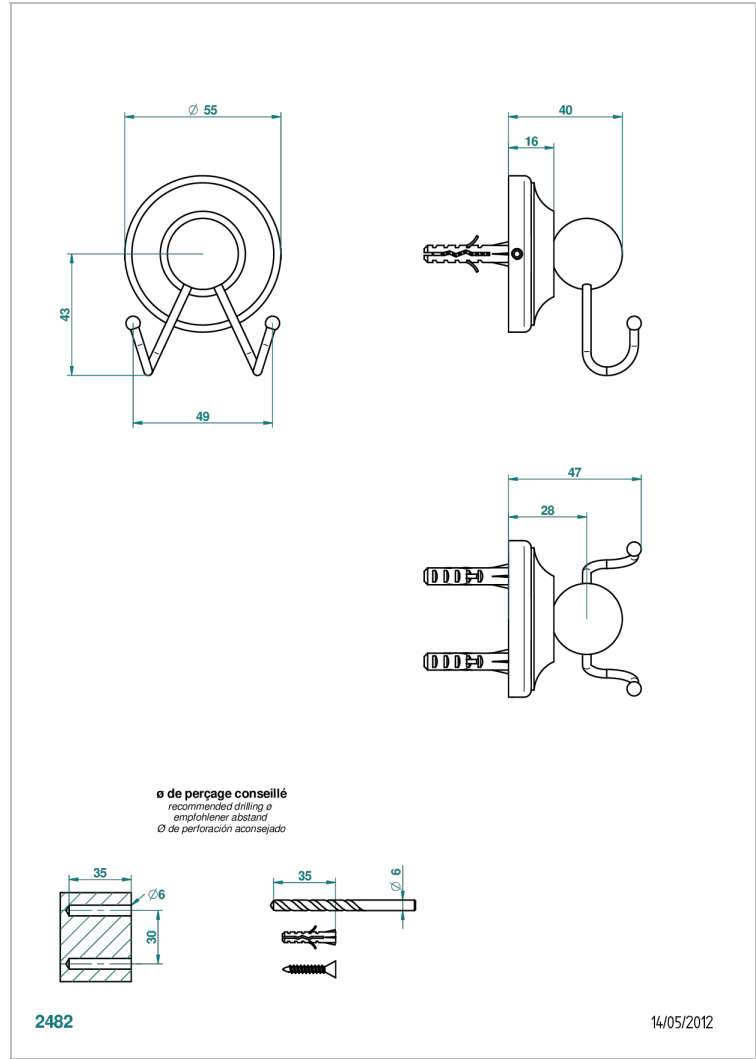

BROADWAY WITH LEVER

A04-512

Double hook

THG[®]
PARIS

CHARACTERISTIC

- Broadway with Lever
- Double hook

AVAILABLE FINITIONS

Antique nickel - H28
Black ceram - D30
Blush PVD - H62
Brass color PVD - H49
Brown bronze color PVD - F33
Gold color PVD - H52