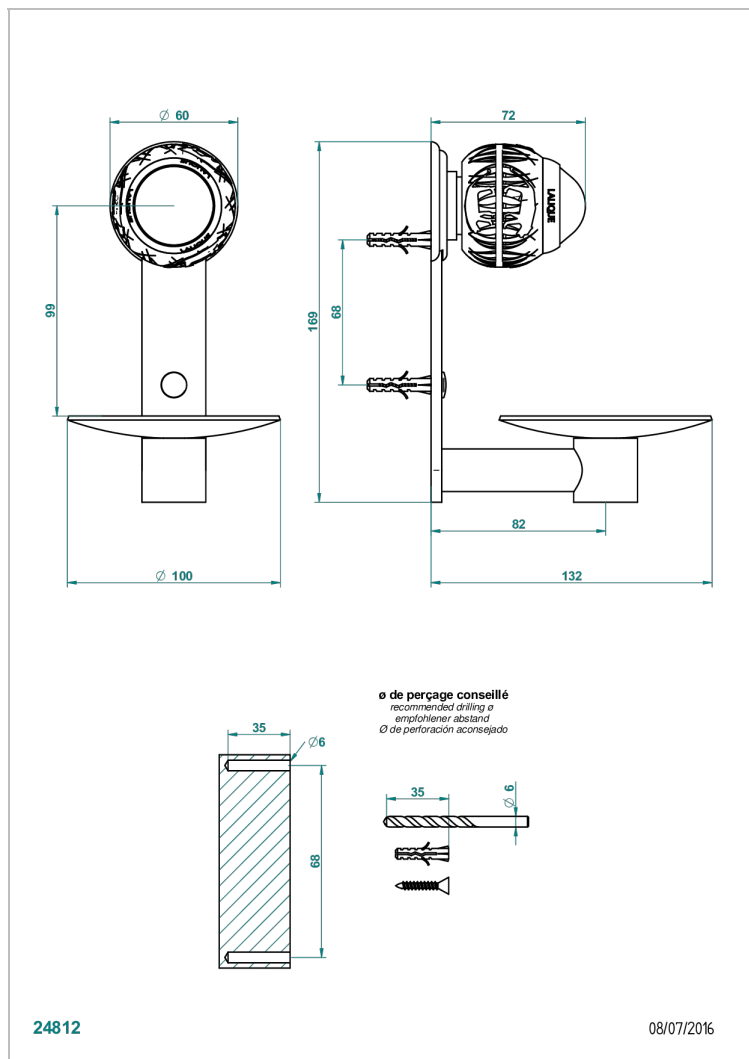

# PANTHERE CLEAR CRYSTAL

A2H-546

Soap dish, wall mounted, 4" diameter

## CHARACTERISTIC

- Panthère Clear crystal
- Soap dish, wall mounted, 4" diameter