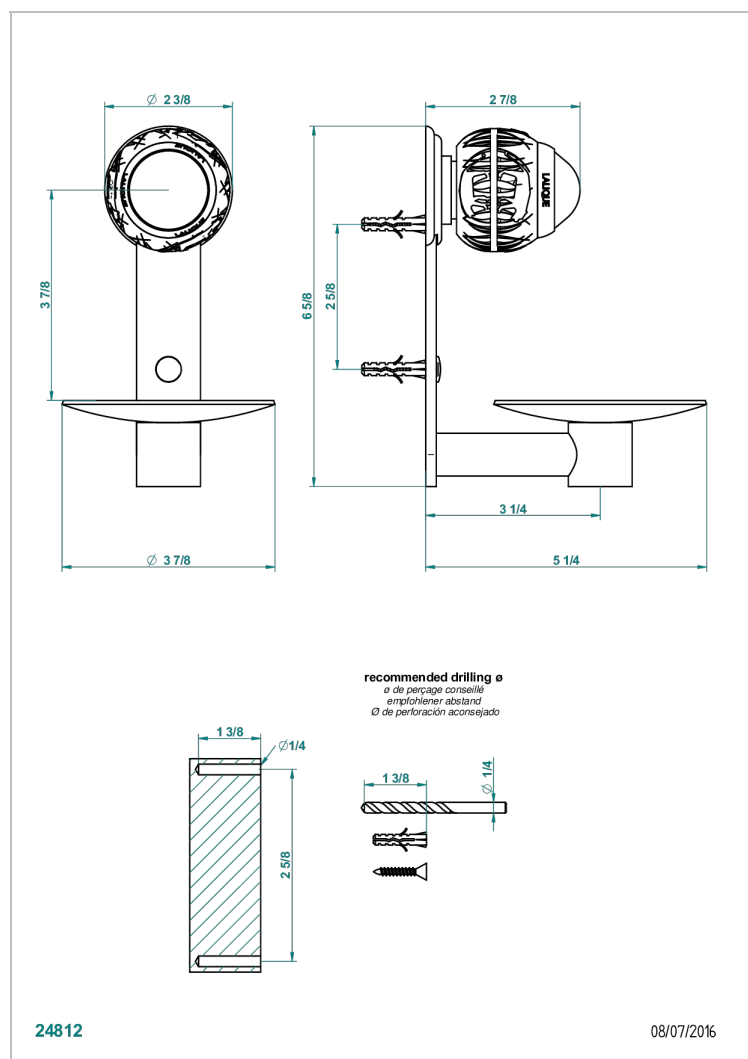

PANTHERE CLEAR CRYSTAL

A2H-546

Soap dish, wall mounted, 4" diameter

CHARACTERISTIC

- Panthère Clear crystal
- Soap dish, wall mounted, 4" diameter

AVAILABLE FINITIONS

Black ceram - D30
 Blush PVD - H62
 Brass color PVD - H49
 Brown bronze color PVD - F33
 Chrome polished - A02
 Chrome polished / gold polished - G02