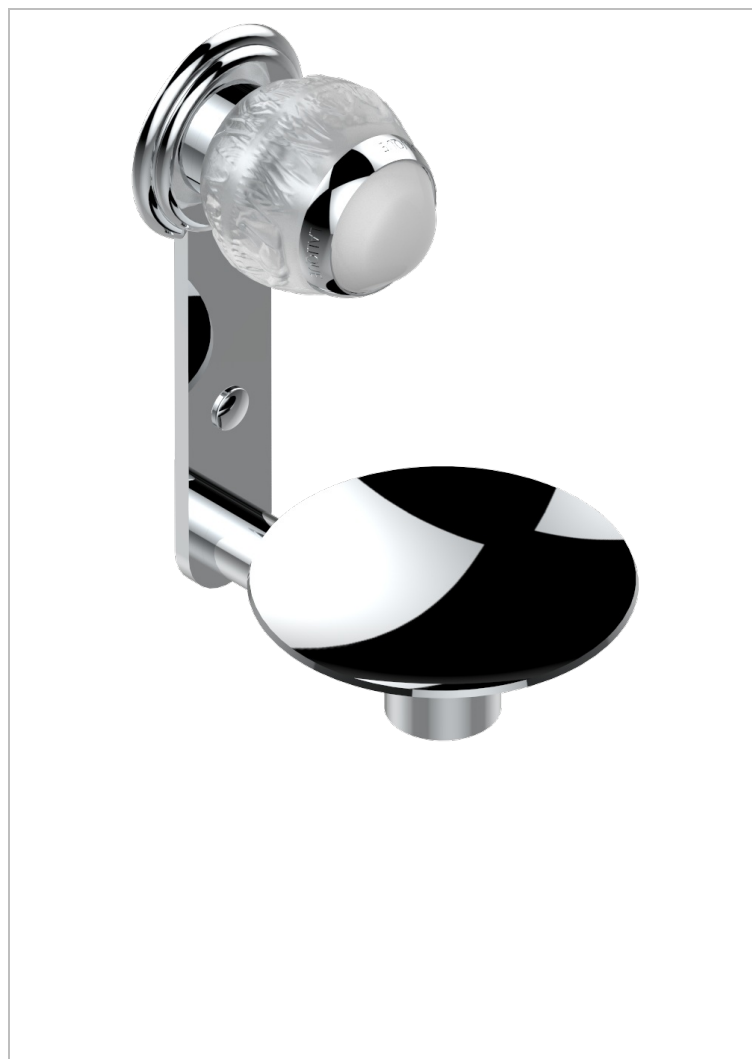

PANTHERE CLEAR CRYSTAL

A2H-546

Soap dish, wall mounted, 4" diameter

CHARACTERISTIC

- Panthère Clear crystal
- Soap dish, wall mounted, 4" diameter

AVAILABLE FINITIONS

Black ceram - D30
 Blush PVD - H62
 Brass color PVD - H49
 Brown bronze color PVD - F33
 Chrome polished - A02
 Chrome polished / gold polished - G02

Copper antique matt, coated - H07
 Gold color PVD - H52
 Gold mat - F07
 Gold polished - F01
 Graphite PVD - H64
 Light coated bronze - D01

Matt Umber PVD - H67
 Matt blush PVD - H60
 Matt brass color PVD - H50
 Matt brown bronze color PVD - F34
 Matt chrome (American satin) - C02
 Matt gold color PVD - H53

Matt graphite PVD - H65
 Matt nickel (American satin) - C01
 Matt nickel color PVD - H56
 Nickel antique / Sovereign - H28
 Nickel color PVD - H55
 Nickel polished - B01

Soft gold - F30
 Soft matt gold - F31
 Umber PVD - H66