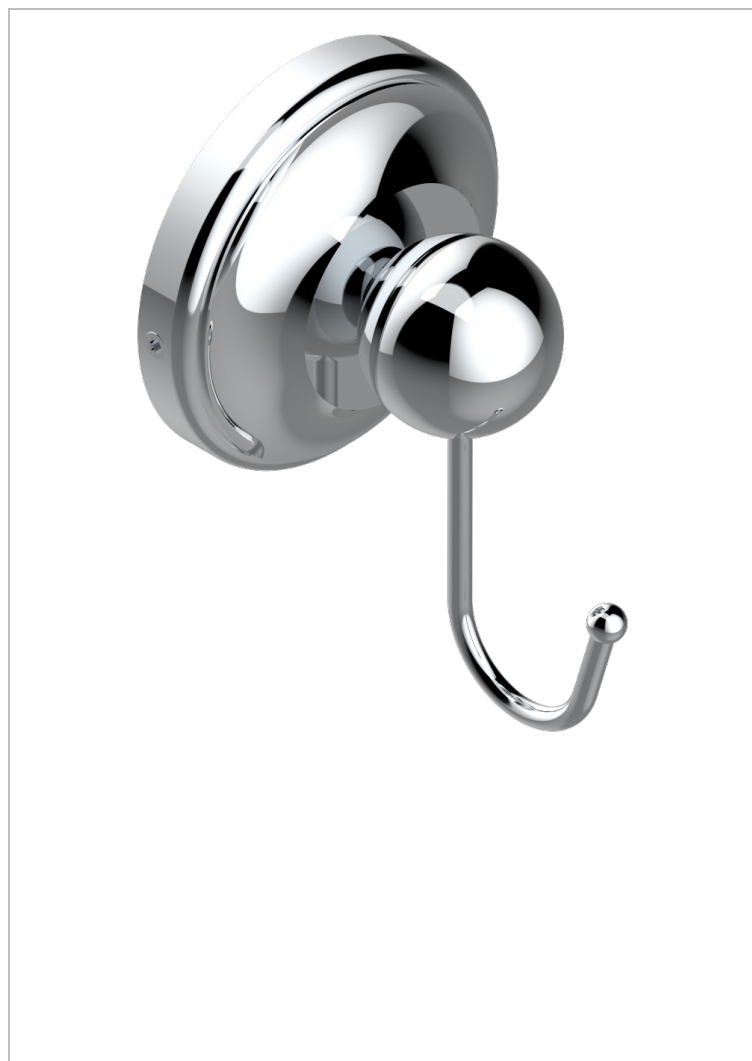

# CHARLESTON WITH LEVER HANDLES

G75-511

Single flannel hook

## CHARACTERISTIC

- Charleston with lever handles
- Single flannel hook