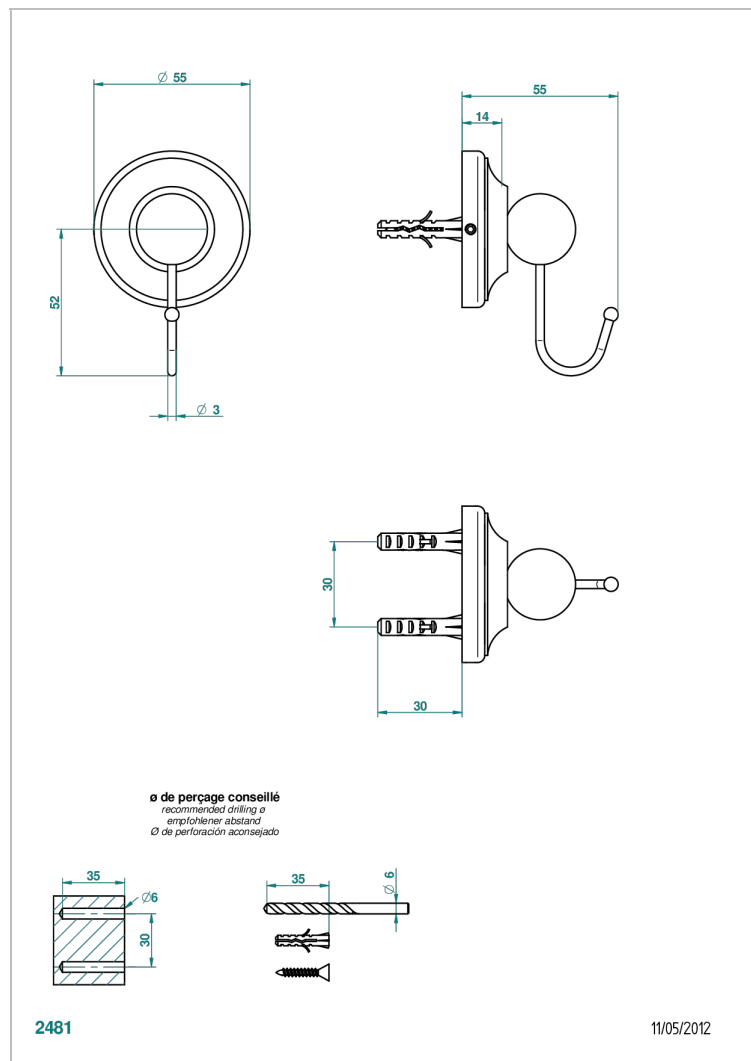

# CHARLESTON WITH LEVER HANDLES

G75-511

Single flannel hook

## CHARACTERISTIC

- Charleston with lever handles
- Single flannel hook