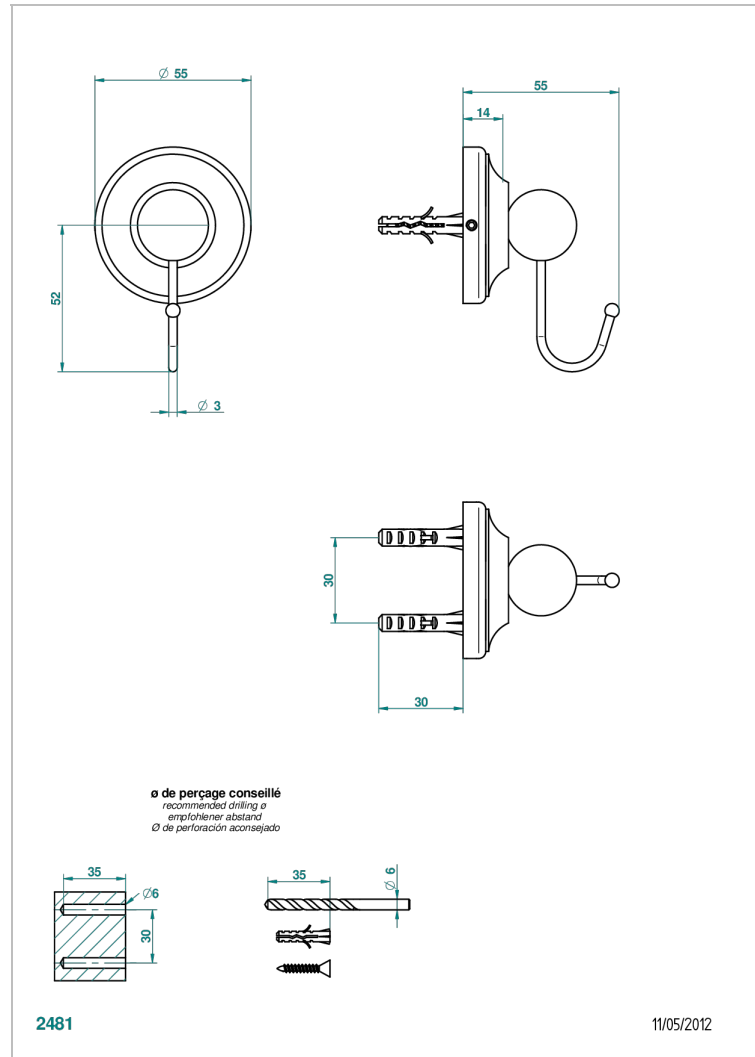

CHARLESTON WITH LEVER

G75-511

Single flannel hook

CHARACTERISTIC

- Charleston with lever
- Single flannel hook

AVAILABLE FINITIONS

Antique nickel - H28
Black ceram - D30
Blush PVD - H62
Brass color PVD - H49
Brown bronze color PVD - F33
Gold color PVD - H52