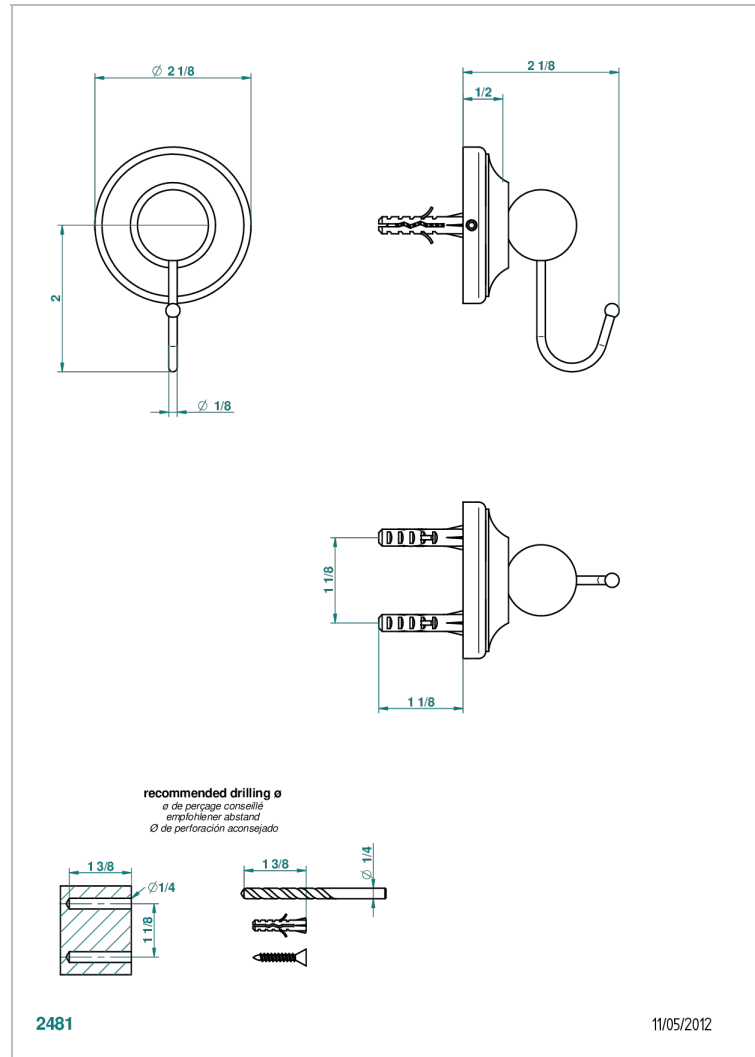

# CHARLESTON WITH LEVER

G75-511

Single flannel hook

## CHARACTERISTIC

- Charleston with lever
- Single flannel hook