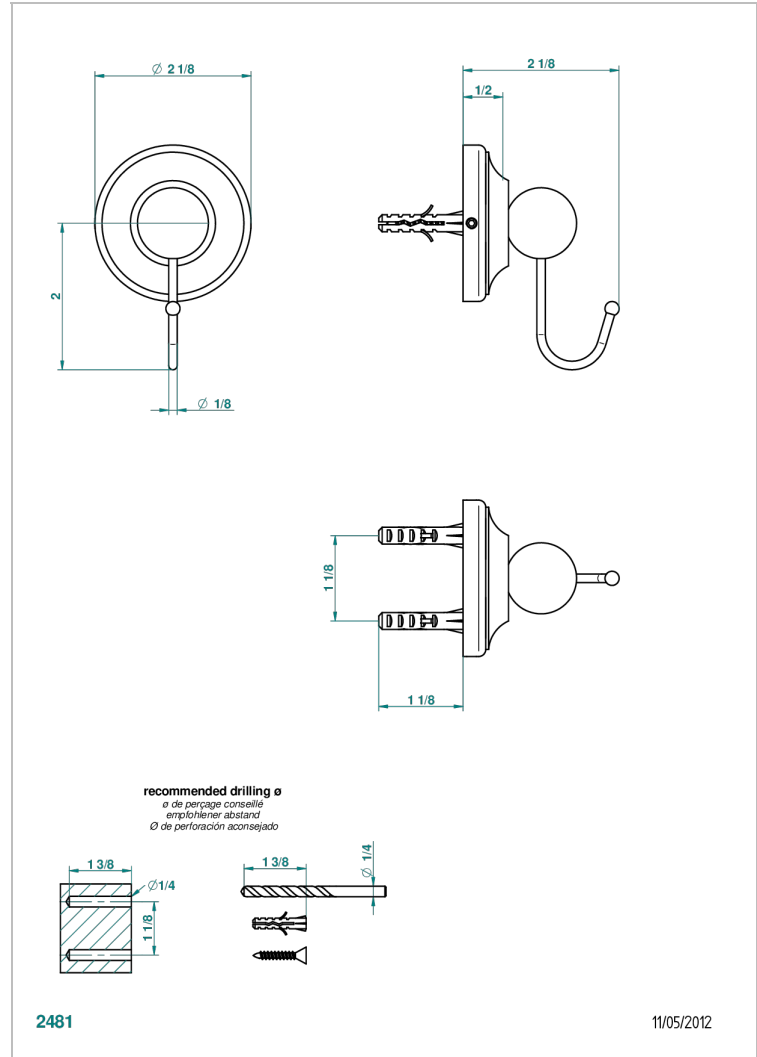

CHARLESTON WITH LEVER

G75-511

Single flannel hook

CHARACTERISTIC

- Charleston with lever
- Single flannel hook

AVAILABLE FINITIONS

Antique nickel - H28
 Black ceram - D30
 Blush PVD - H62
 Brass color PVD - H49
 Brown bronze color PVD - F33
 Gold color PVD - H52