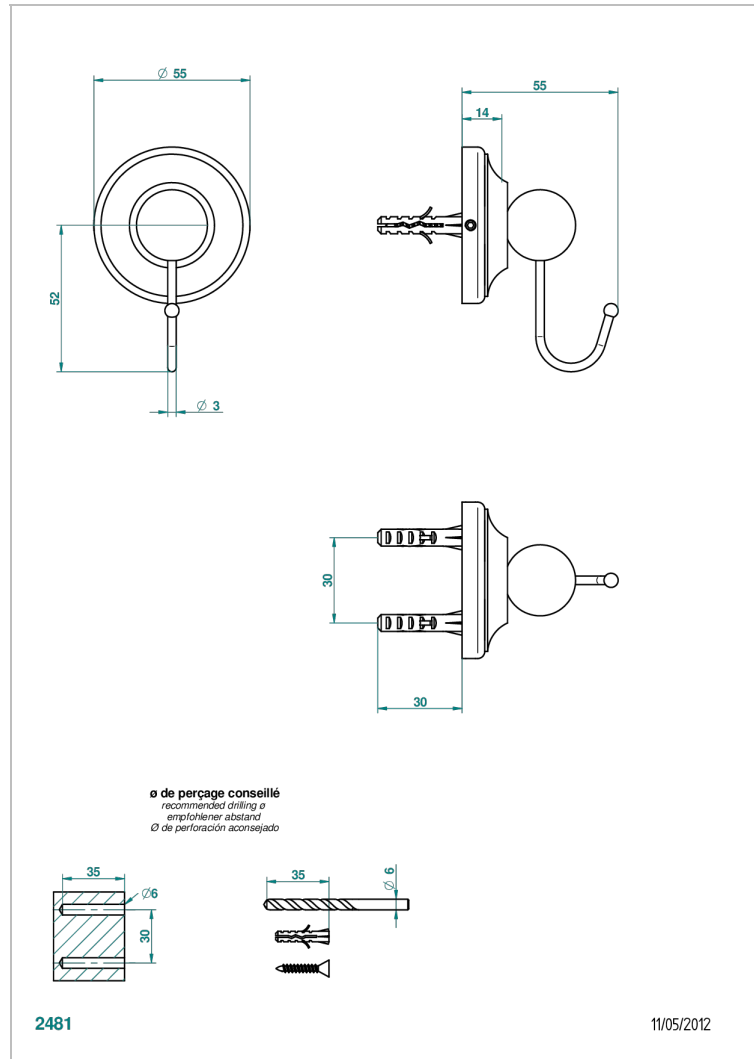

# CHARLESTON WITH SMOOTH METAL LEVER HANDLES

G3N-511

Single flannel hook

## CHARACTERISTIC

- Charleston with smooth metal lever handles
- Single flannel hook