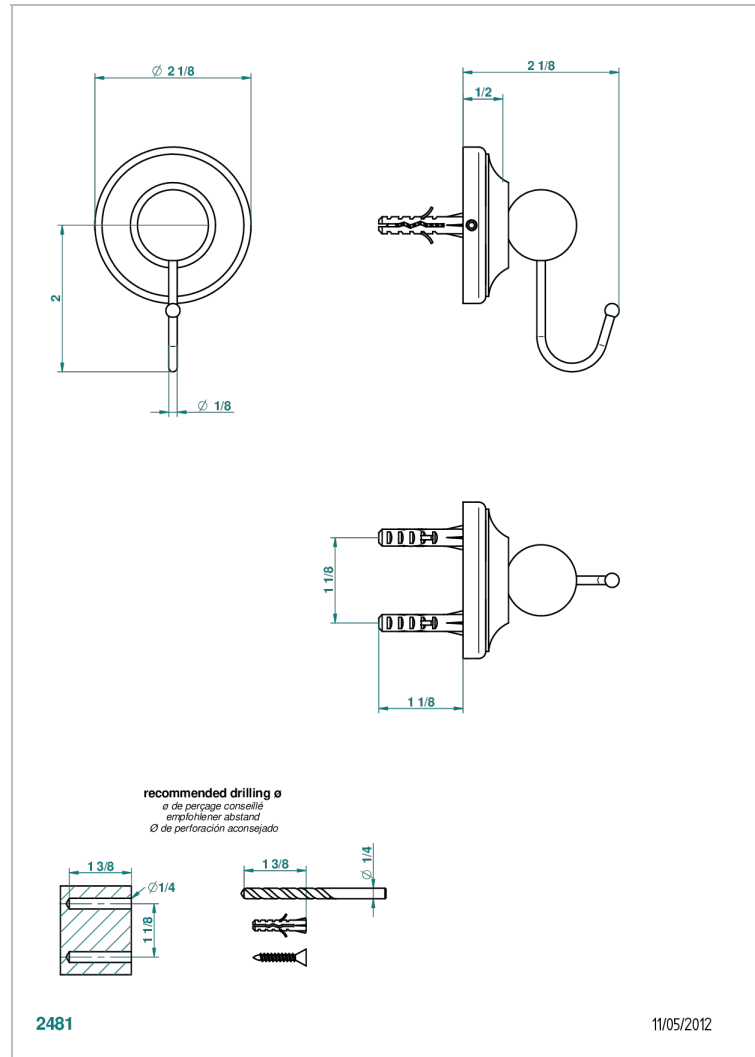

CHARLESTON WITH SMOOTH METAL LEVER HANDLES

G3N-511

Single flannel hook

CHARACTERISTIC

- Charleston with smooth metal lever handles
- Single flannel hook

AVAILABLE FINITIONS

Black ceram - D30
 Blush PVD - H62
 Brass color PVD - H49
 Brown bronze color PVD - F33
 Chrome polished - A02
 Chrome polished / gold polished - G02