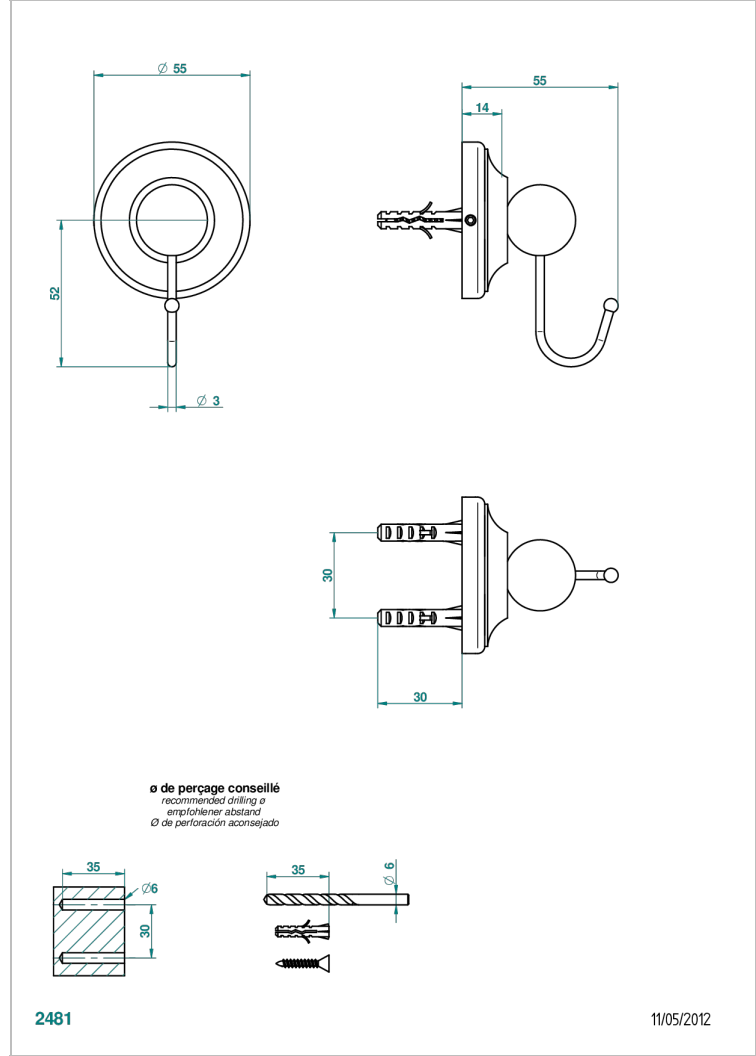

BROADWAY WITH WHITE PORCELAIN LEVER HANDLES

A04-511

Single flannel hook

CHARACTERISTIC

- Broadway with white porcelain lever handles
- Single flannel hook

AVAILABLE FINITIONS

Black ceram - D30
Blush PVD - H62
Brass color PVD - H49
Brown bronze color PVD - F33
Chrome polished - A02
Chrome polished / gold polished - G02