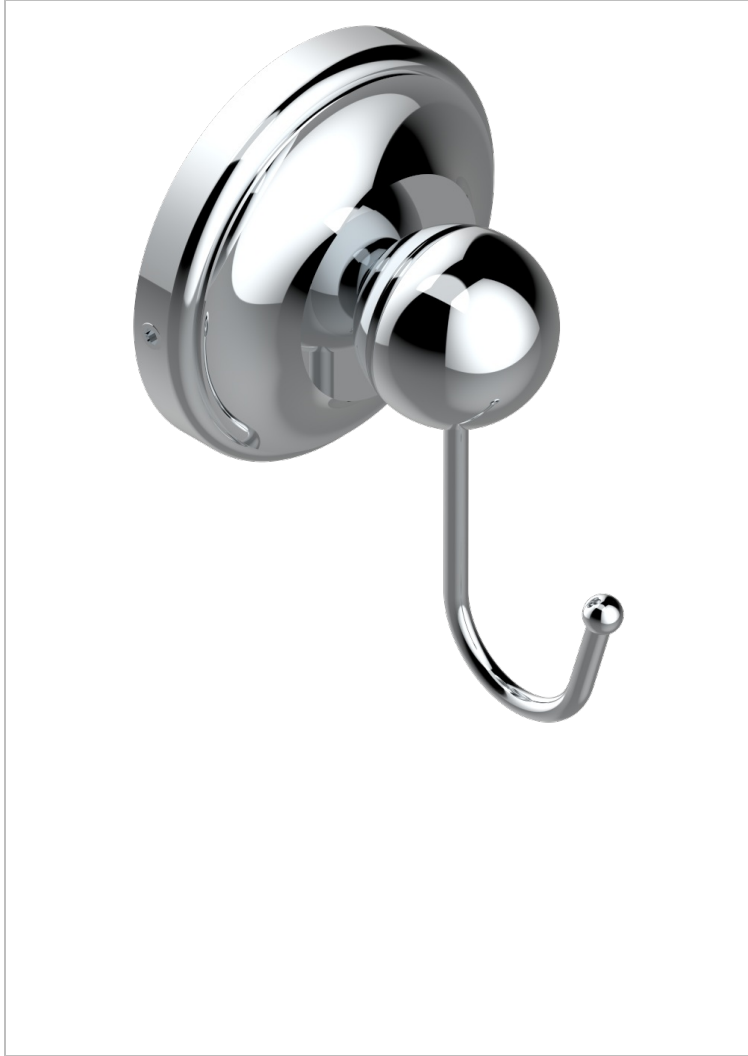

BROADWAY WITH WHITE PORCELAIN LEVER HANDLES

A04-511

Single flannel hook

CHARACTERISTIC

- Broadway with white porcelain lever handles
- Single flannel hook

AVAILABLE FINITIONS

Black ceram - D30
Blush PVD - H62
Brass color PVD - H49
Brown bronze color PVD - F33
Chrome polished - A02
Chrome polished / gold polished - G02

Copper antique matt, coated - H07
Gold color PVD - H52
Gold mat - F07
Gold polished - F01
Graphite PVD - H64
Light coated bronze - D01

Matt Umber PVD - H67
Matt blush PVD - H60
Matt brass color PVD - H50
Matt brown bronze color PVD - F34
Matt chrome (American satin) - C02
Matt gold color PVD - H53

Matt graphite PVD - H65
Matt nickel (American satin) - C01
Matt nickel color PVD - H56
Natural smoked Brass - A13
Nickel antique / Sovereign - H28
Nickel color PVD - H55

Nickel polished - B01
Soft gold - F30
Soft matt gold - F31
Umber PVD - H66