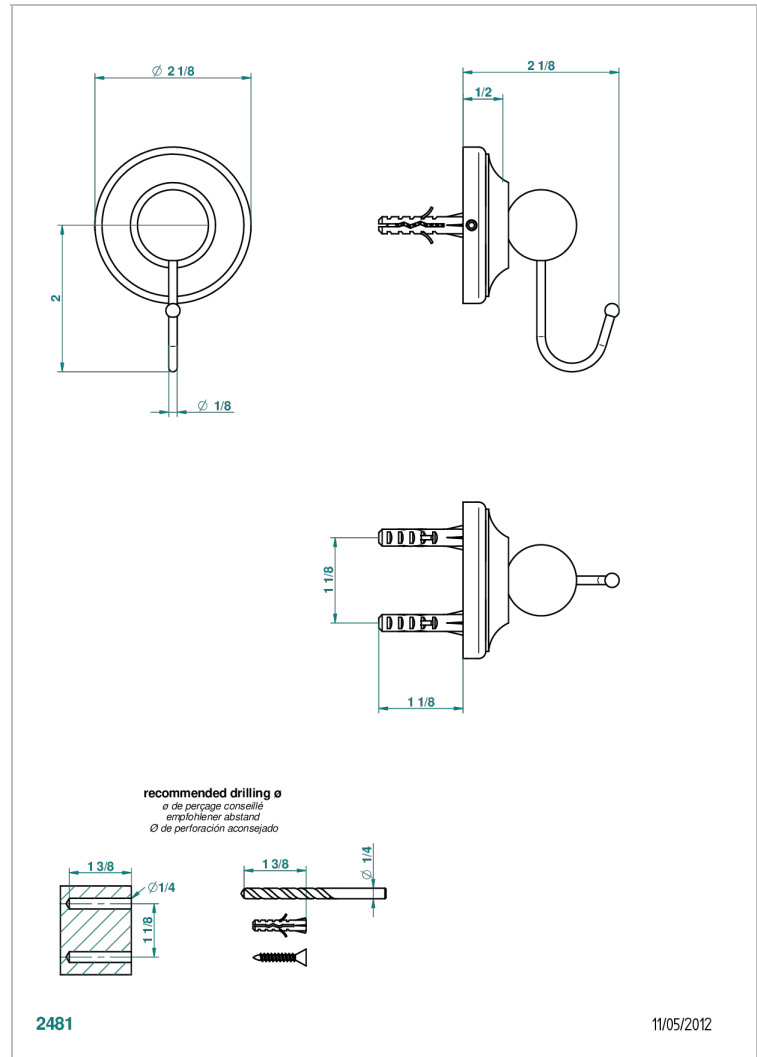

BROADWAY WITH WHITE PORCELAIN LEVER HANDLES

A04-511

Single flannel hook

CHARACTERISTIC

- Broadway with white porcelain lever handles
- Single flannel hook

AVAILABLE FINITIONS

Black ceram - D30
Blush PVD - H62
Brass color PVD - H49
Brown bronze color PVD - F33
Chrome polished - A02
Chrome polished / gold polished - G02