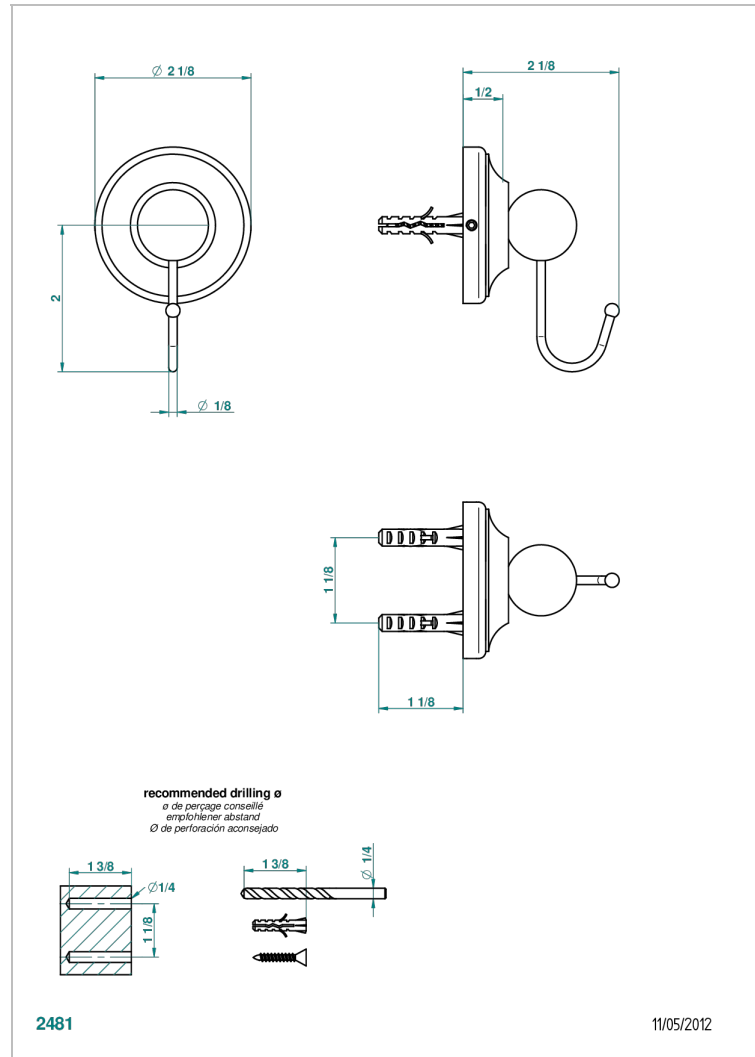

BROADWAY WITH LEVER

A04-511

Single flannel hook

CHARACTERISTIC

- Broadway with Lever
- Single flannel hook

AVAILABLE FINITIONS

Antique nickel - H28
Black ceram - D30
Blush PVD - H62
Brass color PVD - H49
Brown bronze color PVD - F33
Gold color PVD - H52