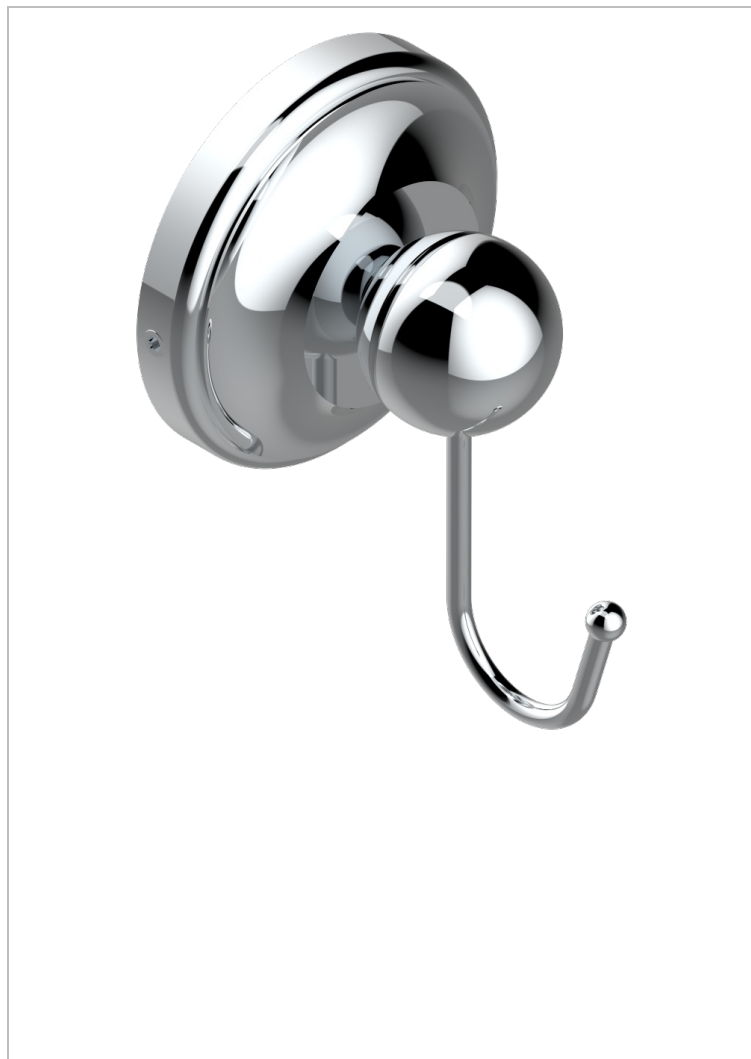

BROADWAY WITH LEVER

A04-511

Single flannel hook

CHARACTERISTIC

- Broadway with Lever
- Single flannel hook

AVAILABLE FINITIONS

Antique nickel - H28
 Black ceram - D30
 Blush PVD - H62
 Brass color PVD - H49
 Brown bronze color PVD - F33
 Gold color PVD - H52

Graphite PVD - H64
 Lacquered light bronze - D01
 Matt Umber PVD - H67
 Matt blush PVD - H60
 Matt brass color PVD - H50
 Matt brown bronze color PVD - F34

Matt chrome - C02
 Matt gold - F07
 Matt gold color PVD - H53
 Matt graphite PVD - H65
 Matt nickel (color finish) - C01
 Matt nickel color PVD - H56

Natural smoked Brass - A13
 Nickel color PVD - H55
 Polished chrome (color finish) - A02
 Polished chrome / Polished gold (color finish) - G02
 Polished gold (color finish) - F01
 Polished nickel - B01

Soft gold - F30
 Soft matt gold - F31
 Umber PVD - H66
 Varnished matt antique red copper (color finish) - H07