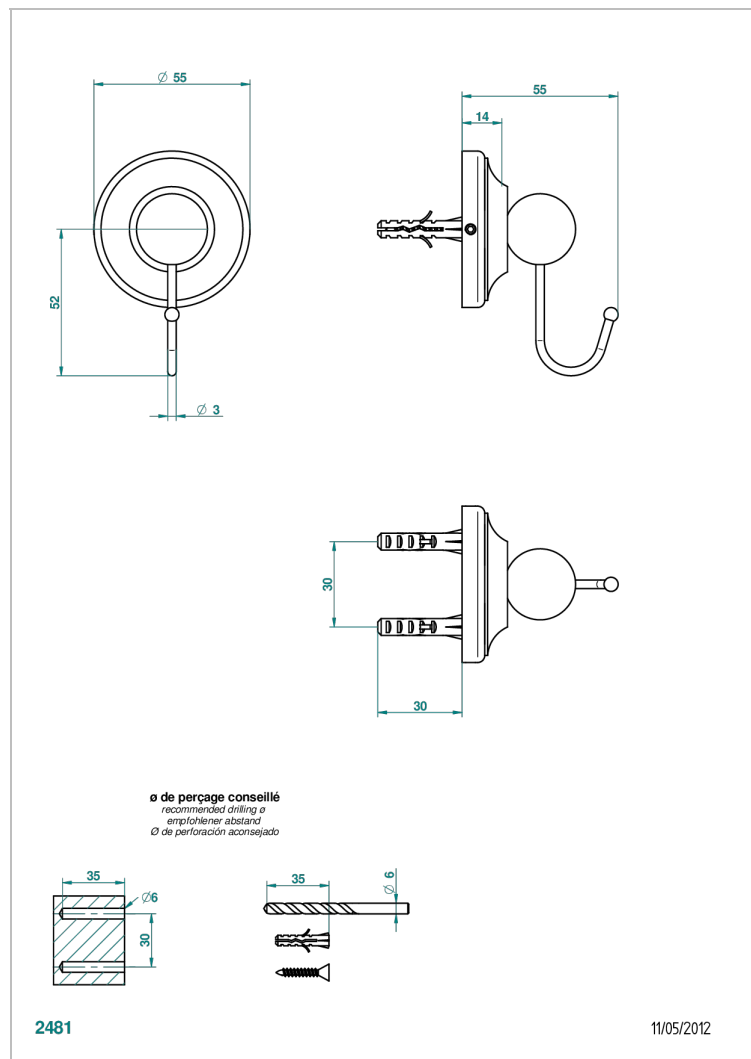

BROADWAY WITH LEVER

A04-511

Single flannel hook

CHARACTERISTIC

- Broadway with Lever
- Single flannel hook

AVAILABLE FINITIONS

Antique nickel - H28
 Black ceram - D30
 Blush PVD - H62
 Brass color PVD - H49
 Brown bronze color PVD - F33
 Gold color PVD - H52