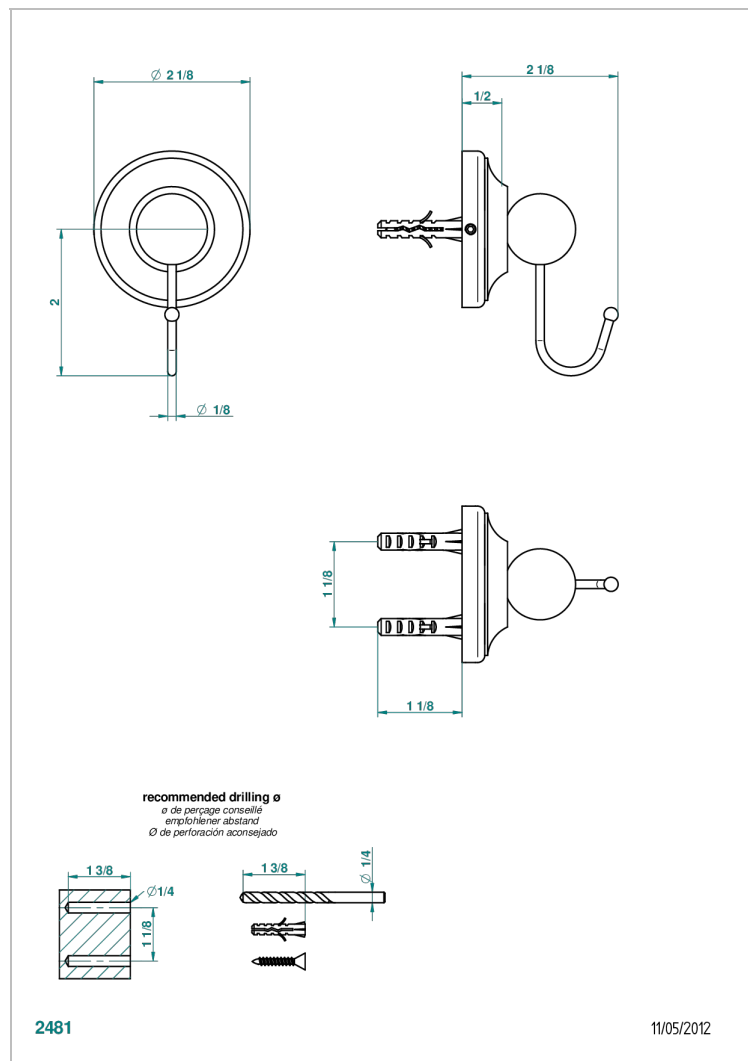

BROADWAY WITH LEVER

A04-511

Single flannel hook

CHARACTERISTIC

- Broadway with Lever
- Single flannel hook

AVAILABLE FINITIONS

Antique nickel - H28
Black ceram - D30
Blush PVD - H62
Brass color PVD - H49
Brown bronze color PVD - F33
Gold color PVD - H52