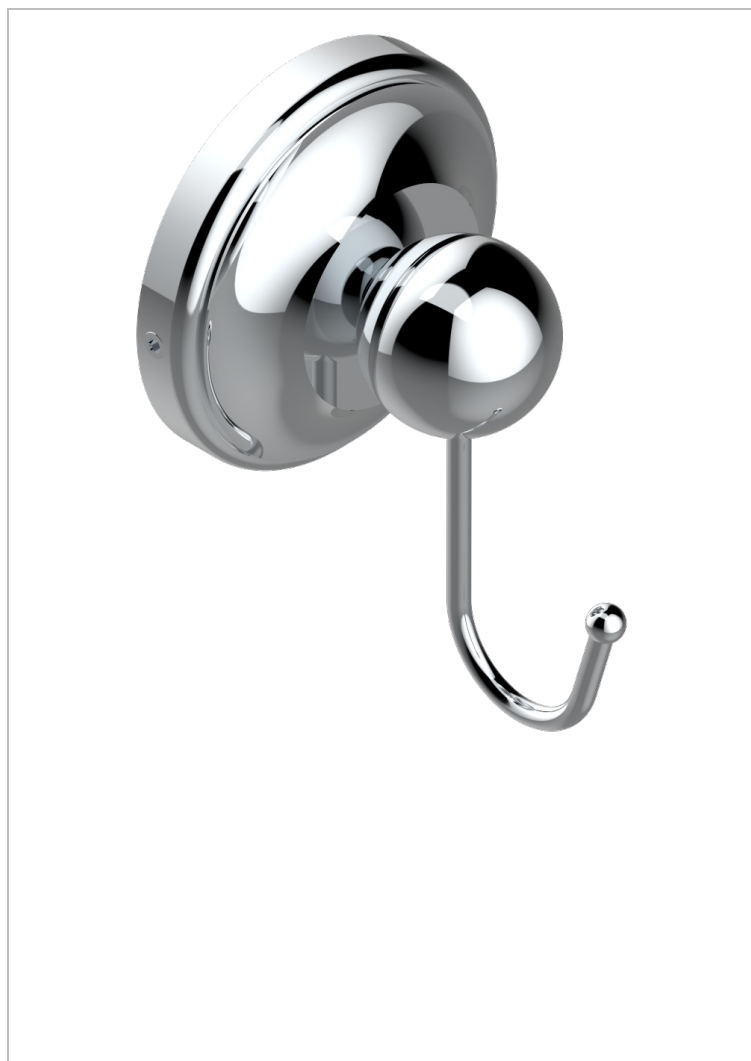

BROADWAY WITH LEVER

A04-511

Single flannel hook

CHARACTERISTIC

- Broadway with Lever
- Single flannel hook

AVAILABLE FINITIONS

Antique nickel - H28
Black ceram - D30
Blush PVD - H62
Brass color PVD - H49
Brown bronze color PVD - F33
Gold color PVD - H52

Graphite PVD - H64
Lacquered light bronze - D01
Matt Umber PVD - H67
Matt blush PVD - H60
Matt brass color PVD - H50
Matt brown bronze color PVD - F34

Matt chrome - C02
Matt gold - F07
Matt gold color PVD - H53
Matt graphite PVD - H65
Matt nickel (color finish) - C01
Matt nickel color PVD - H56

Natural smoked Brass - A13
Nickel color PVD - H55
Polished chrome (color finish) - A02
Polished chrome / Polished gold (color finish) - G02
Polished gold (color finish) - F01
Polished nickel - B01

Soft gold - F30
Soft matt gold - F31
Umber PVD - H66
Varnished matt antique red copper (color finish) - H07