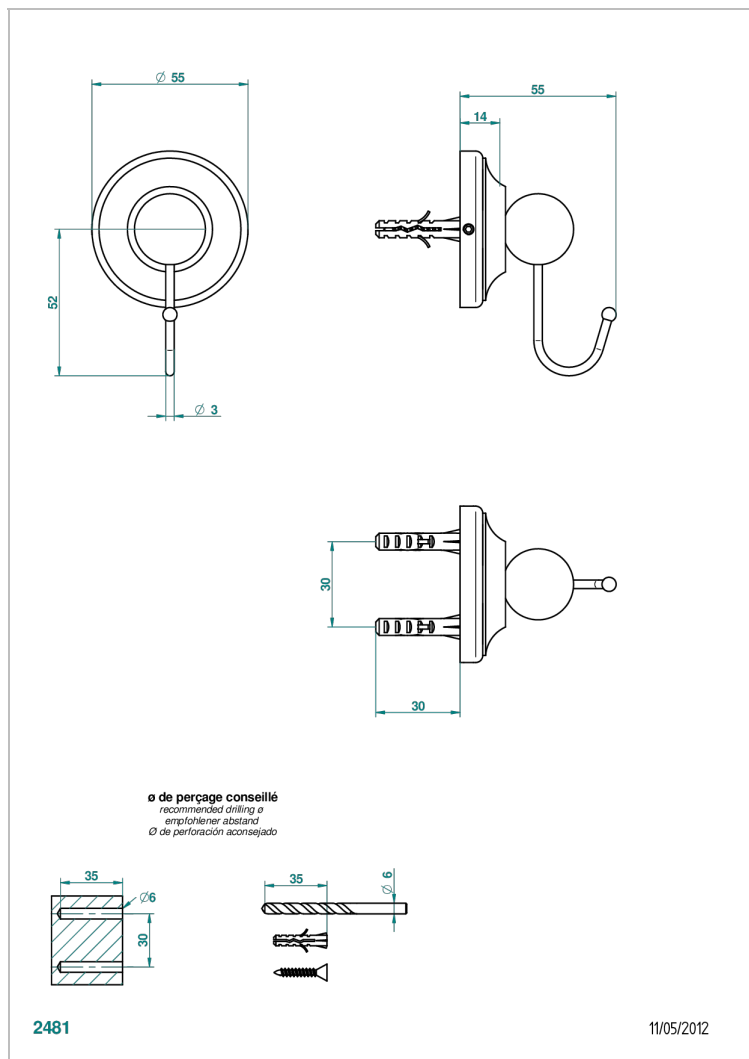

BROADWAY WITH LEVER

A04-511

Single flannel hook

CHARACTERISTIC

- Broadway with Lever
- Single flannel hook

AVAILABLE FINITIONS

Antique nickel - H28
Black ceram - D30
Blush PVD - H62
Brass color PVD - H49
Brown bronze color PVD - F33
Gold color PVD - H52