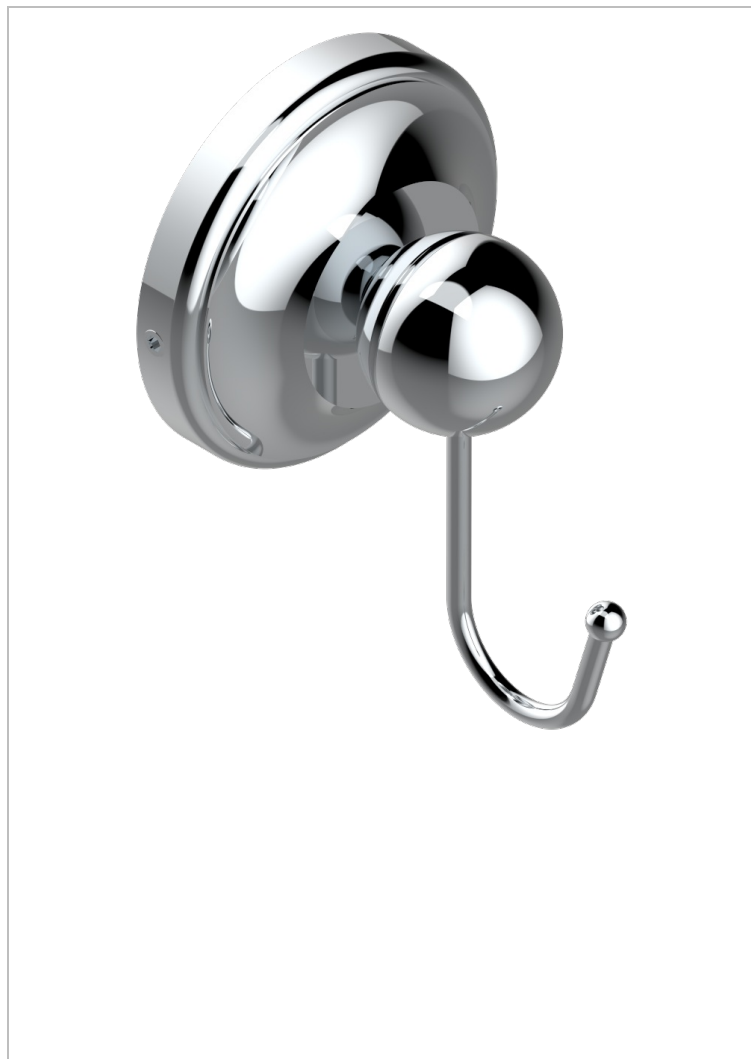

BROADWAY WITH LEVER

A04-511

Single flannel hook

CHARACTERISTIC

- Broadway with Lever
- Single flannel hook

AVAILABLE FINITIONS

Antique nickel - H28
Black ceram - D30
Blush PVD - H62
Brass color PVD - H49
Brown bronze color PVD - F33
Gold color PVD - H52

Graphite PVD - H64
Lacquered light bronze - D01
Matt Umber PVD - H67
Matt blush PVD - H60
Matt brass color PVD - H50
Matt brown bronze color PVD - F34

Matt chrome - C02
Matt gold - F07
Matt gold color PVD - H53
Matt graphite PVD - H65
Matt nickel (color finish) - C01
Matt nickel color PVD - H56

Natural smoked Brass - A13
Nickel color PVD - H55
Polished chrome (color finish) - A02
Polished chrome / Polished gold (color finish) - G02
Polished gold (color finish) - F01
Polished nickel - B01

Soft gold - F30
Soft matt gold - F31
Umber PVD - H66
Varnished matt antique red copper (color finish) - H07