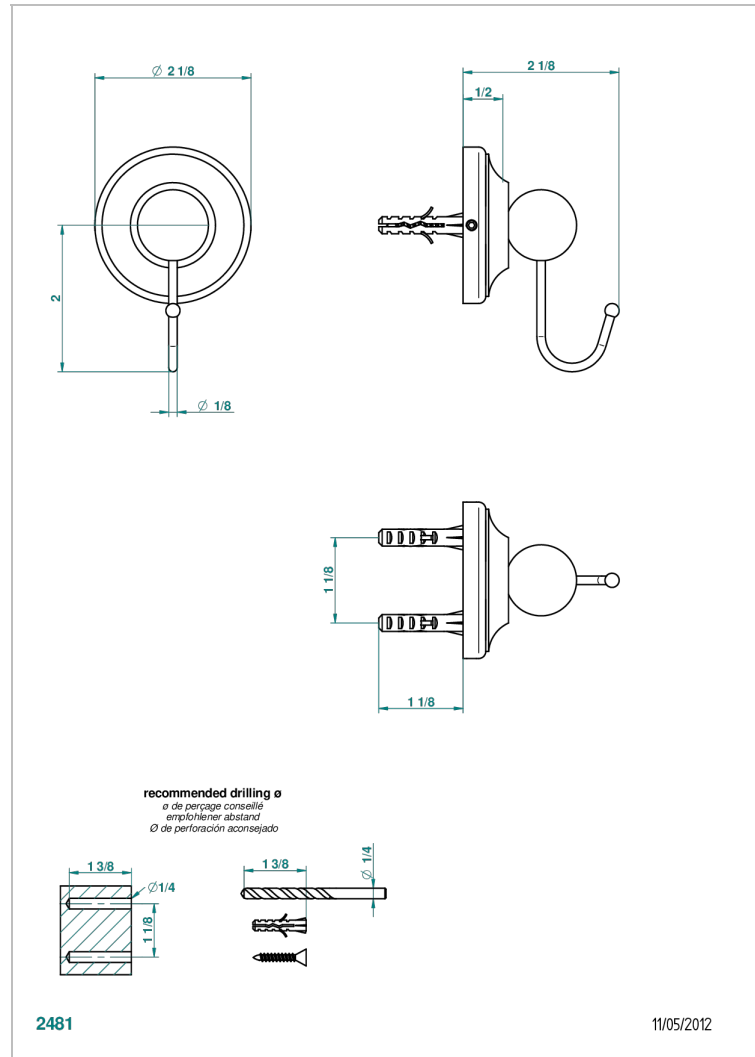

BROADWAY WITH LEVER

A04-511

Single flannel hook

THG[®]
PARIS

CHARACTERISTIC

- Broadway with Lever
- Single flannel hook

AVAILABLE FINITIONS

Antique nickel - H28
Black ceram - D30
Blush PVD - H62
Brass color PVD - H49
Brown bronze color PVD - F33
Gold color PVD - H52