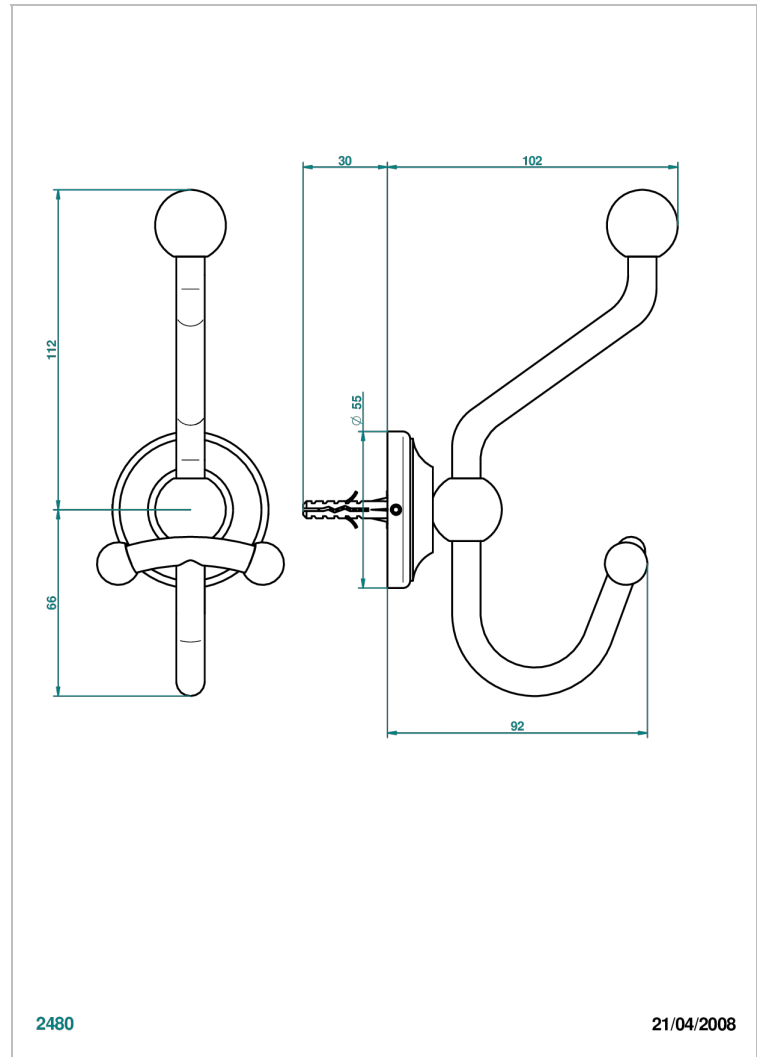

# CHARLESTON WITH LEVER HANDLES

G75-510A

Double robe hook

## CHARACTERISTIC

- Charleston with lever handles
- Double robe hook