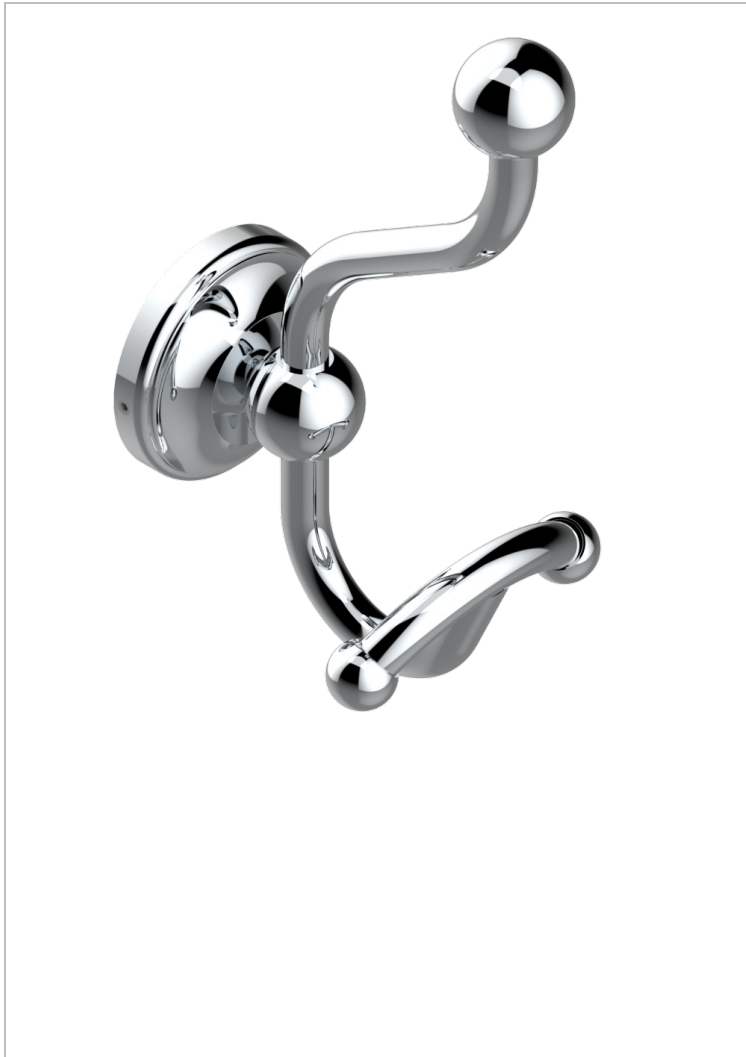

# CHARLESTON WITH LEVER HANDLES

G75-510A

Double robe hook

## CHARACTERISTIC

- Charleston with lever handles
- Double robe hook

## AVAILABLE FINITIONS

Black ceram - D30  
Blush PVD - H62  
Brass color PVD - H49  
Brown bronze color PVD - F33  
Chrome polished - A02  
Chrome polished / gold polished - G02

Gold color PVD - H52  
Gold mat - F07  
Gold polished - F01  
Graphite PVD - H64  
Light coated bronze - D01  
Matt Umber PVD - H67

Matt blush PVD - H60  
Matt brass color PVD - H50  
Matt brown bronze color PVD - F34  
Matt chrome (American satin) - C02  
Matt gold color PVD - H53  
Matt graphite PVD - H65

Matt nickel (American satin) - C01  
Matt nickel color PVD - H56  
Natural smoked Brass - A13  
Nickel antique / Sovereign - H28  
Nickel color PVD - H55  
Nickel polished - B01