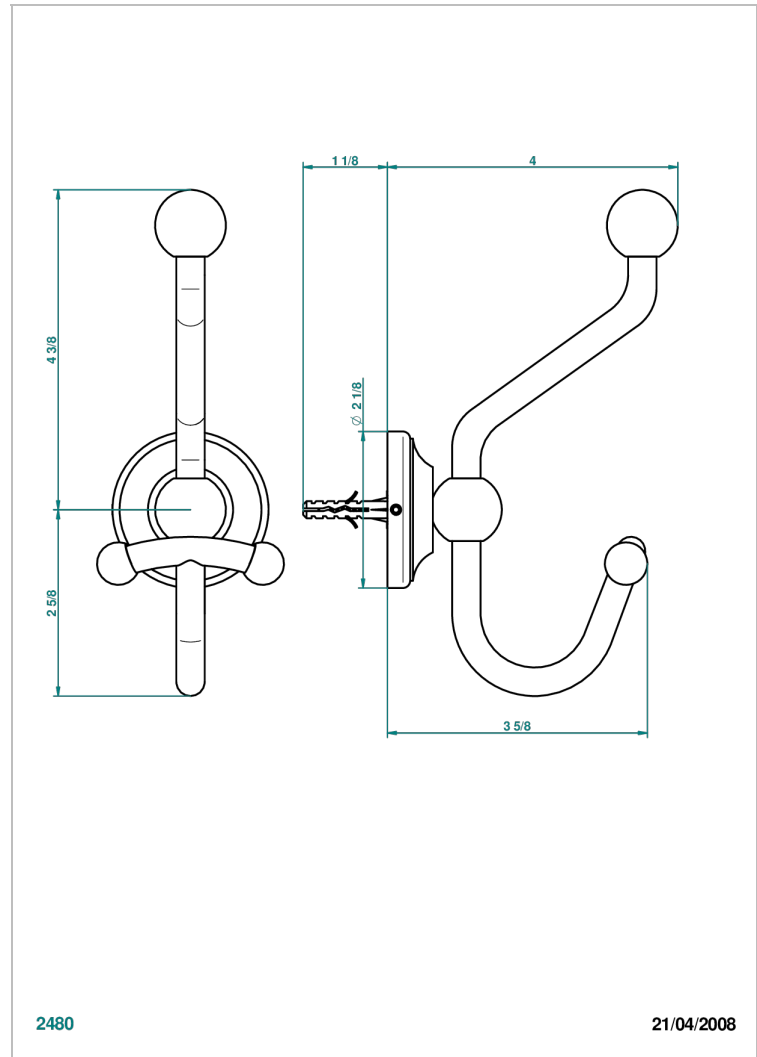

# CHARLESTON WITH LEVER HANDLES

G75-510A

Double robe hook

2480

21/04/2008

## CHARACTERISTIC

- Charleston with lever handles
- Double robe hook