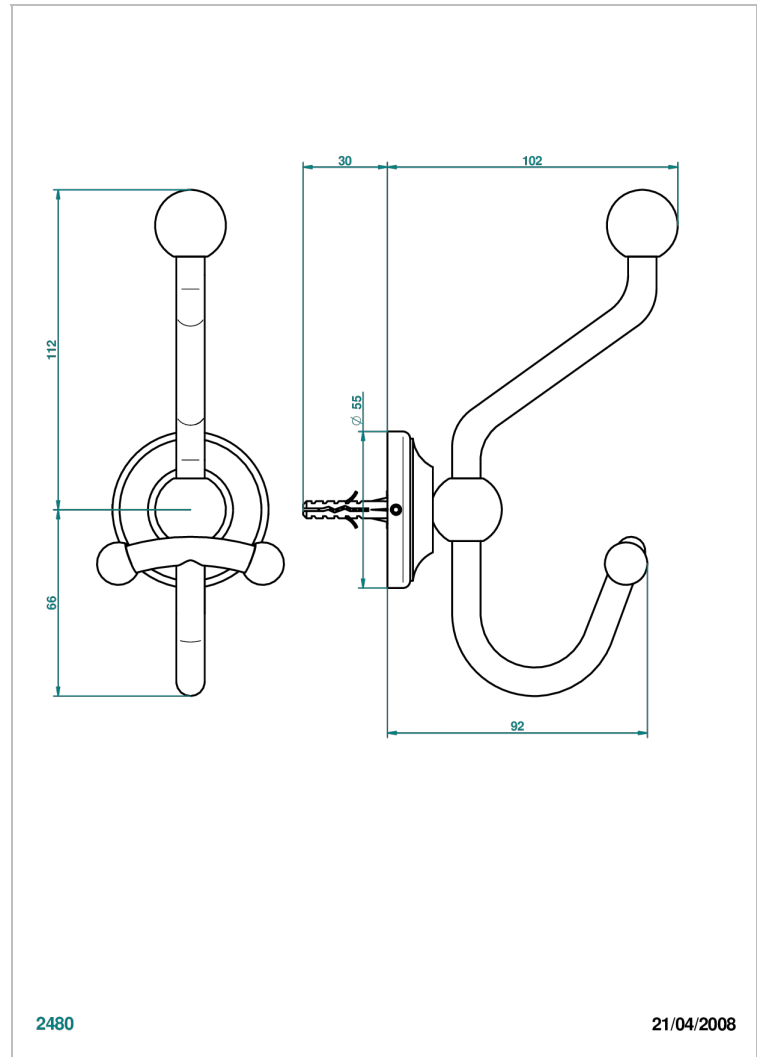

CHARLESTON WITH LEVER

G75-510A

Double robe hook

CHARACTERISTIC

- Charleston with lever
- Double robe hook

AVAILABLE FINITIONS

Antique nickel - H28
Black ceram - D30
Blush PVD - H62
Brass color PVD - H49
Brown bronze color PVD - F33
Gold color PVD - H52