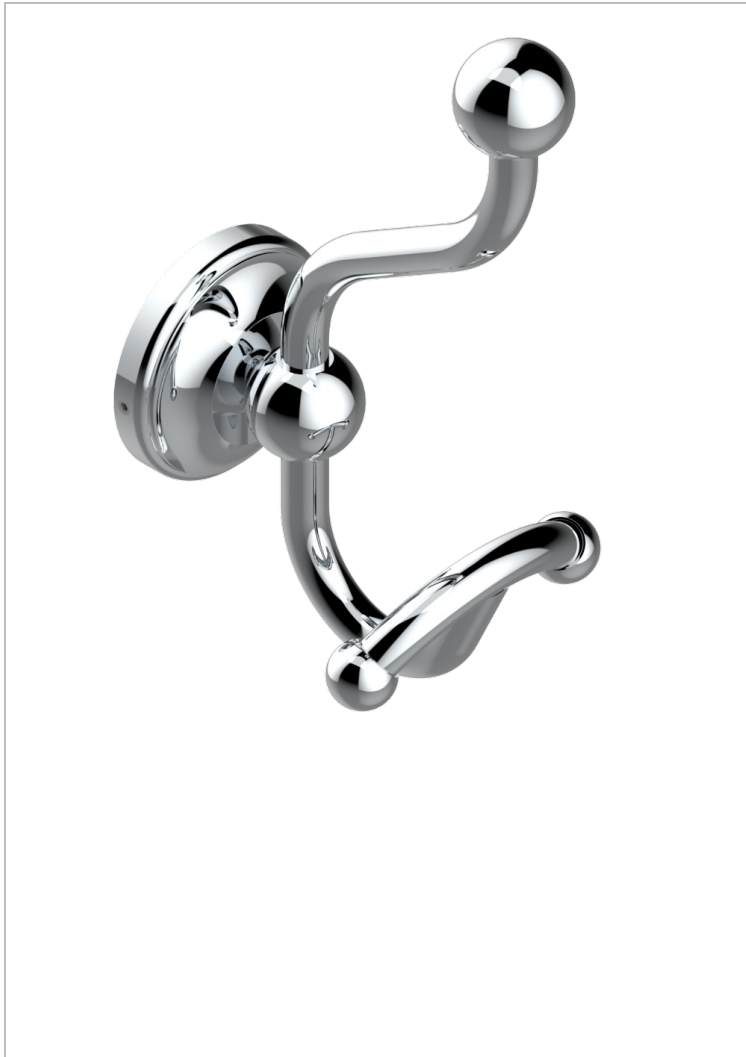

# CHARLESTON WITH LEVER

G75-510A

Double robe hook

## CHARACTERISTIC

- Charleston with lever
- Double robe hook

## AVAILABLE FINITIONS

Antique nickel - H28  
Black ceram - D30  
Blush PVD - H62  
Brass color PVD - H49  
Brown bronze color PVD - F33  
Gold color PVD - H52

Graphite PVD - H64  
Lacquered light bronze - D01  
Matt Umber PVD - H67  
Matt blush PVD - H60  
Matt brass color PVD - H50  
Matt brown bronze color PVD - F34

Soft gold - F30  
Soft matt gold - F31  
Umber PVD - H66