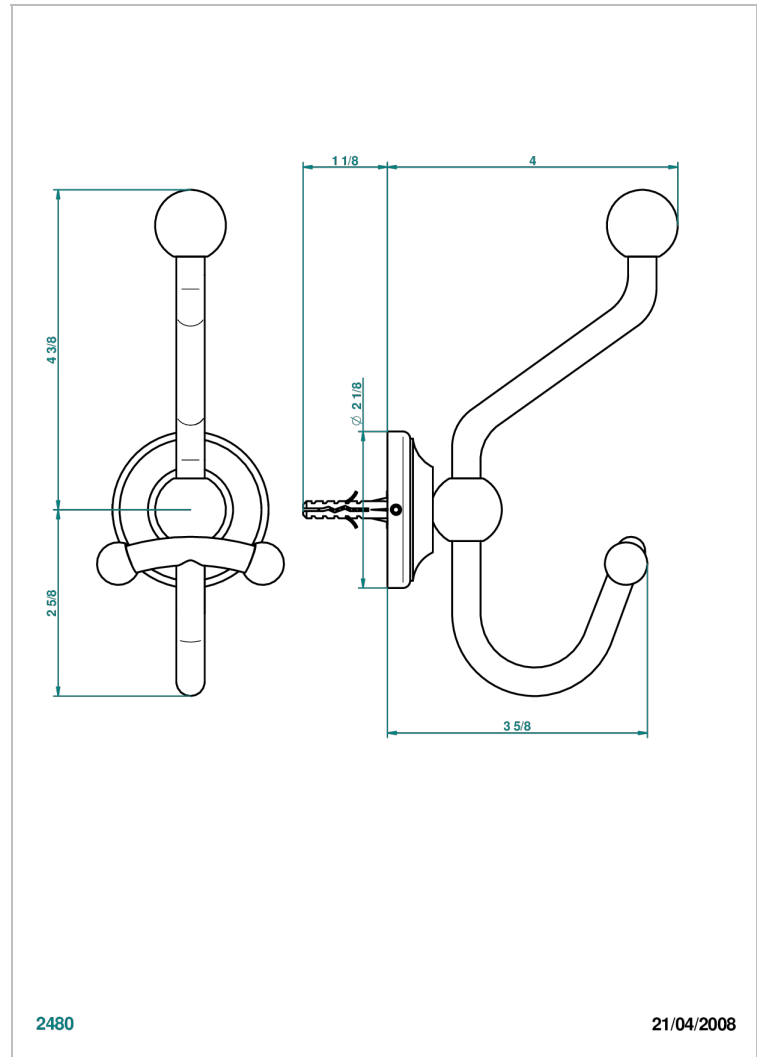

# CHARLESTON WITH LEVER

G75-510A

Double robe hook

## CHARACTERISTIC

- Charleston with lever
- Double robe hook