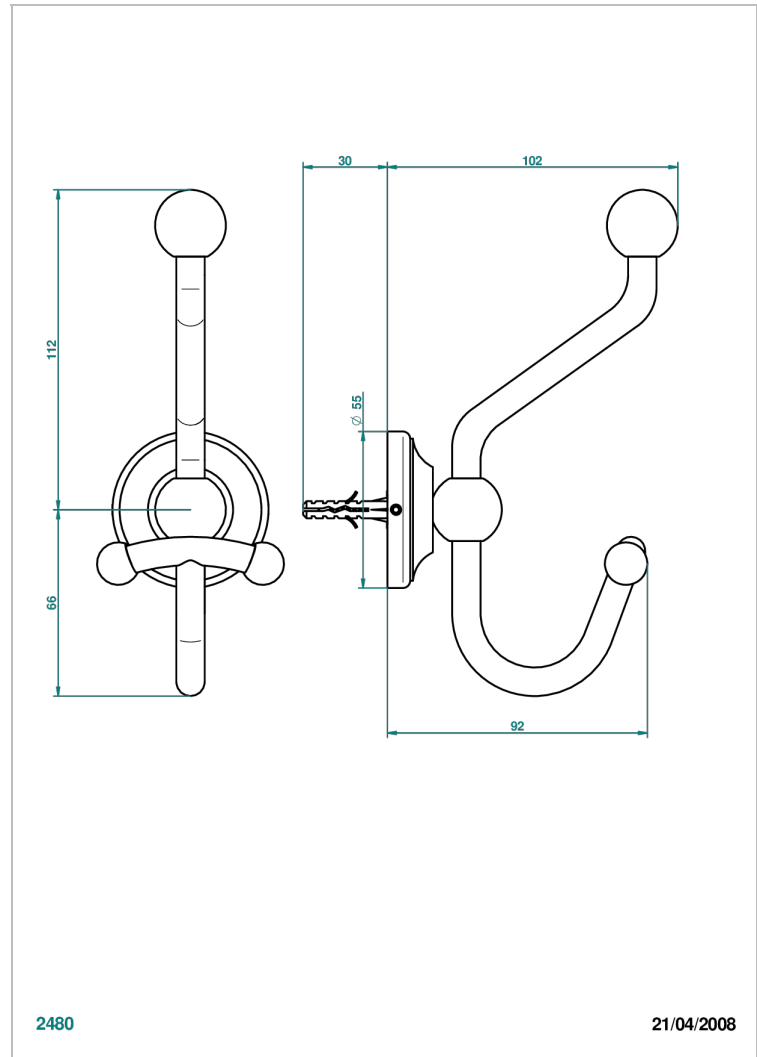

CHARLESTON WITH LEVER

G75-510A

Double robe hook

THG[®]
PARIS

CHARACTERISTIC

- Charleston with lever
- Double robe hook

AVAILABLE FINITIONS

Antique nickel - H28
Black ceram - D30
Blush PVD - H62
Brass color PVD - H49
Brown bronze color PVD - F33
Gold color PVD - H52