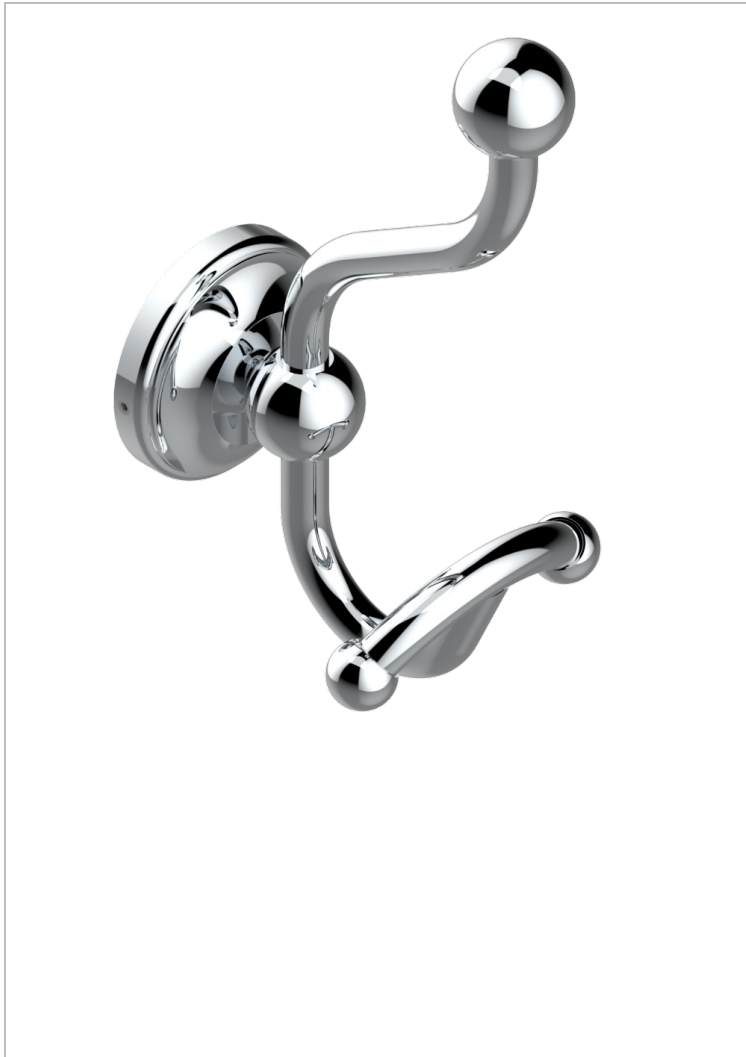

CHARLESTON WITH LEVER

G75-510A

Double robe hook

CHARACTERISTIC

- Charleston with lever
- Double robe hook

AVAILABLE FINITIONS

Antique nickel - H28
Black ceram - D30
Blush PVD - H62
Brass color PVD - H49
Brown bronze color PVD - F33
Gold color PVD - H52

Graphite PVD - H64
Lacquered light bronze - D01
Matt Umber PVD - H67
Matt blush PVD - H60
Matt brass color PVD - H50
Matt brown bronze color PVD - F34

Matt chrome - C02
Matt gold - F07
Matt gold color PVD - H53
Matt graphite PVD - H65
Matt nickel (color finish) - C01
Matt nickel color PVD - H56

Natural smoked Brass - A13
Nickel color PVD - H55
Polished chrome (color finish) - A02
Polished chrome / Polished gold (color finish) - G02
Polished gold (color finish) - F01
Polished nickel - B01

Soft gold - F30
Soft matt gold - F31
Umber PVD - H66