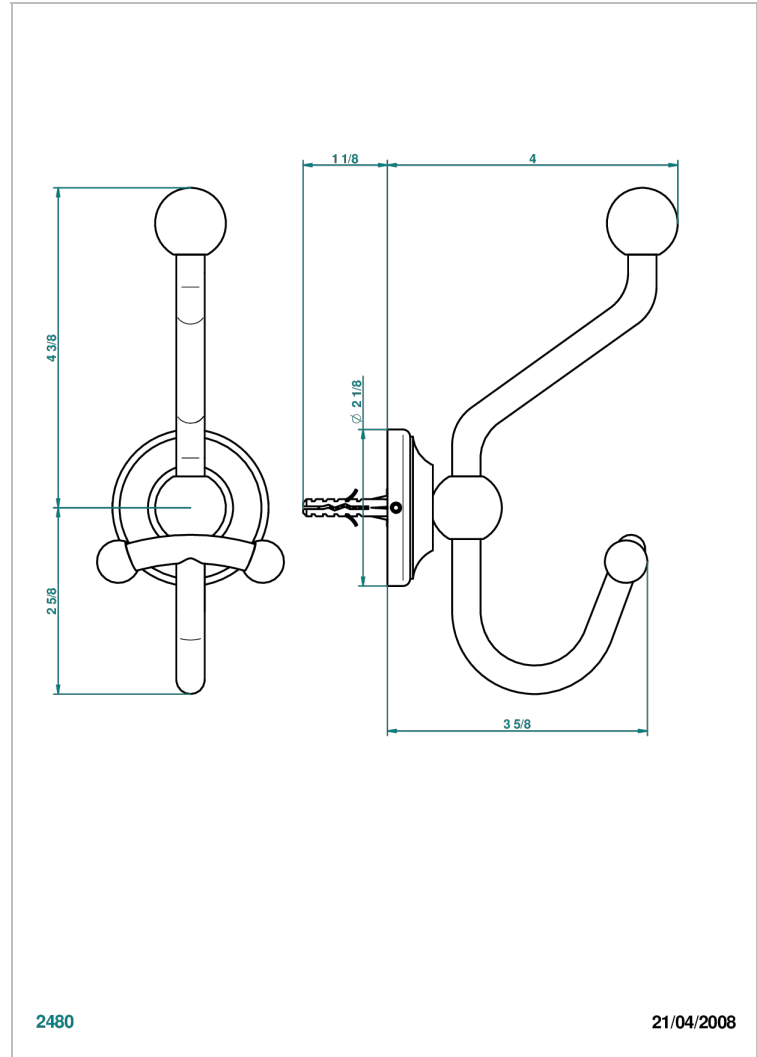

CHARLESTON WITH LEVER

G75-510A

Double robe hook

CHARACTERISTIC

- Charleston with lever
- Double robe hook

AVAILABLE FINITIONS

Antique nickel - H28
Black ceram - D30
Blush PVD - H62
Brass color PVD - H49
Brown bronze color PVD - F33
Gold color PVD - H52