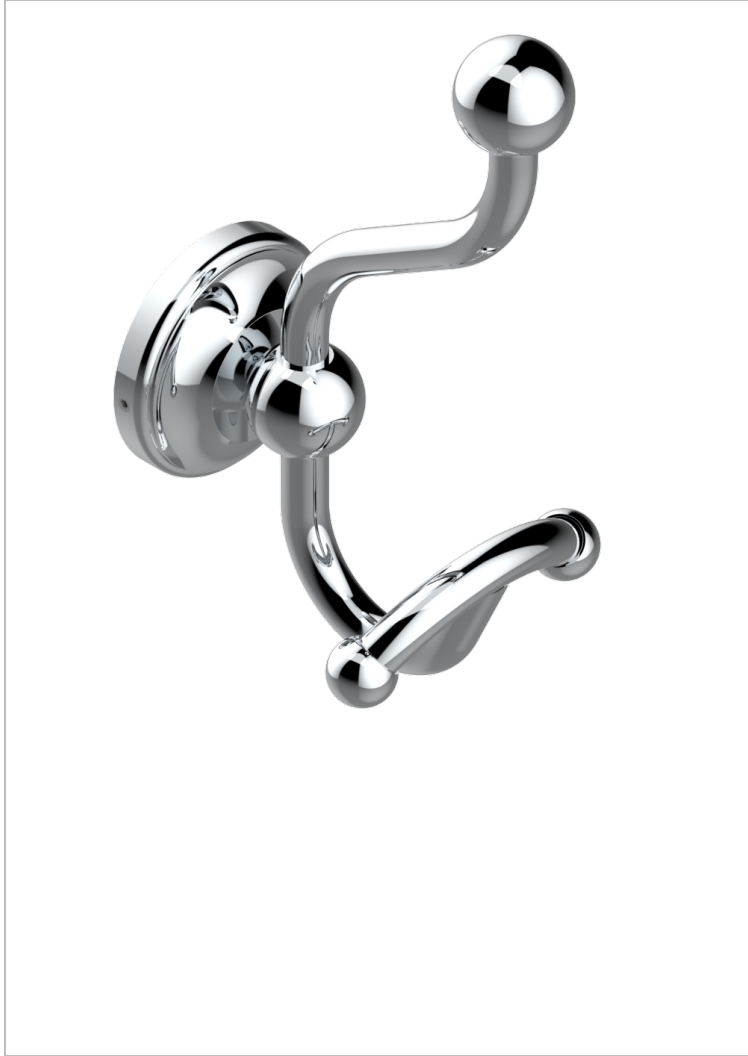

CHARLESTON WITH SMOOTH METAL LEVER HANDLES

G3N-510A

Double robe hook

2480

21/04/2008

CHARACTERISTIC

- Charleston with smooth metal lever handles
- Double robe hook

AVAILABLE FINITIONS

Black ceram - D30
Blush PVD - H62
Brass color PVD - H49
Brown bronze color PVD - F33
Chrome polished - A02
Chrome polished / gold polished - G02

Copper antique matt, coated - H07
Gold color PVD - H52
Gold mat - F07
Gold polished - F01
Graphite PVD - H64
Light coated bronze - D01

Matt Umber PVD - H67
Matt blush PVD - H60
Matt brass color PVD - H50
Matt brown bronze color PVD - F34
Matt chrome (American satin) - C02
Matt gold color PVD - H53

Matt graphite PVD - H65
Matt nickel (American satin) - C01
Matt nickel color PVD - H56
Natural smoked Brass - A13
Nickel antique / Sovereign - H28
Nickel color PVD - H55

Nickel polished - B01
Soft gold - F30
Soft matt gold - F31
Umber PVD - H66