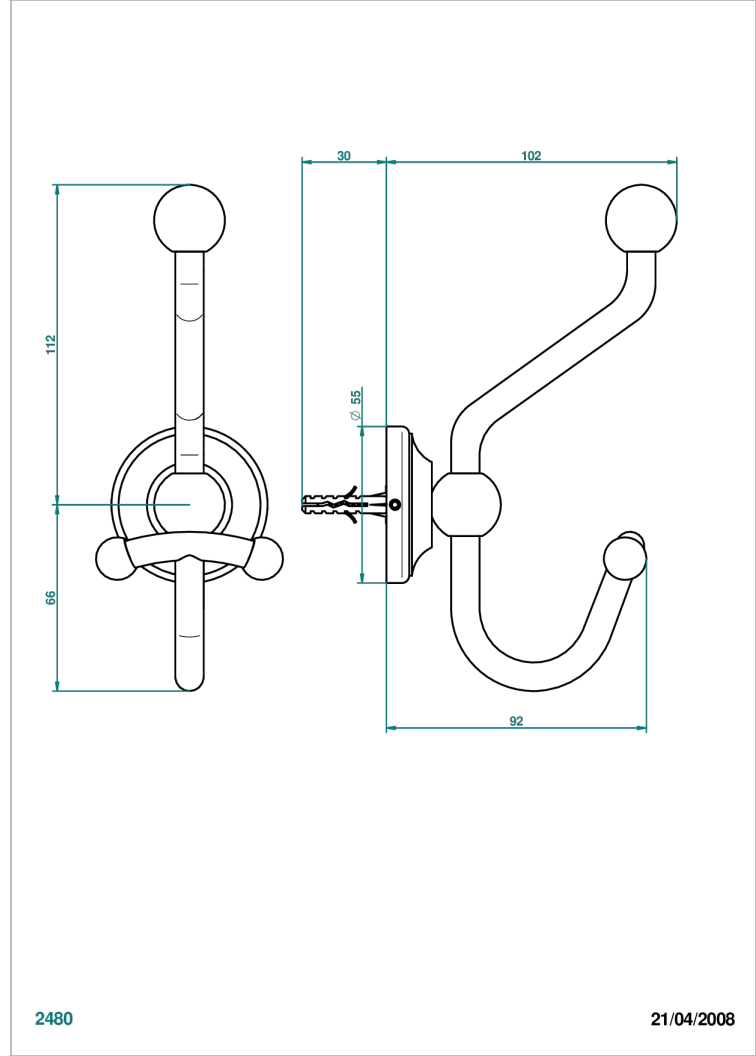

CHARLESTON WITH SMOOTH METAL LEVER HANDLES

G3N-510A

Double robe hook

2480

21/04/2008

CHARACTERISTIC

- Charleston with smooth metal lever handles
- Double robe hook

AVAILABLE FINITIONS