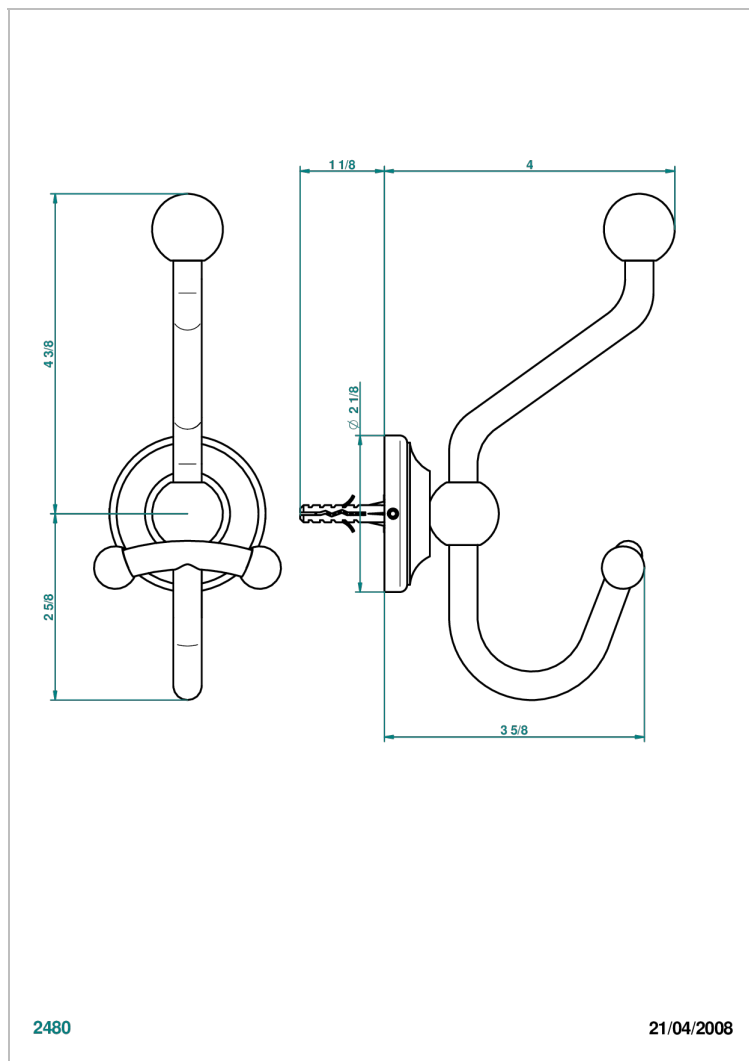

CHARLESTON WITH SMOOTH METAL LEVER HANDLES

G3N-510A

Double robe hook

CHARACTERISTIC

- Charleston with smooth metal lever handles
- Double robe hook

AVAILABLE FINITIONS

Black ceram - D30
Blush PVD - H62
Brass color PVD - H49
Brown bronze color PVD - F33
Chrome polished - A02
Chrome polished / gold polished - G02