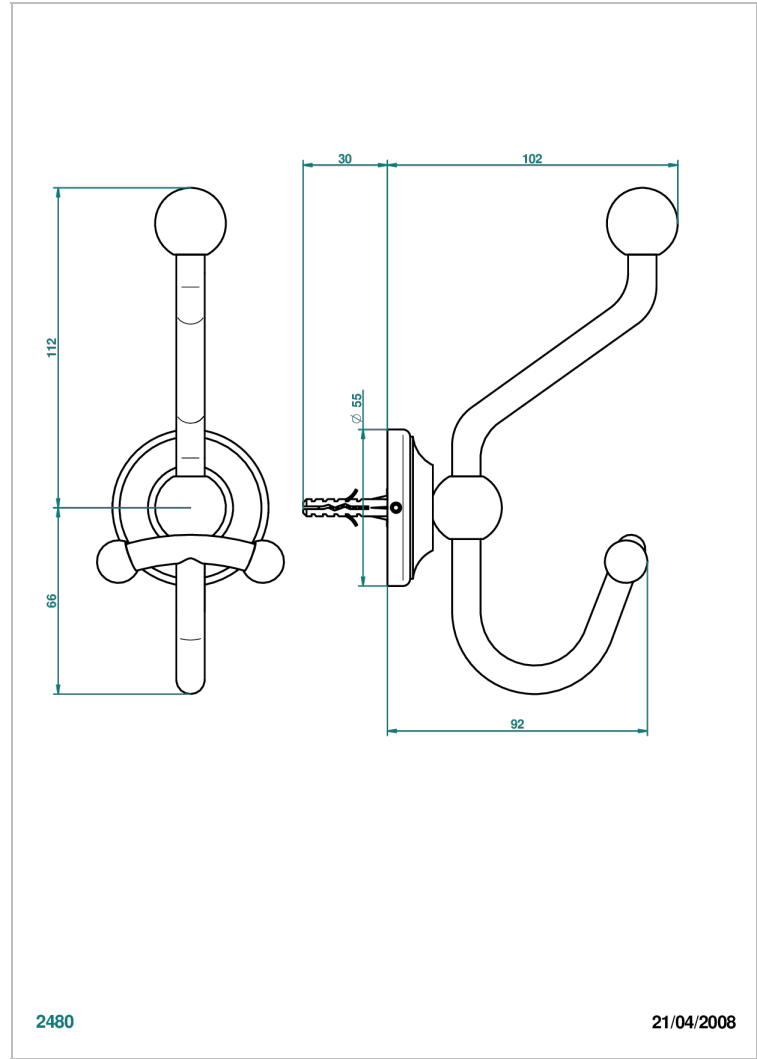

BROADWAY WITH WHITE PORCELAIN LEVER HANDLES

A04-510A

Double robe hook

2480

21/04/2008

CHARACTERISTIC

- Broadway with white porcelain lever handles
- Double robe hook

AVAILABLE FINITIONS