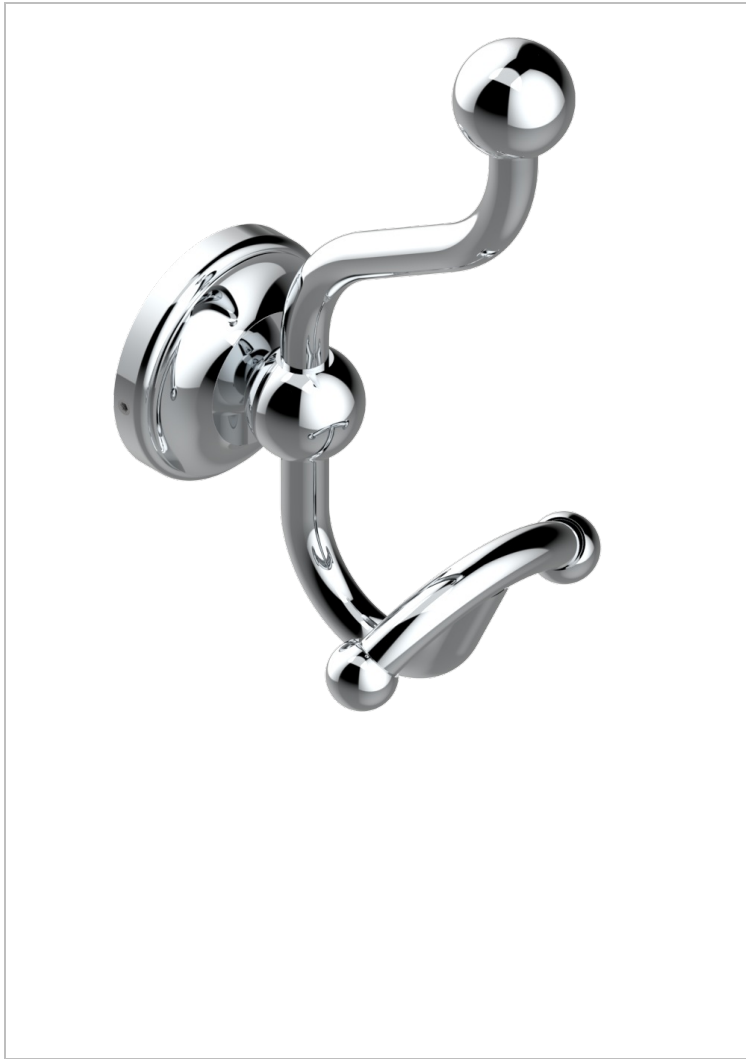

BROADWAY WITH WHITE PORCELAIN LEVER HANDLES

A04-510A

Double robe hook

2480

21/04/2008

CHARACTERISTIC

- Broadway with white porcelain lever handles
- Double robe hook

AVAILABLE FINITIONS

Black ceram - D30
Blush PVD - H62
Brass color PVD - H49
Brown bronze color PVD - F33
Chrome polished - A02
Chrome polished / gold polished - G02

Copper antique matt, coated - H07
Gold color PVD - H52
Gold mat - F07
Gold polished - F01
Graphite PVD - H64
Light coated bronze - D01

Matt Umber PVD - H67
Matt blush PVD - H60
Matt brass color PVD - H50
Matt brown bronze color PVD - F34
Matt chrome (American satin) - C02
Matt gold color PVD - H53

Matt graphite PVD - H65
Matt nickel (American satin) - C01
Matt nickel color PVD - H56
Natural smoked Brass - A13
Nickel antique / Sovereign - H28
Nickel color PVD - H55

Nickel polished - B01
Soft gold - F30
Soft matt gold - F31
Umber PVD - H66