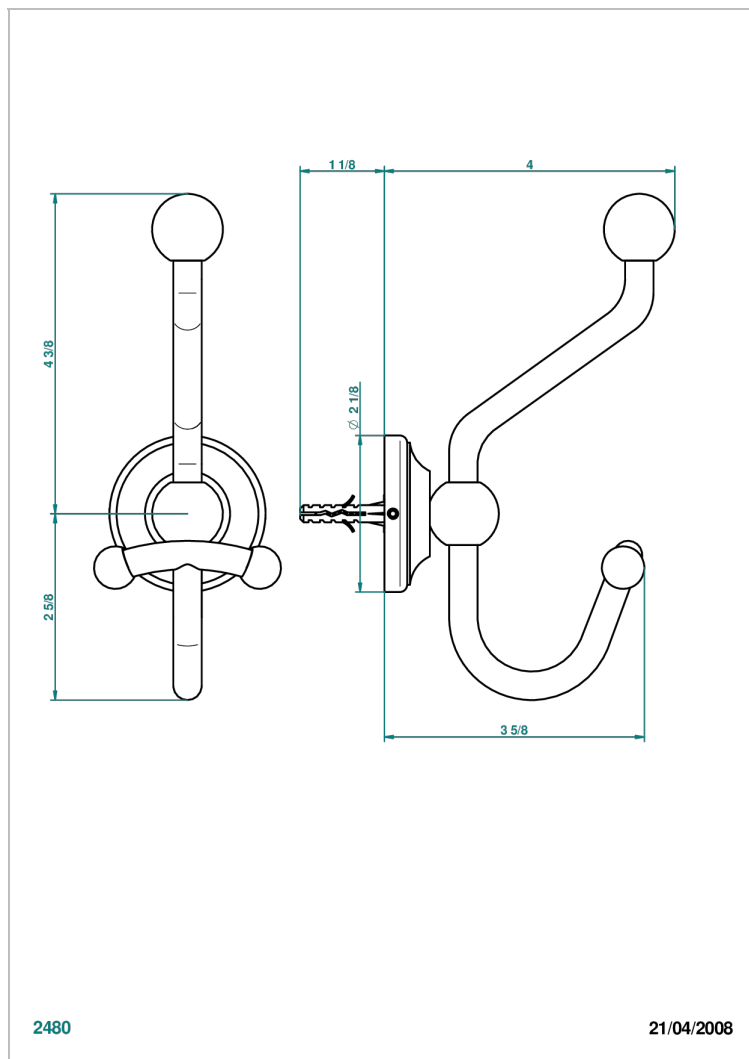

BROADWAY WITH WHITE PORCELAIN LEVER HANDLES

A04-510A

Double robe hook

2480

21/04/2008

CHARACTERISTIC

- Broadway with white porcelain lever handles
- Double robe hook

AVAILABLE FINITIONS