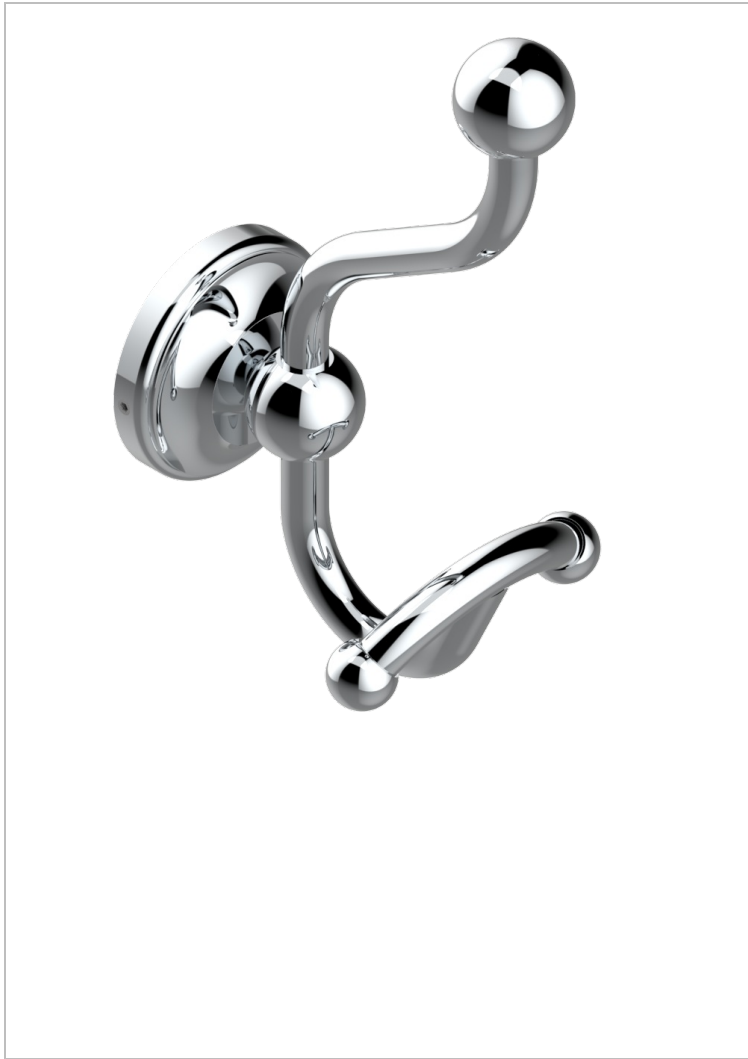

# BROADWAY WITH LEVER

A04-510A

Double robe hook

2480

21/04/2008

## CHARACTERISTIC

- Broadway with Lever
- Double robe hook

## AVAILABLE FINITIONS

Antique nickel - H28  
Black ceram - D30  
Blush PVD - H62  
Brass color PVD - H49  
Brown bronze color PVD - F33  
Gold color PVD - H52

Graphite PVD - H64  
Lacquered light bronze - D01  
Matt Umber PVD - H67  
Matt blush PVD - H60  
Matt brass color PVD - H50  
Matt brown bronze color PVD - F34

Soft gold - F30  
Soft matt gold - F31  
Umber PVD - H66  
Varnished matt antique red copper (color finish) - H07