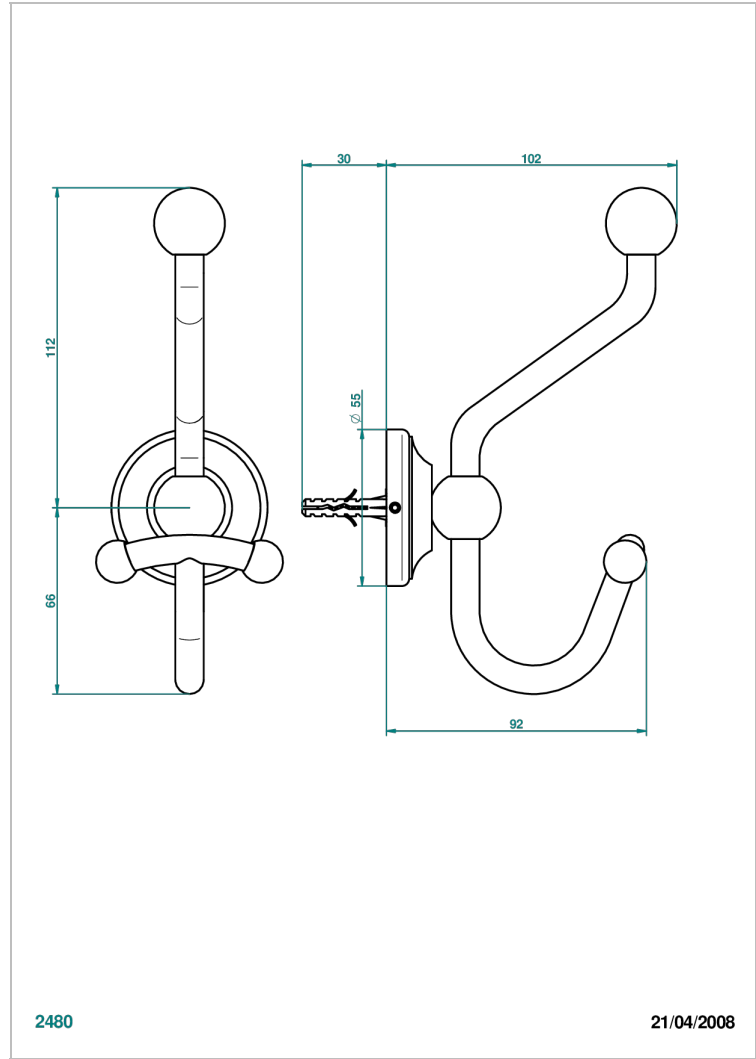

# BROADWAY WITH LEVER

A04-510A

Double robe hook

2480

21/04/2008

## CHARACTERISTIC

- Broadway with Lever
- Double robe hook