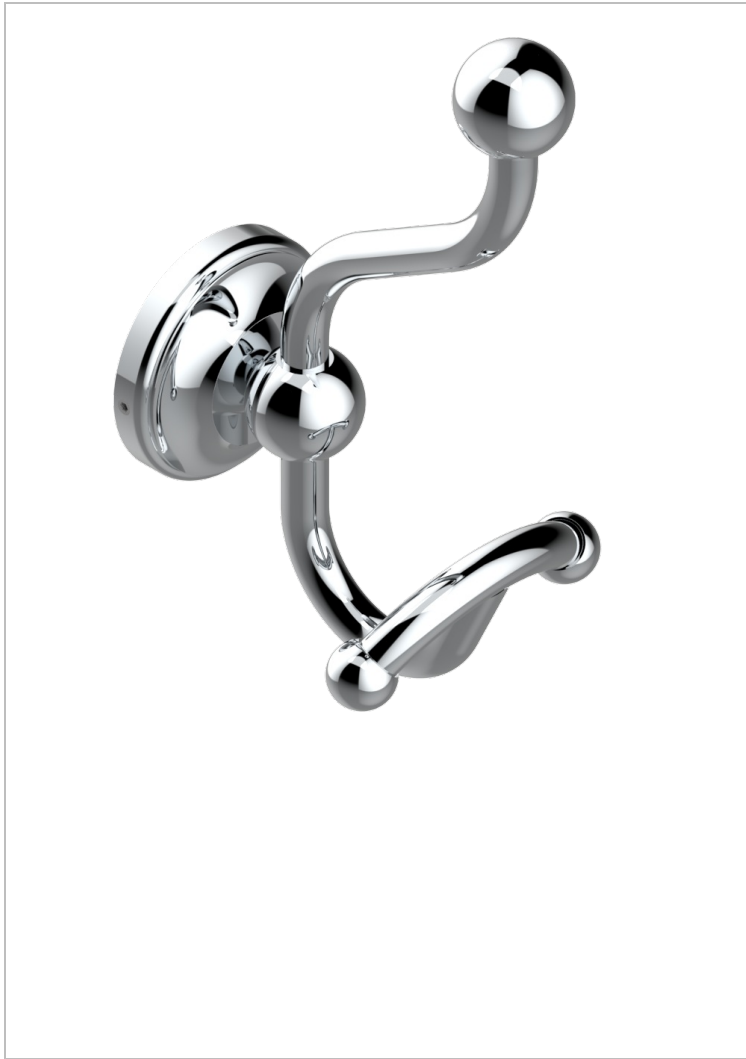

BROADWAY WITH LEVER

A04-510A

Double robe hook

THG[®]
PARIS

CHARACTERISTIC

- Broadway with Lever
- Double robe hook

AVAILABLE FINITIONS

Antique nickel - H28
Black ceram - D30
Blush PVD - H62
Brass color PVD - H49
Brown bronze color PVD - F33
Gold color PVD - H52

Graphite PVD - H64
Lacquered light bronze - D01
Matt Umber PVD - H67
Matt blush PVD - H60
Matt brass color PVD - H50
Matt brown bronze color PVD - F34

Matt chrome - C02
Matt gold - F07
Matt gold color PVD - H53
Matt graphite PVD - H65
Matt nickel (color finish) - C01
Matt nickel color PVD - H56

Natural smoked Brass - A13
Nickel color PVD - H55
Polished chrome (color finish) - A02
Polished chrome / Polished gold (color finish) - G02
Polished gold (color finish) - F01
Polished nickel - B01

Soft gold - F30
Soft matt gold - F31
Umber PVD - H66
Varnished matt antique red copper (color finish) - H07