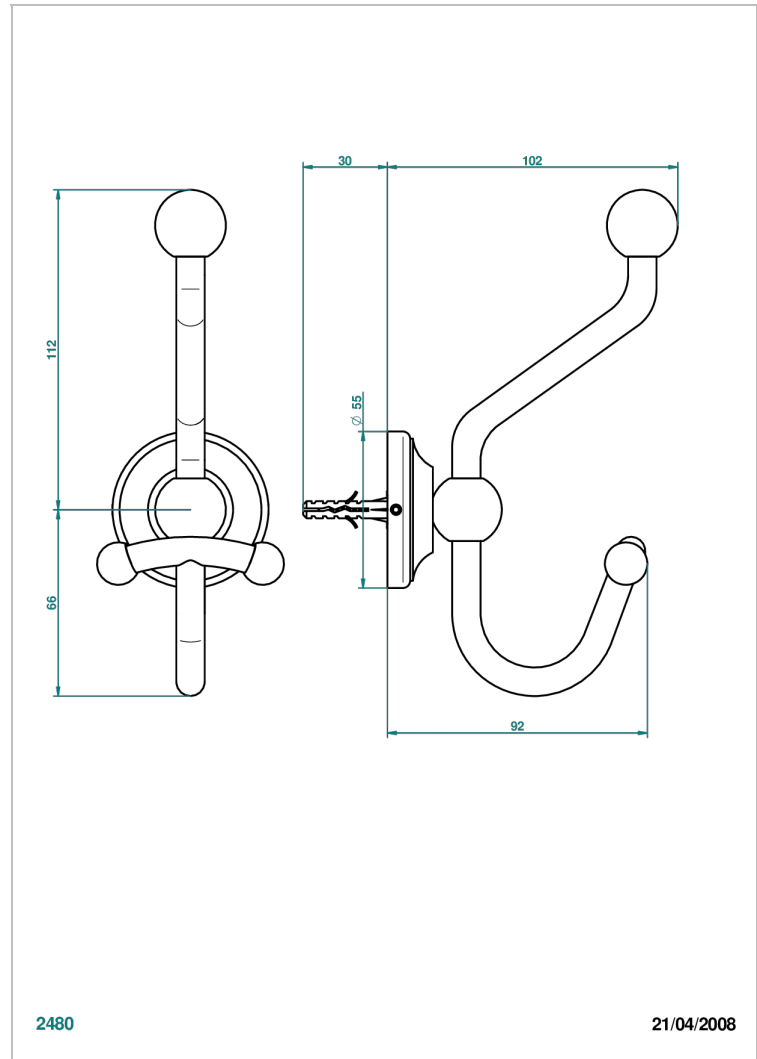

BROADWAY WITH LEVER

A04-510A

Double robe hook

THG[®]
PARIS

CHARACTERISTIC

- Broadway with Lever
- Double robe hook

AVAILABLE FINITIONS

Antique nickel - H28
Black ceram - D30
Blush PVD - H62
Brass color PVD - H49
Brown bronze color PVD - F33
Gold color PVD - H52