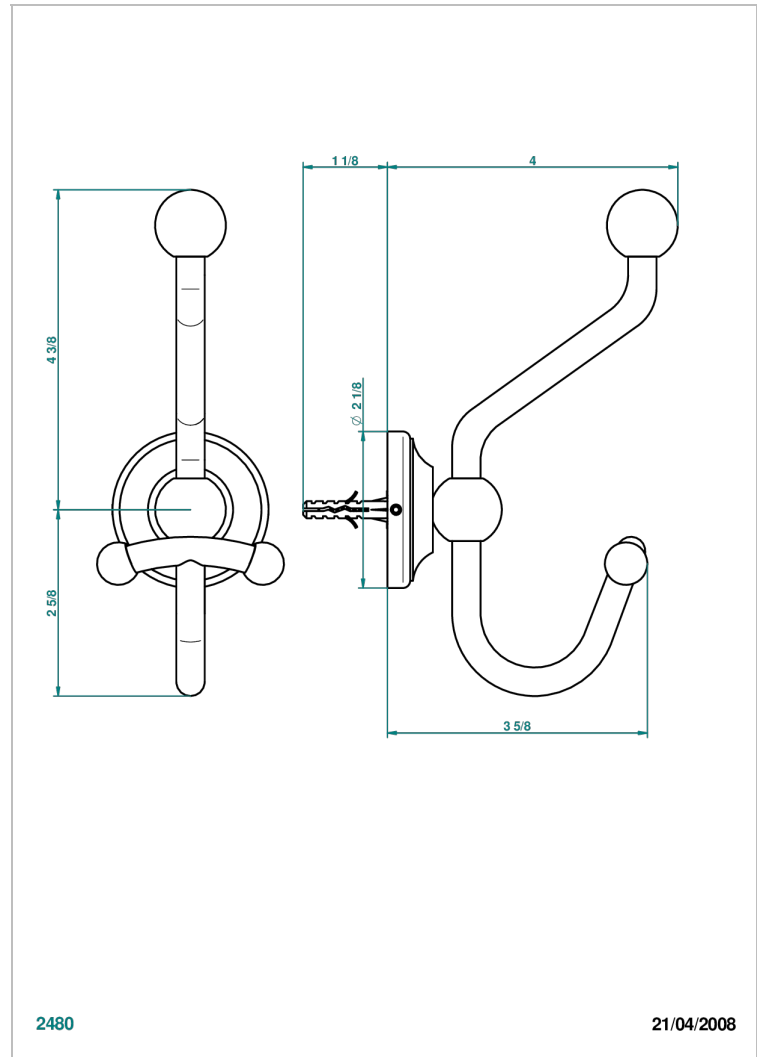

BROADWAY WITH LEVER

A04-510A

Double robe hook

2480

21/04/2008

CHARACTERISTIC

- Broadway with Lever
- Double robe hook

AVAILABLE FINITIONS