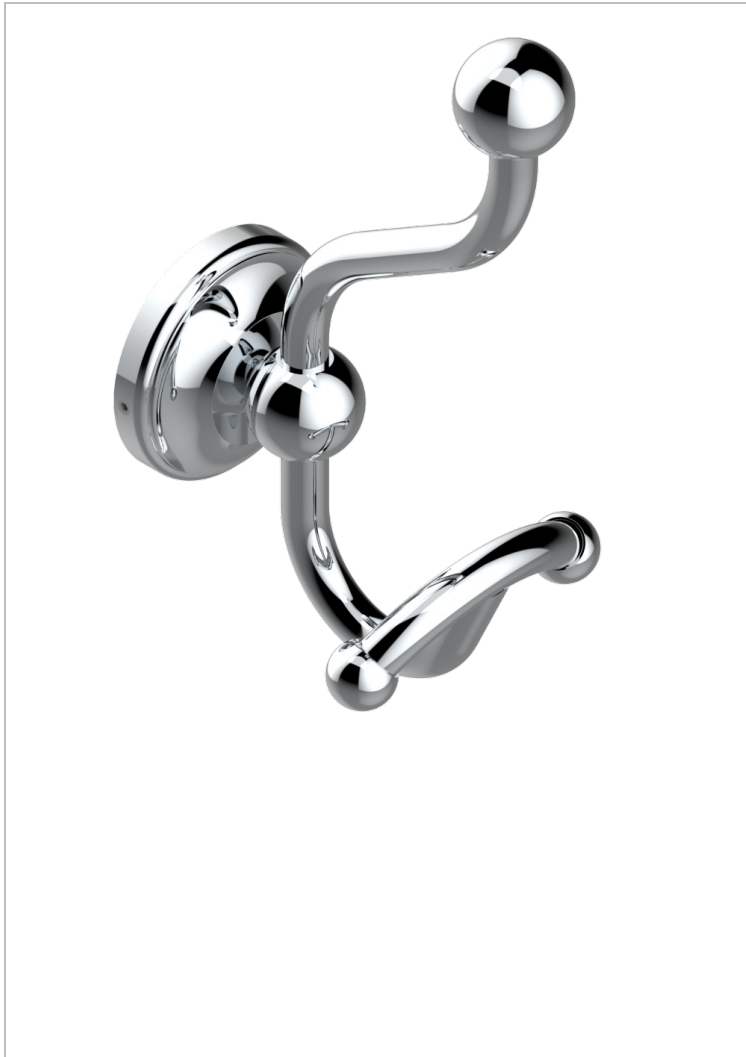

BROADWAY WITH LEVER

A04-510A

Double robe hook

2480

21/04/2008

CHARACTERISTIC

- Broadway with Lever
- Double robe hook

AVAILABLE FINITIONS

Antique nickel - H28
Black ceram - D30
Blush PVD - H62
Brass color PVD - H49
Brown bronze color PVD - F33
Gold color PVD - H52

Graphite PVD - H64
Lacquered light bronze - D01
Matt Umber PVD - H67
Matt blush PVD - H60
Matt brass color PVD - H50
Matt brown bronze color PVD - F34

Matt chrome - C02
Matt gold - F07
Matt gold color PVD - H53
Matt graphite PVD - H65
Matt nickel (color finish) - C01
Matt nickel color PVD - H56

Natural smoked Brass - A13
Nickel color PVD - H55
Polished chrome (color finish) - A02
Polished chrome / Polished gold (color finish) - G02
Polished gold (color finish) - F01
Polished nickel - B01

Soft gold - F30
Soft matt gold - F31
Umber PVD - H66
Varnished matt antique red copper (color finish) - H07