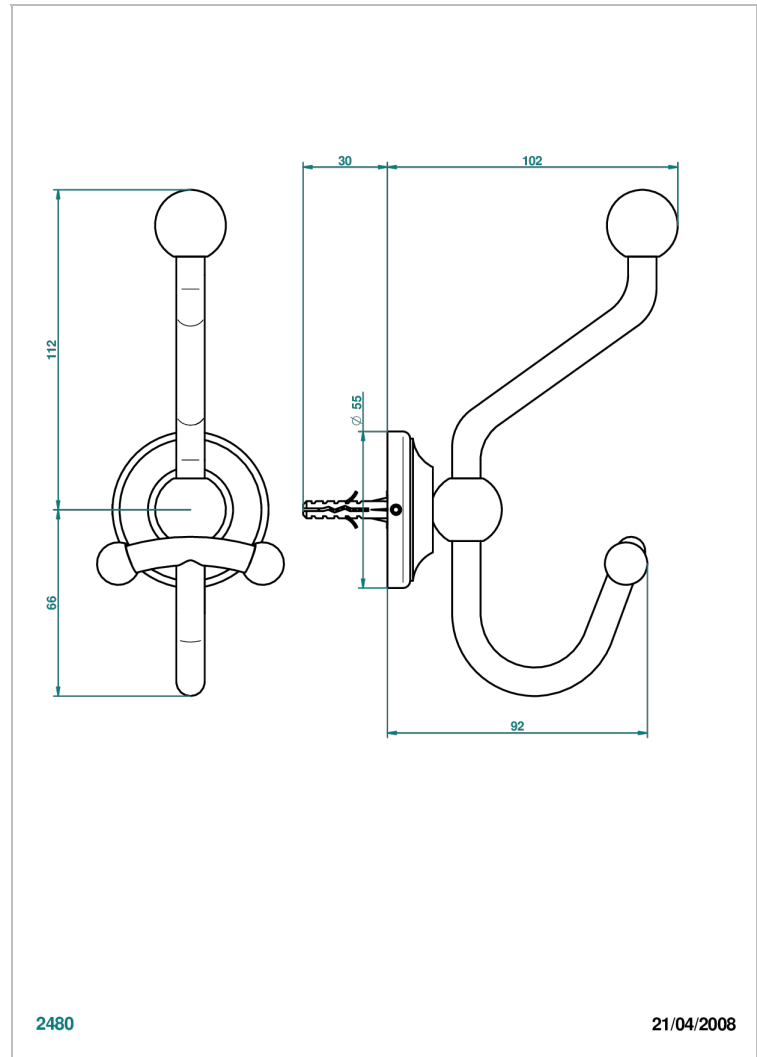

BROADWAY WITH LEVER

A04-510A

Double robe hook

CHARACTERISTIC

- Broadway with Lever
- Double robe hook

AVAILABLE FINITIONS

Antique nickel - H28
Black ceram - D30
Blush PVD - H62
Brass color PVD - H49
Brown bronze color PVD - F33
Gold color PVD - H52