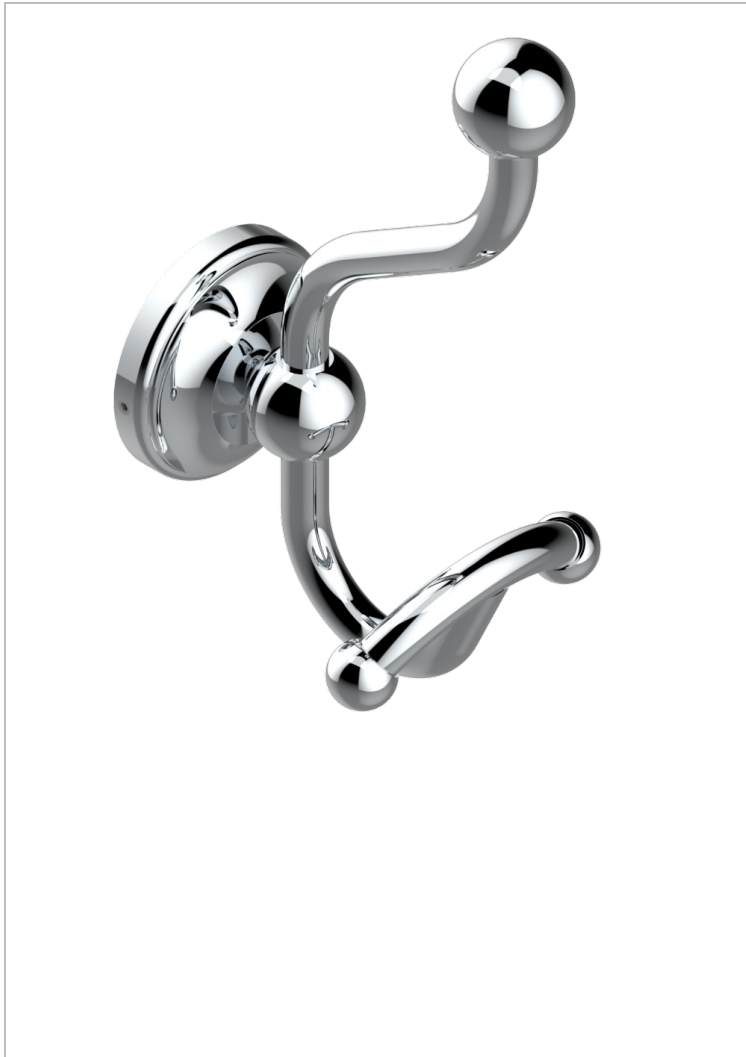

BROADWAY WITH LEVER

A04-510A

Double robe hook

CHARACTERISTIC

- Broadway with Lever
- Double robe hook

AVAILABLE FINITIONS

Antique nickel - H28
Black ceram - D30
Blush PVD - H62
Brass color PVD - H49
Brown bronze color PVD - F33
Gold color PVD - H52

Graphite PVD - H64
Lacquered light bronze - D01
Matt Umber PVD - H67
Matt blush PVD - H60
Matt brass color PVD - H50
Matt brown bronze color PVD - F34

Matt chrome - C02
Matt gold - F07
Matt gold color PVD - H53
Matt graphite PVD - H65
Matt nickel (color finish) - C01
Matt nickel color PVD - H56

Natural smoked Brass - A13
Nickel color PVD - H55
Polished chrome (color finish) - A02
Polished chrome / Polished gold (color finish) - G02
Polished gold (color finish) - F01
Polished nickel - B01

Soft gold - F30
Soft matt gold - F31
Umber PVD - H66
Varnished matt antique red copper (color finish) - H07