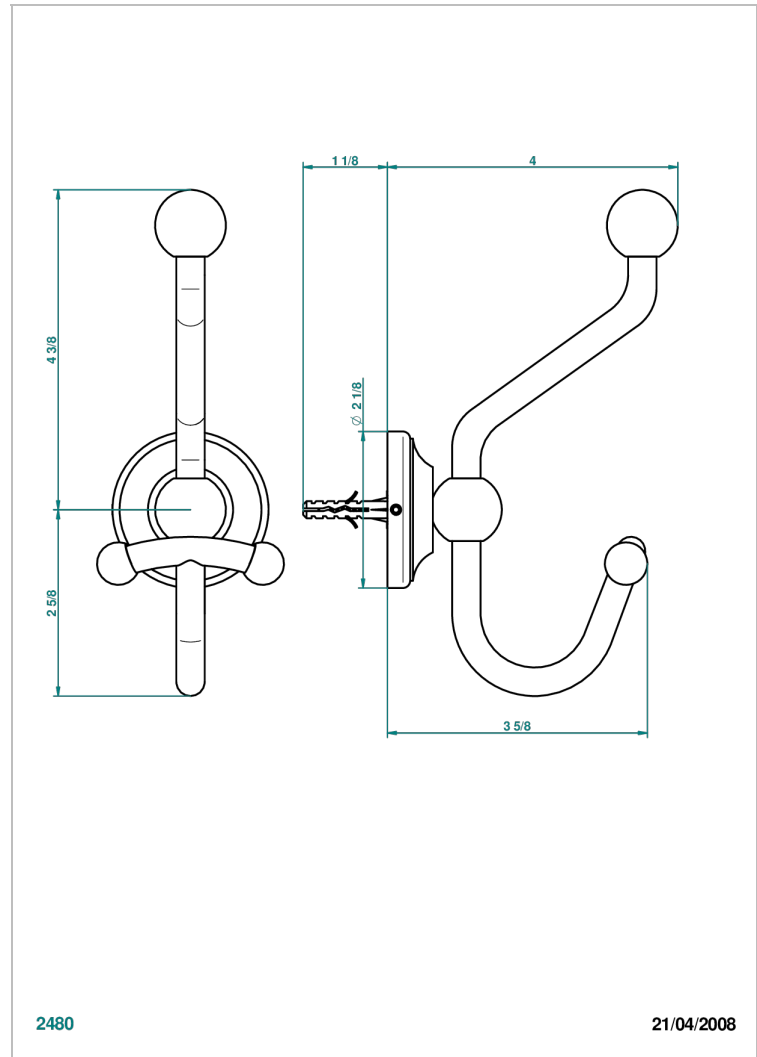

# BROADWAY WITH LEVER

A04-510A

Double robe hook

THG<sup>®</sup>  
PARIS

## CHARACTERISTIC

- Broadway with Lever
- Double robe hook