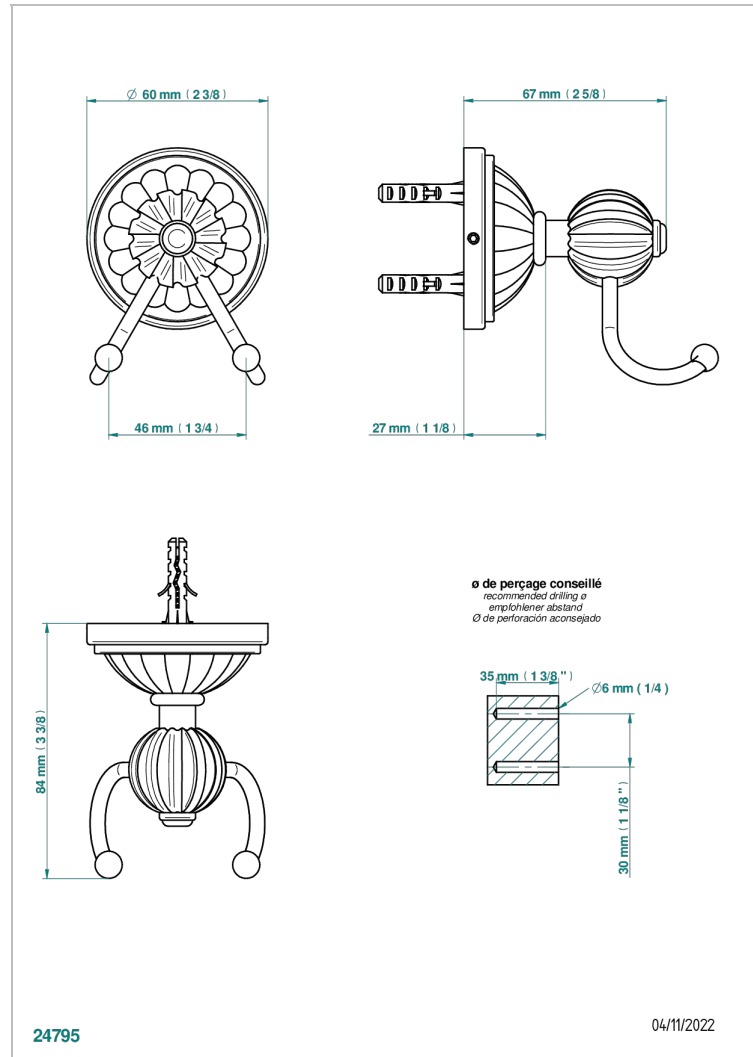

MANDARINE CLEAR CRYSTAL

U1D-512

Double hook

THG[®]
PARIS

CHARACTERISTIC

- Mandarin Clear crystal
- Double hook

AVAILABLE FINITIONS

Antique nickel - H28
Black ceram - D30
Blush PVD - H62
Brass color PVD - H49
Brown bronze color PVD - F33
Gold color PVD - H52

Nickel color PVD - H55
Polished chrome (color finish) - A02
Polished chrome / Polished gold (color finish) - G02
Polished gold (color finish) - F01
Polished nickel - B01
Soft gold - F30

Soft matt gold - F31
Umber PVD - H66
Varnished matt antique red copper (color finish) - H07