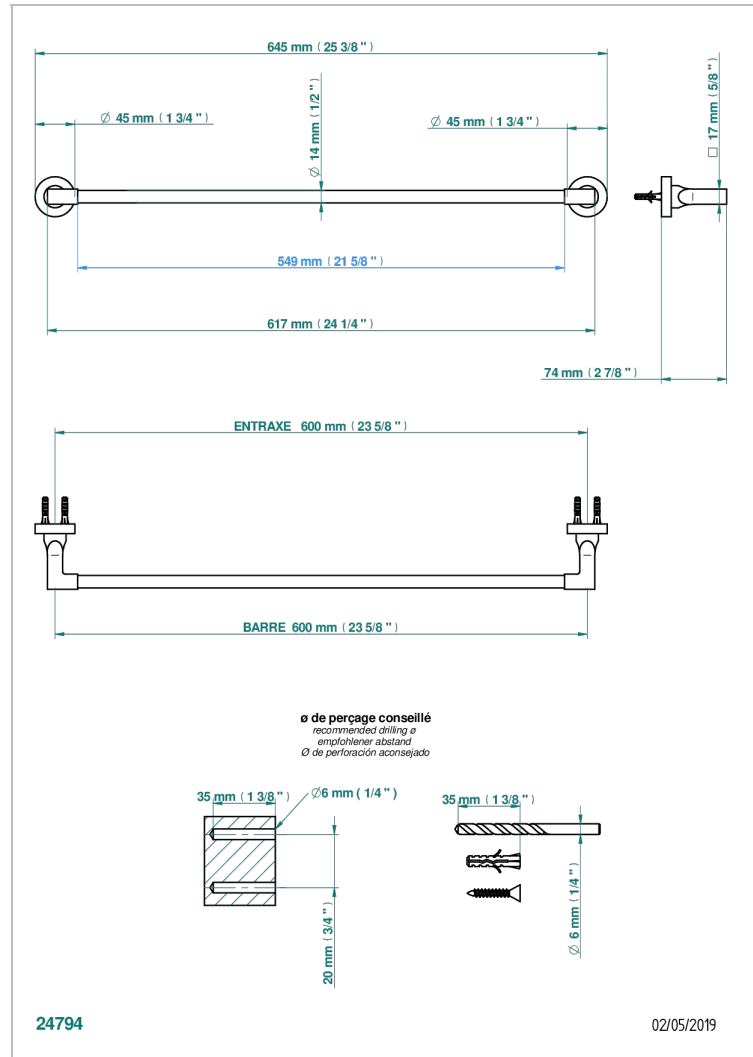

# BELUGA WITH LEVER

G1U-514/60

Single towel rail, fixed rail, length: 600 mm

## CHARACTERISTIC

- Beluga with lever
- Single towel rail, fixed rail, length: 600 mm