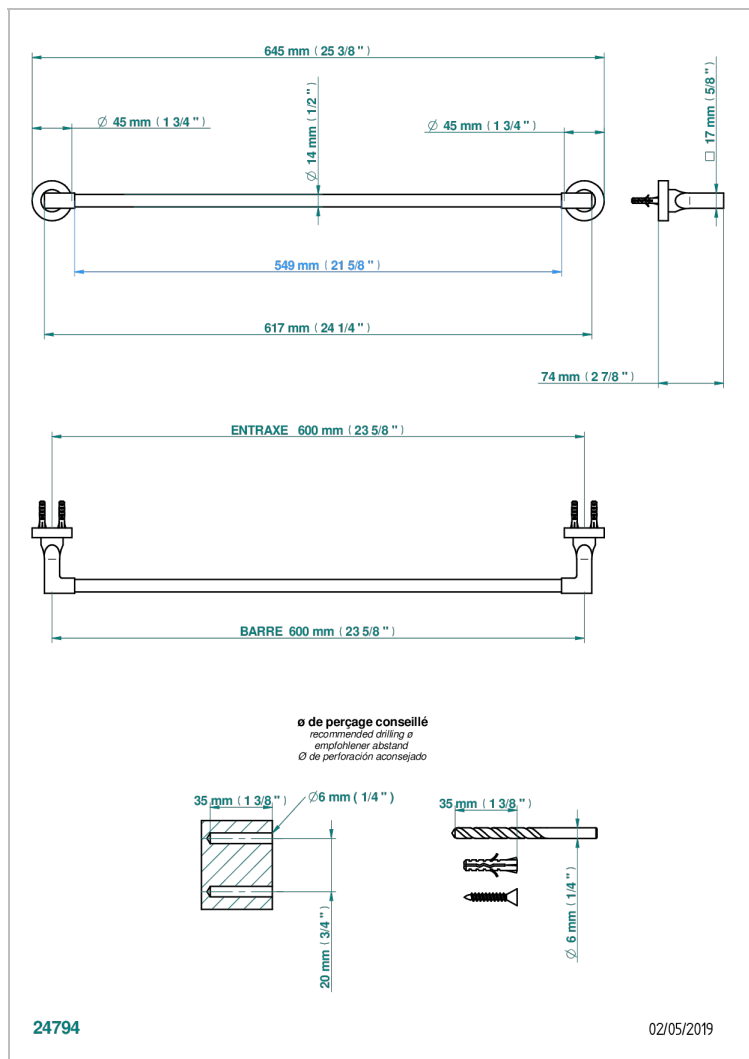

BELUGA WITH LEVER

G1U-514/60

Single towel rail, fixed rail, length: 600 mm

CHARACTERISTIC

- Beluga with lever
- Single towel rail, fixed rail, length: 600 mm

AVAILABLE FINITIONS

Antique nickel - H28
Black ceram - D30
Blush PVD - H62
Brass color PVD - H49
Brown bronze color PVD - F33
Gold color PVD - H52