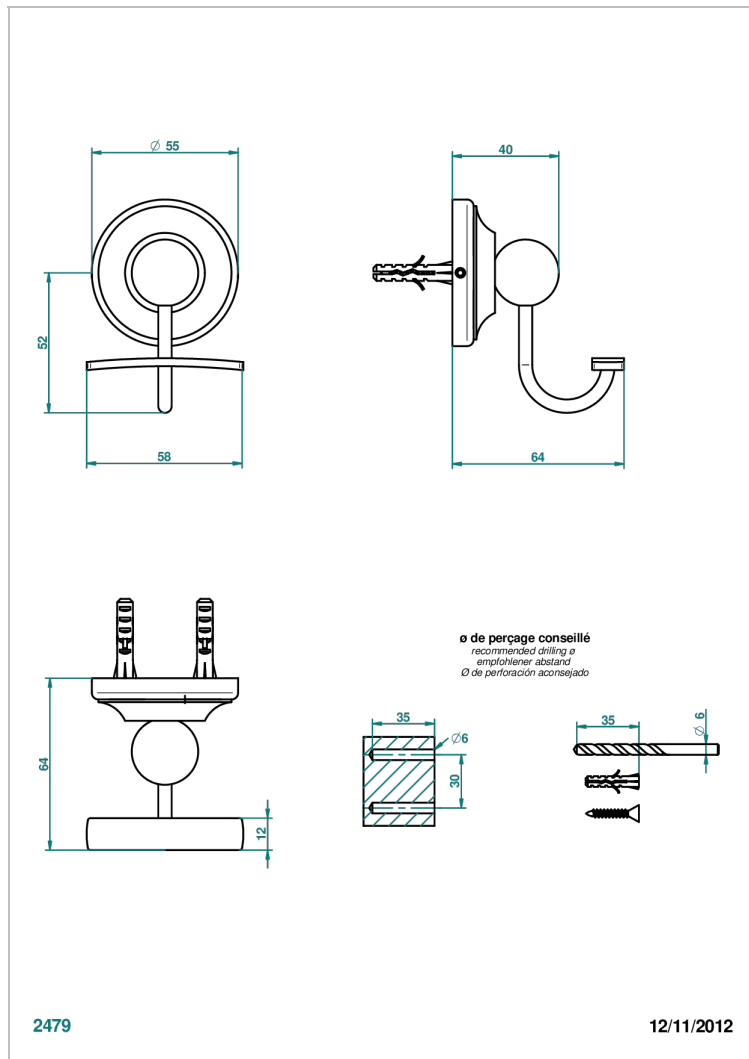

CHARLESTON WITH LEVER HANDLES

G75-510

Robe hook

CHARACTERISTIC

- Charleston with lever handles
- Robe hook

AVAILABLE FINITIONS

Black ceram - D30
Blush PVD - H62
Brass color PVD - H49
Brown bronze color PVD - F33
Chrome polished - A02
Chrome polished / gold polished - G02

Matt nickel (American satin) - C01
Matt nickel color PVD - H56
Natural smoked Brass - A13
Nickel antique / Sovereign - H28
Nickel color PVD - H55
Nickel polished - B01

Soft gold - F30
Soft matt gold - F31
Umber PVD - H66