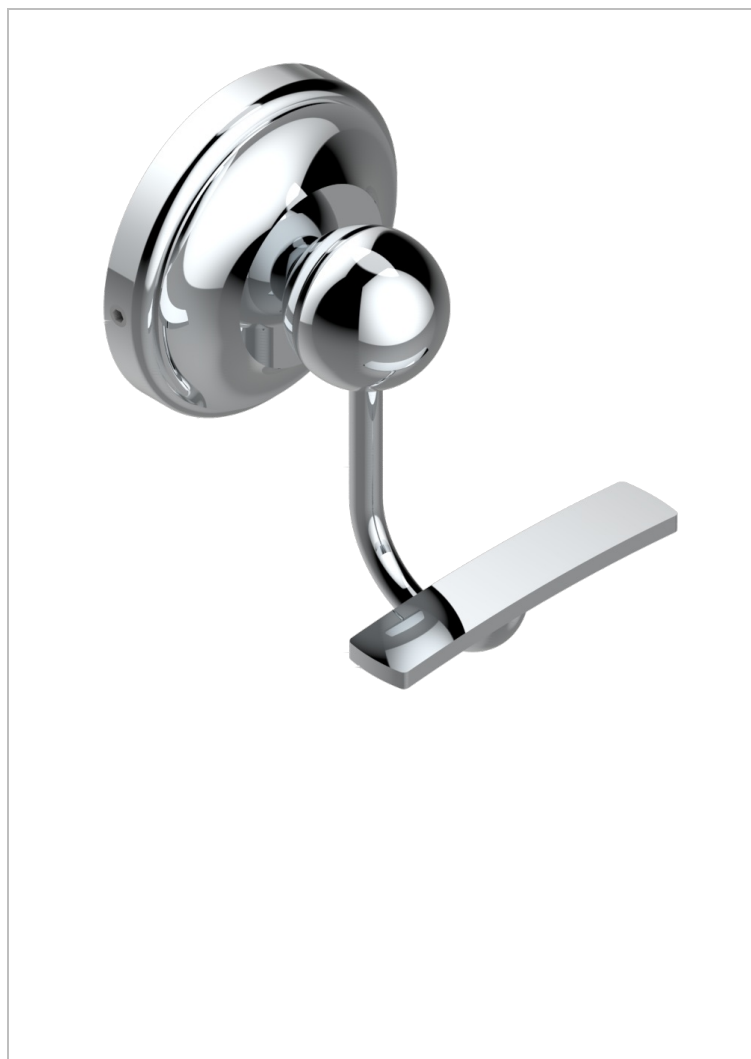

CHARLESTON WITH LEVER HANDLES

G75-510

Robe hook

CHARACTERISTIC

- Charleston with lever handles
- Robe hook

AVAILABLE FINITIONS

Black ceram - D30
 Blush PVD - H62
 Brass color PVD - H49
 Brown bronze color PVD - F33
 Chrome polished - A02
 Chrome polished / gold polished - G02

Gold color PVD - H52
 Gold mat - F07
 Gold polished - F01
 Graphite PVD - H64
 Light coated bronze - D01
 Matt Umber PVD - H67

Matt blush PVD - H60
 Matt brass color PVD - H50
 Matt brown bronze color PVD - F34
 Matt chrome (American satin) - C02
 Matt gold color PVD - H53
 Matt graphite PVD - H65

Matt nickel (American satin) - C01
 Matt nickel color PVD - H56
 Natural smoked Brass - A13
 Nickel antique / Sovereign - H28
 Nickel color PVD - H55
 Nickel polished - B01

Soft gold - F30
 Soft matt gold - F31
 Umber PVD - H66