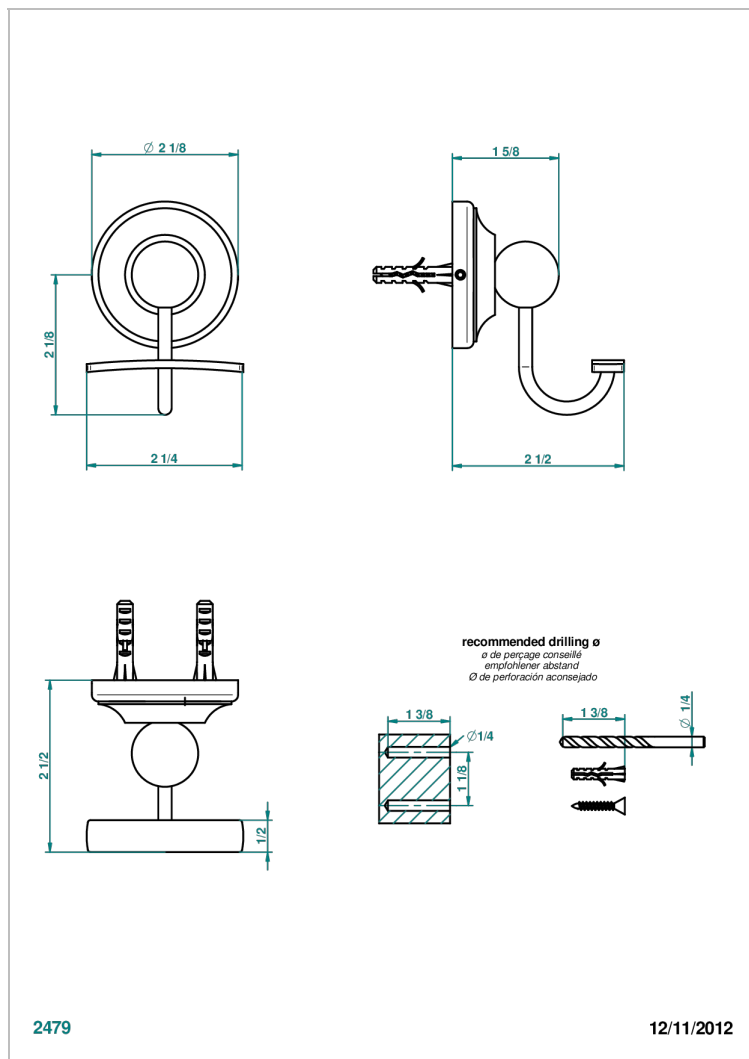

CHARLESTON WITH LEVER HANDLES

G75-510

Robe hook

CHARACTERISTIC

- Charleston with lever handles
- Robe hook

AVAILABLE FINITIONS

Black ceram - D30
 Blush PVD - H62
 Brass color PVD - H49
 Brown bronze color PVD - F33
 Chrome polished - A02
 Chrome polished / gold polished - G02

Matt nickel (American satin) - C01
 Matt nickel color PVD - H56
 Natural smoked Brass - A13
 Nickel antique / Sovereign - H28
 Nickel color PVD - H55
 Nickel polished - B01

Soft gold - F30
 Soft matt gold - F31
 Umber PVD - H66