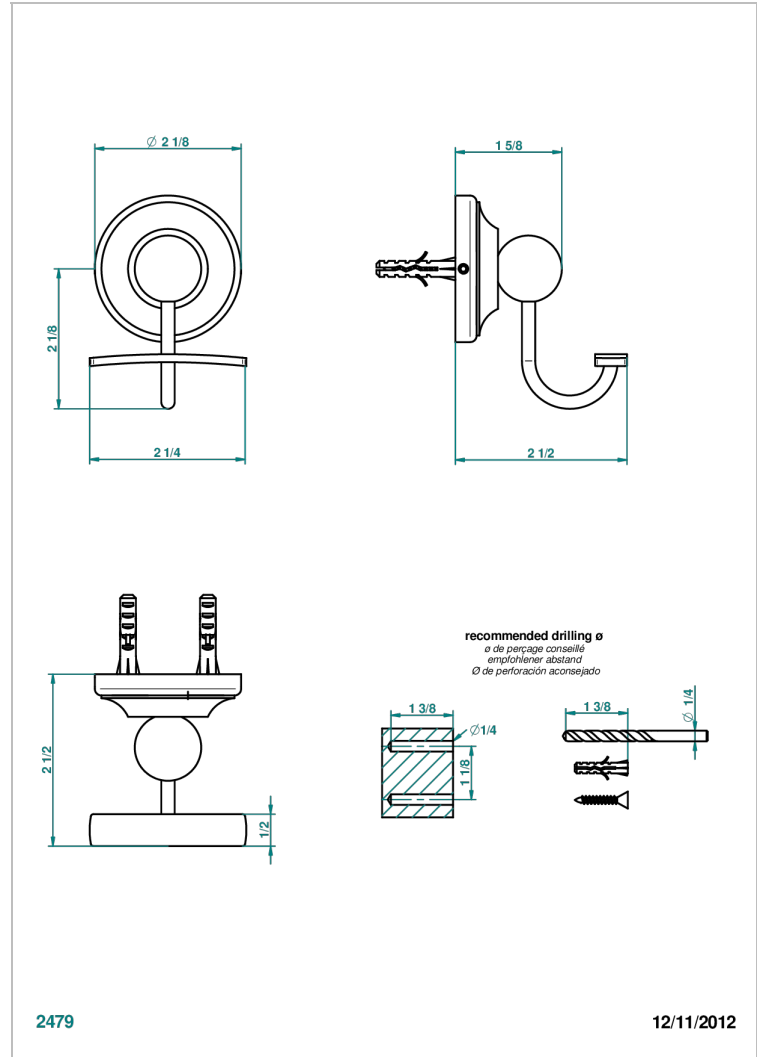

# CHARLESTON WITH LEVER

G75-510

Robe hook

## CHARACTERISTIC

- Charleston with lever
- Robe hook