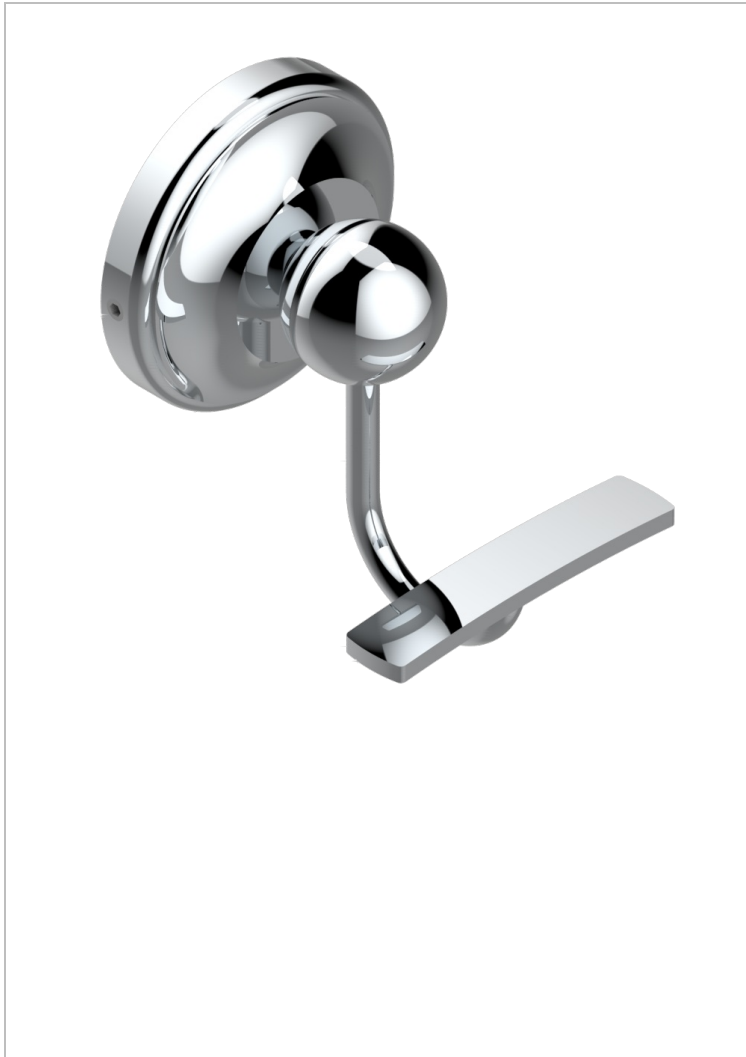

# CHARLESTON WITH LEVER

G75-510

Robe hook

## CHARACTERISTIC

- Charleston with lever
- Robe hook

## AVAILABLE FINITIONS

Antique nickel - H28  
 Black ceram - D30  
 Blush PVD - H62  
 Brass color PVD - H49  
 Brown bronze color PVD - F33  
 Gold color PVD - H52

Graphite PVD - H64  
 Lacquered light bronze - D01  
 Matt Umber PVD - H67  
 Matt blush PVD - H60  
 Matt brass color PVD - H50  
 Matt brown bronze color PVD - F34