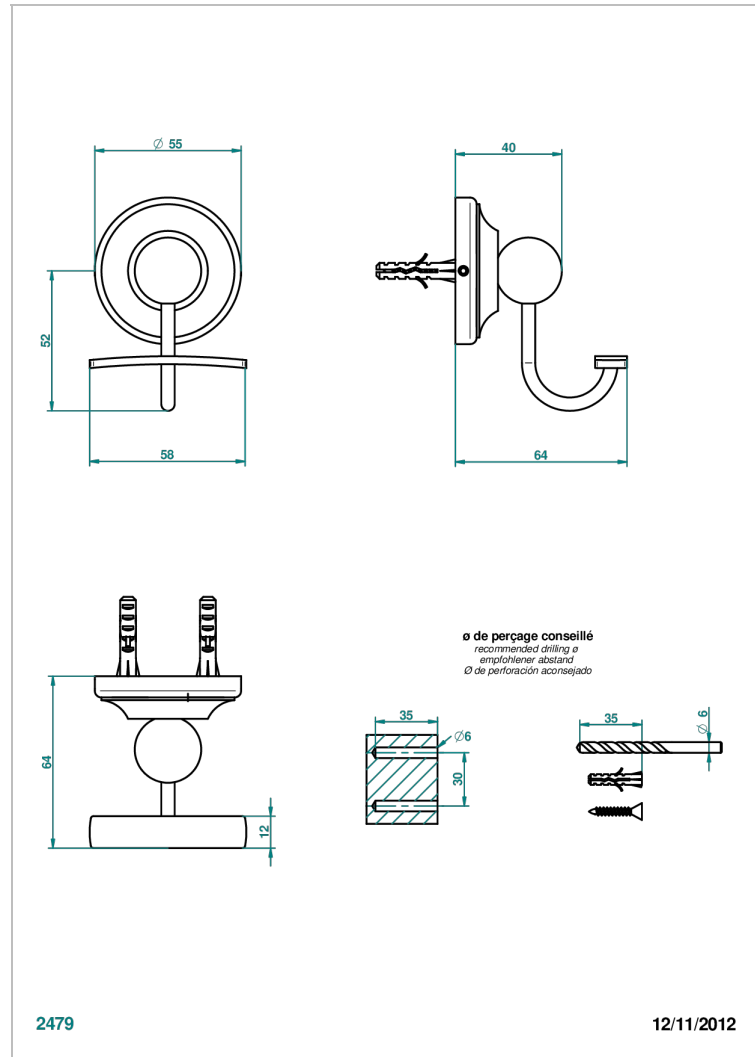

CHARLESTON WITH LEVER

G75-510

Robe hook

THG[®]
PARIS

2479

12/11/2012

CHARACTERISTIC

- Charleston with lever
- Robe hook