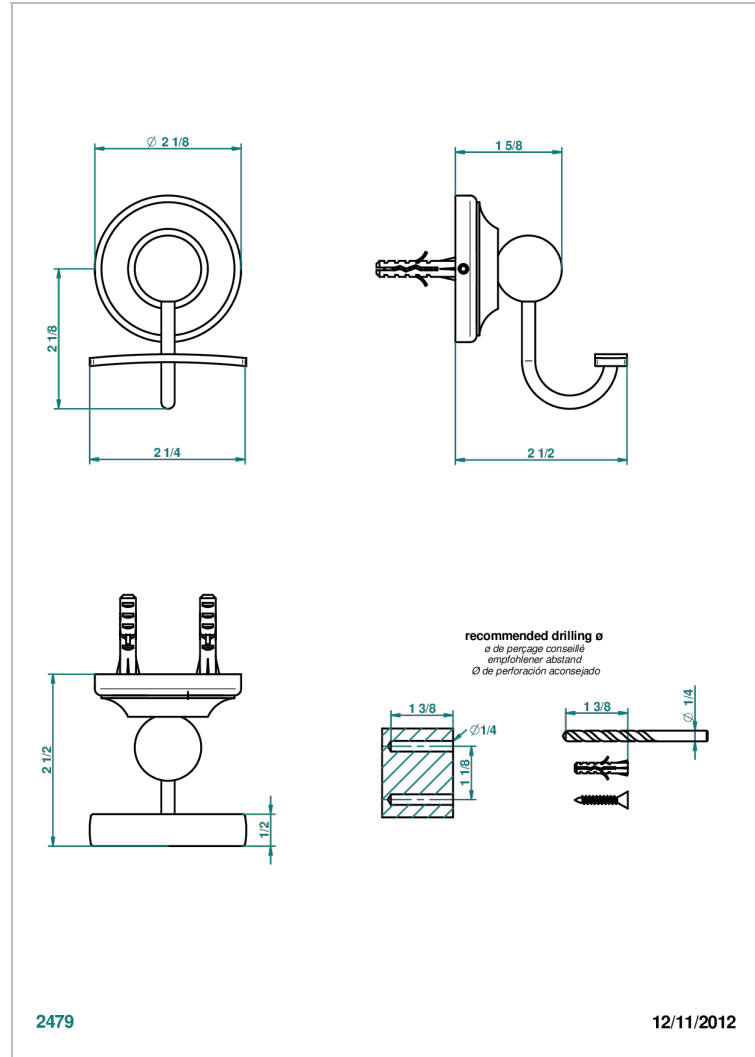

CHARLESTON WITH LEVER

G75-510

Robe hook

CHARACTERISTIC

- Charleston with lever
- Robe hook

AVAILABLE FINITIONS

Antique nickel - H28
 Black ceram - D30
 Blush PVD - H62
 Brass color PVD - H49
 Brown bronze color PVD - F33
 Gold color PVD - H52