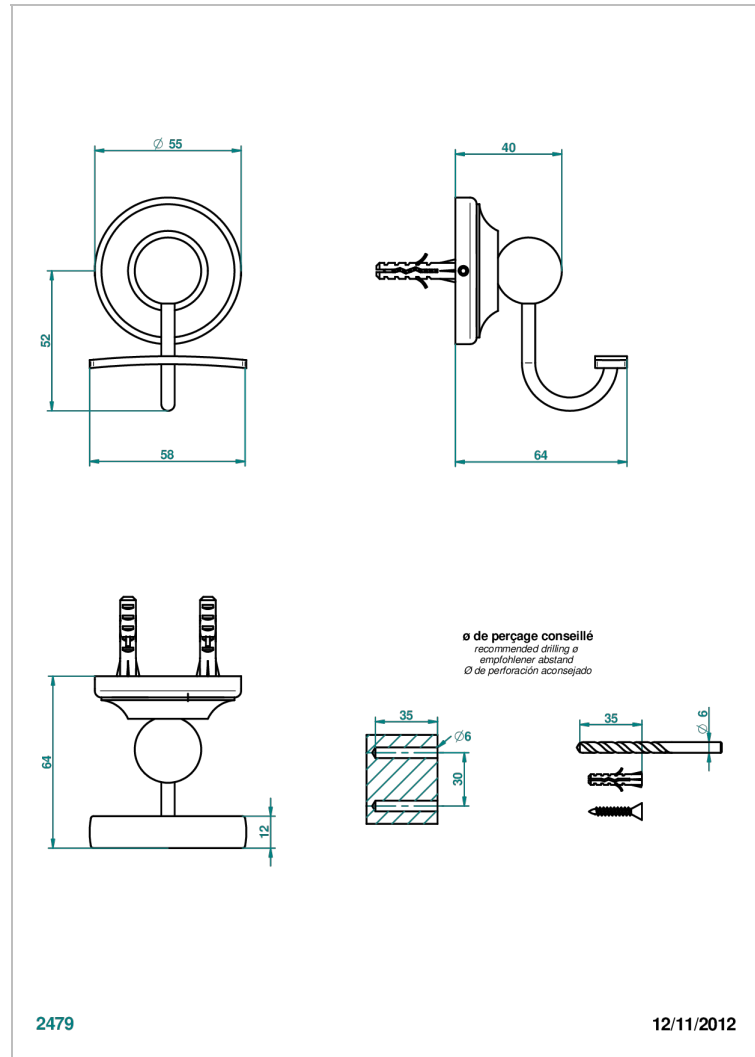

# CHARLESTON WITH LEVER

G75-510

Robe hook

THG<sup>®</sup>  
PARIS

2479

12/11/2012

## CHARACTERISTIC

- Charleston with lever
- Robe hook