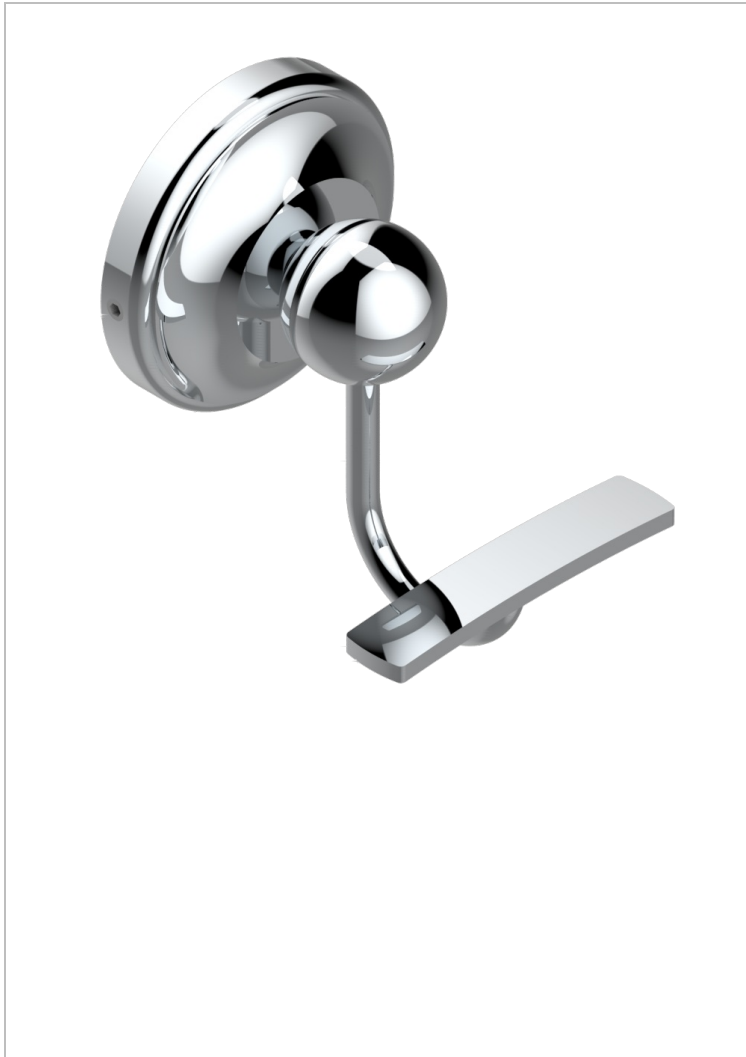

# CHARLESTON WITH LEVER

G75-510

Robe hook

THG<sup>®</sup>  
PARIS

2479

12/11/2012

## CHARACTERISTIC

- Charleston with lever
- Robe hook

## AVAILABLE FINITIONS

Antique nickel - H28  
Black ceram - D30  
Blush PVD - H62  
Brass color PVD - H49  
Brown bronze color PVD - F33  
Gold color PVD - H52

Graphite PVD - H64  
Lacquered light bronze - D01  
Matt Umber PVD - H67  
Matt blush PVD - H60  
Matt brass color PVD - H50  
Matt brown bronze color PVD - F34