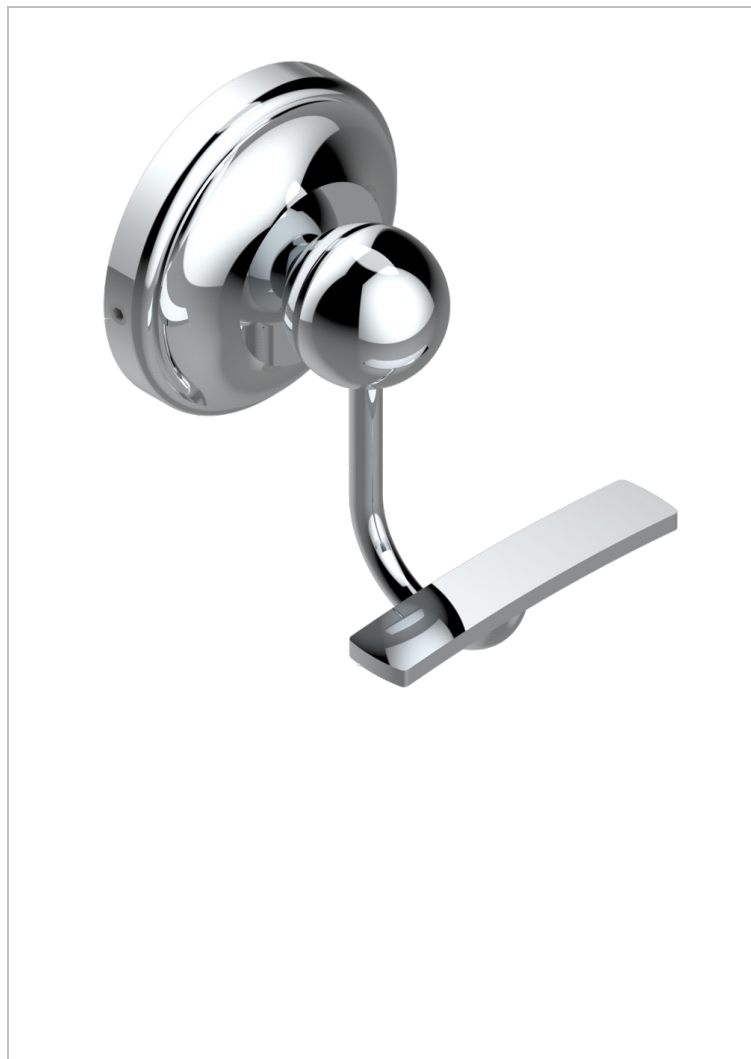

CHARLESTON WITH SMOOTH METAL LEVER HANDLES

G3N-510

Robe hook

CHARACTERISTIC

- Charleston with smooth metal lever handles
- Robe hook

AVAILABLE FINITIONS

Black ceram - D30
Blush PVD - H62
Brass color PVD - H49
Brown bronze color PVD - F33
Chrome polished - A02
Chrome polished / gold polished - G02

Copper antique matt, coated - H07
Gold color PVD - H52
Gold mat - F07
Gold polished - F01
Graphite PVD - H64
Light coated bronze - D01

Matt Umber PVD - H67
Matt blush PVD - H60
Matt brass color PVD - H50
Matt brown bronze color PVD - F34
Matt chrome (American satin) - C02
Matt gold color PVD - H53

Matt graphite PVD - H65
Matt nickel (American satin) - C01
Matt nickel color PVD - H56
Natural smoked Brass - A13
Nickel antique / Sovereign - H28
Nickel color PVD - H55

Nickel polished - B01
Soft gold - F30
Soft matt gold - F31
Umber PVD - H66