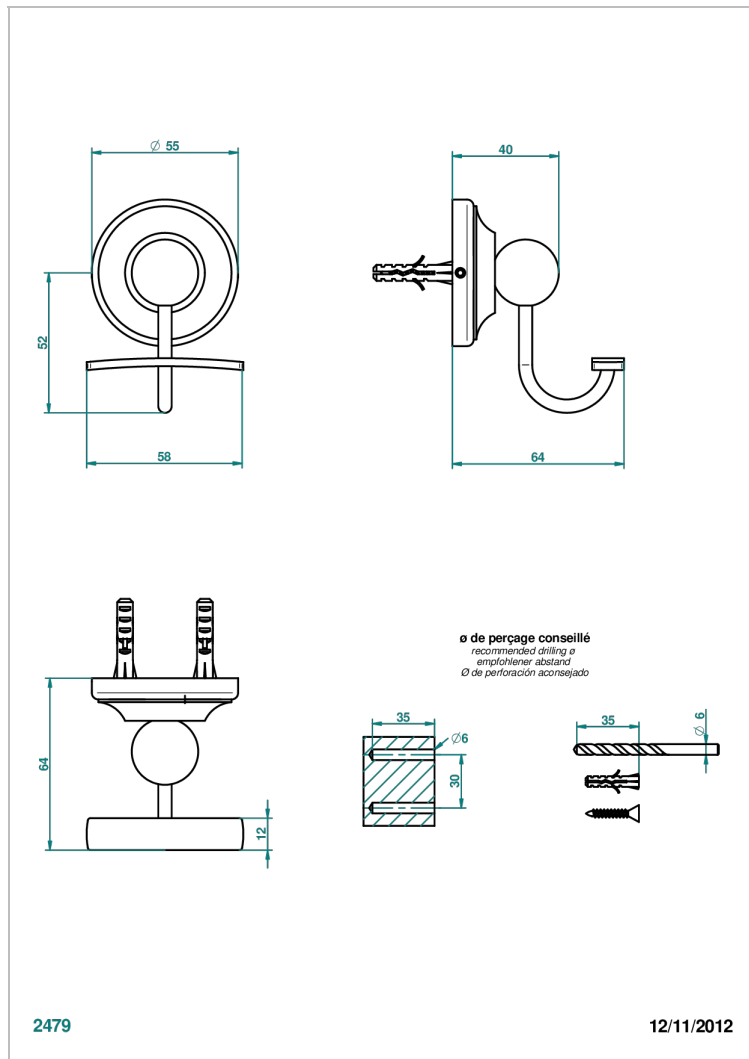

CHARLESTON WITH SMOOTH METAL LEVER HANDLES

G3N-510

Robe hook

CHARACTERISTIC

- Charleston with smooth metal lever handles
- Robe hook

AVAILABLE FINITIONS

Black ceram - D30
Blush PVD - H62
Brass color PVD - H49
Brown bronze color PVD - F33
Chrome polished - A02
Chrome polished / gold polished - G02

Copper antique matt, coated - H07
Gold color PVD - H52
Gold mat - F07
Gold polished - F01
Graphite PVD - H64
Light coated bronze - D01

Matt Umber PVD - H67
Matt blush PVD - H60
Matt brass color PVD - H50
Matt brown bronze color PVD - F34
Matt chrome (American satin) - C02
Matt gold color PVD - H53

Matt graphite PVD - H65
Matt nickel (American satin) - C01
Matt nickel color PVD - H56
Natural smoked Brass - A13
Nickel antique / Sovereign - H28
Nickel color PVD - H55

Nickel polished - B01
Soft gold - F30
Soft matt gold - F31
Umber PVD - H66