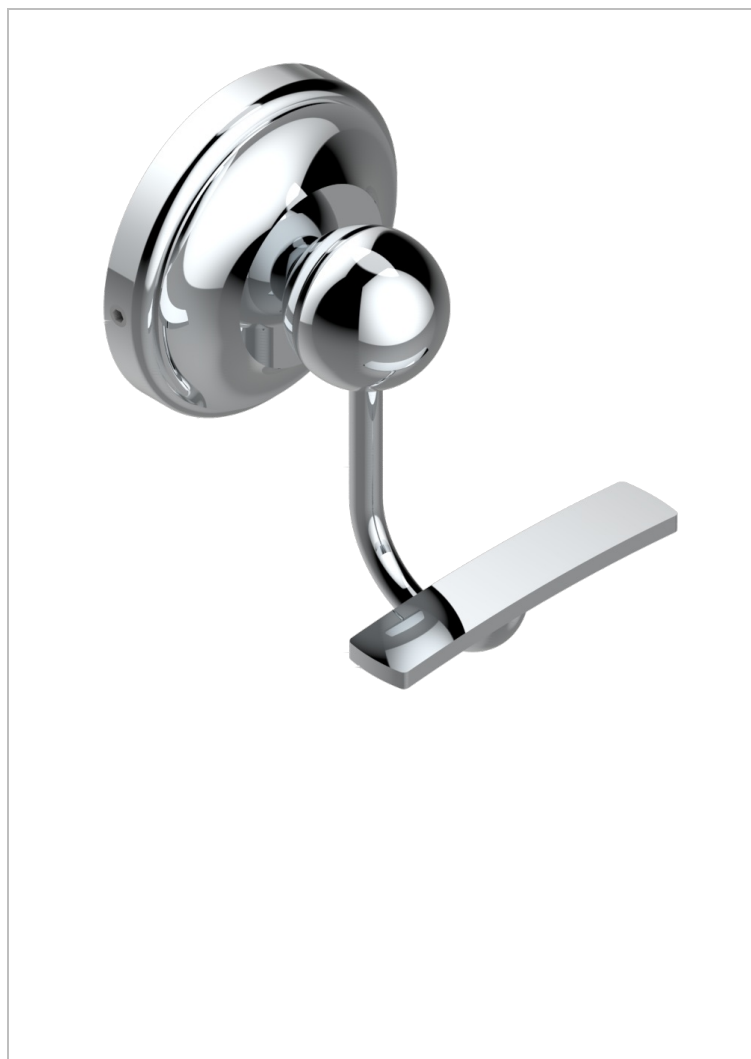

CHARLESTON WITH SMOOTH METAL LEVER HANDLES

G3N-510

Robe hook

CHARACTERISTIC

- Charleston with smooth metal lever handles
- Robe hook

AVAILABLE FINITIONS

Black ceram - D30
 Blush PVD - H62
 Brass color PVD - H49
 Brown bronze color PVD - F33
 Chrome polished - A02
 Chrome polished / gold polished - G02

Copper antique matt, coated - H07
 Gold color PVD - H52
 Gold mat - F07
 Gold polished - F01
 Graphite PVD - H64
 Light coated bronze - D01

Matt Umber PVD - H67
 Matt blush PVD - H60
 Matt brass color PVD - H50
 Matt brown bronze color PVD - F34
 Matt chrome (American satin) - C02
 Matt gold color PVD - H53

Matt graphite PVD - H65
 Matt nickel (American satin) - C01
 Matt nickel color PVD - H56
 Natural smoked Brass - A13
 Nickel antique / Sovereign - H28
 Nickel color PVD - H55

Nickel polished - B01
 Soft gold - F30
 Soft matt gold - F31
 Umber PVD - H66