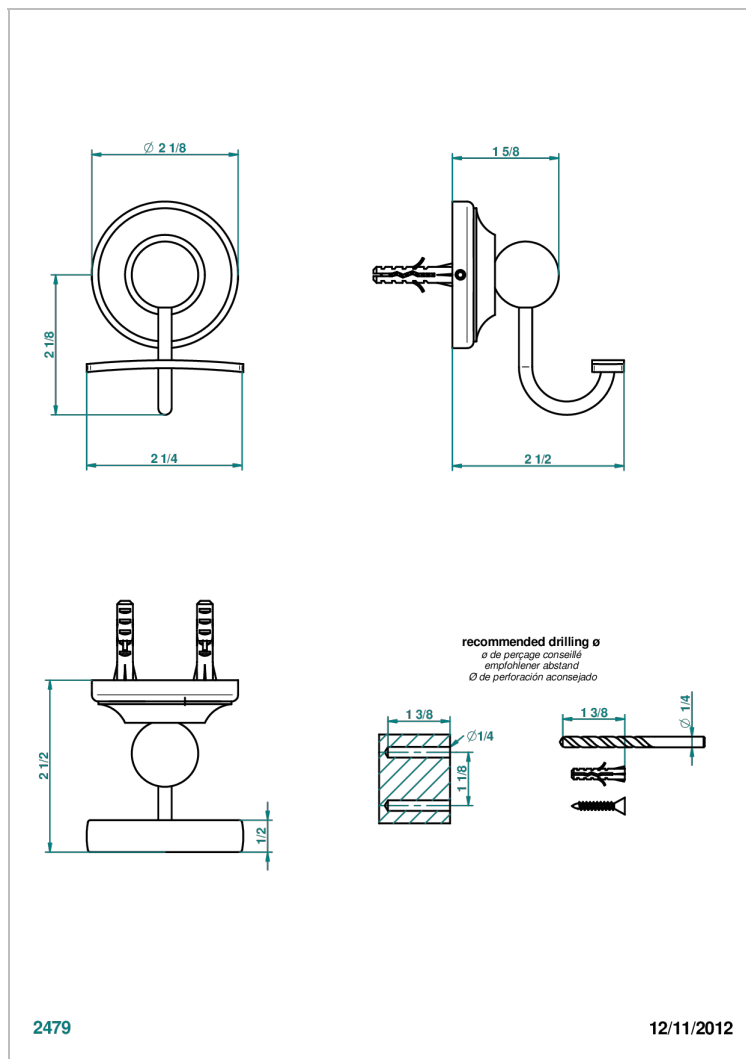

CHARLESTON WITH SMOOTH METAL LEVER HANDLES

G3N-510

Robe hook

CHARACTERISTIC

- Charleston with smooth metal lever handles
- Robe hook

AVAILABLE FINITIONS

Black ceram - D30
 Blush PVD - H62
 Brass color PVD - H49
 Brown bronze color PVD - F33
 Chrome polished - A02
 Chrome polished / gold polished - G02

Matt graphite PVD - H65
 Matt nickel (American satin) - C01
 Matt nickel color PVD - H56
 Natural smoked Brass - A13
 Nickel antique / Sovereign - H28
 Nickel color PVD - H55

Nickel polished - B01
 Soft gold - F30
 Soft matt gold - F31
 Umber PVD - H66