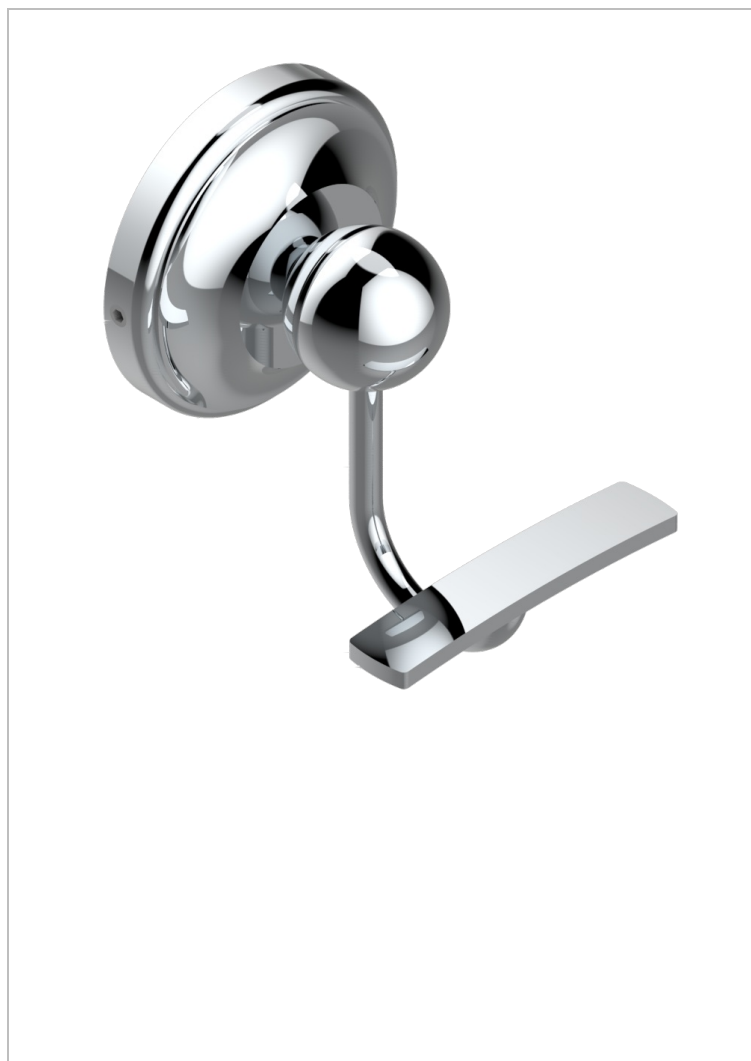

# BROADWAY WITH WHITE PORCELAIN LEVER HANDLES

A04-510

Robe hook

## CHARACTERISTIC

- Broadway with white porcelain lever handles
- Robe hook

## AVAILABLE FINITIONS

Black ceram - D30  
Blush PVD - H62  
Brass color PVD - H49  
Brown bronze color PVD - F33  
Chrome polished - A02  
Chrome polished / gold polished - G02

Copper antique matt, coated - H07  
Gold color PVD - H52  
Gold mat - F07  
Gold polished - F01  
Graphite PVD - H64  
Light coated bronze - D01

Nickel polished - B01  
Soft gold - F30  
Soft matt gold - F31  
Umber PVD - H66