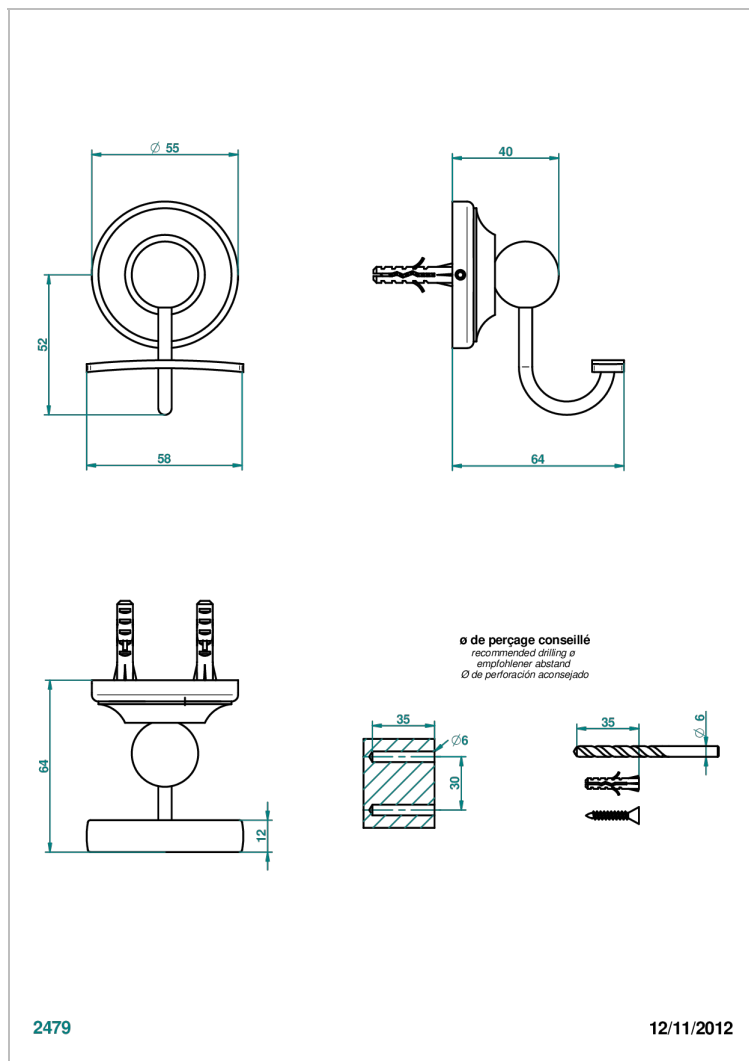

# BROADWAY WITH WHITE PORCELAIN LEVER HANDLES

A04-510

Robe hook

## CHARACTERISTIC

- Broadway with white porcelain lever handles
- Robe hook