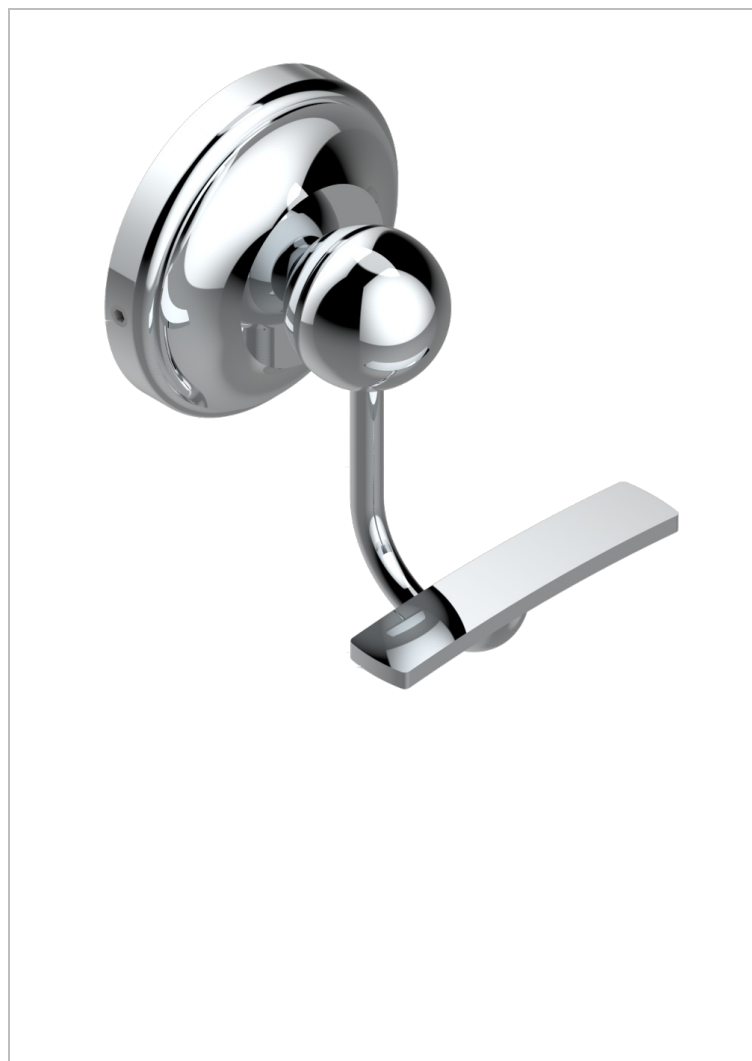

# BROADWAY WITH WHITE PORCELAIN LEVER HANDLES

A04-510

Robe hook

## CHARACTERISTIC

- Broadway with white porcelain lever handles
- Robe hook

## AVAILABLE FINITIONS

Black ceram - D30  
Blush PVD - H62  
Brass color PVD - H49  
Brown bronze color PVD - F33  
Chrome polished - A02  
Chrome polished / gold polished - G02

Copper antique matt, coated - H07  
Gold color PVD - H52  
Gold mat - F07  
Gold polished - F01  
Graphite PVD - H64  
Light coated bronze - D01

Nickel polished - B01  
Soft gold - F30  
Soft matt gold - F31  
Umber PVD - H66