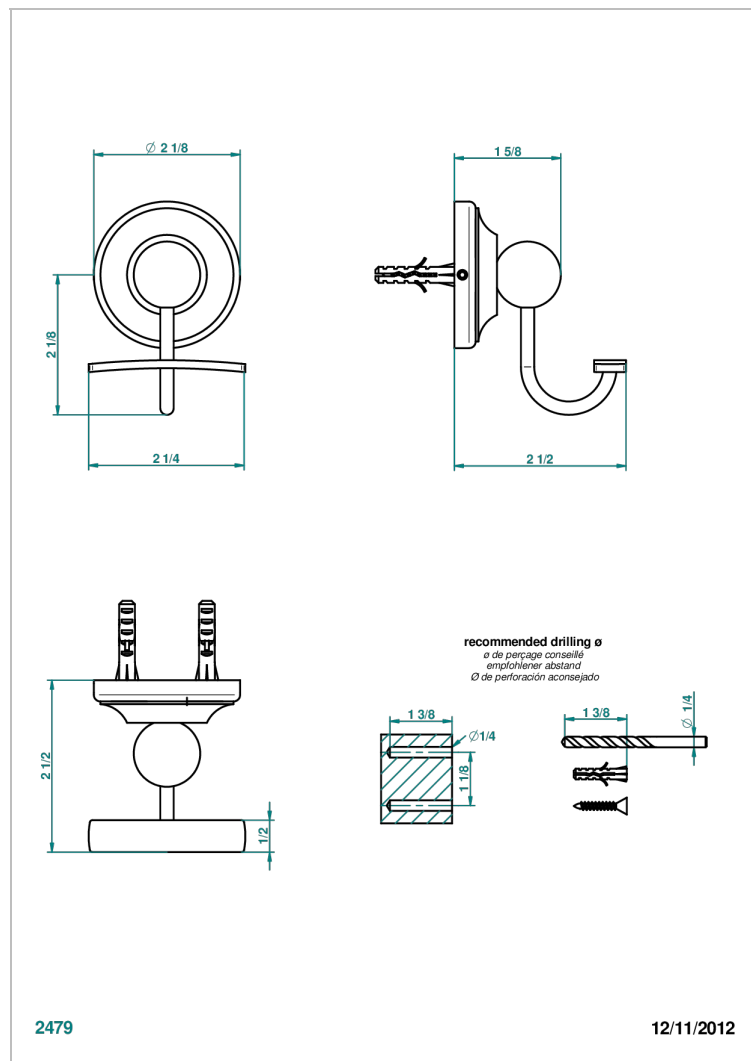

# BROADWAY WITH WHITE PORCELAIN LEVER HANDLES

A04-510

Robe hook

## CHARACTERISTIC

- Broadway with white porcelain lever handles
- Robe hook