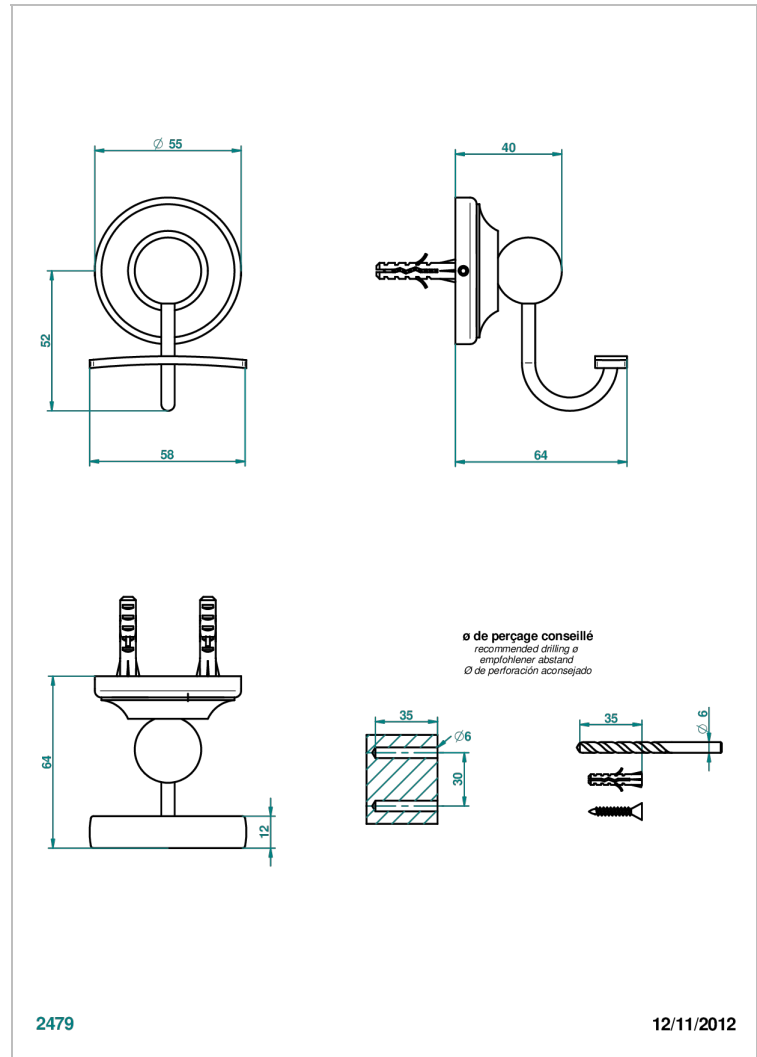

# BROADWAY WITH LEVER

A04-510

Robe hook

THG<sup>®</sup>  
PARIS

## CHARACTERISTIC

- Broadway with Lever
- Robe hook