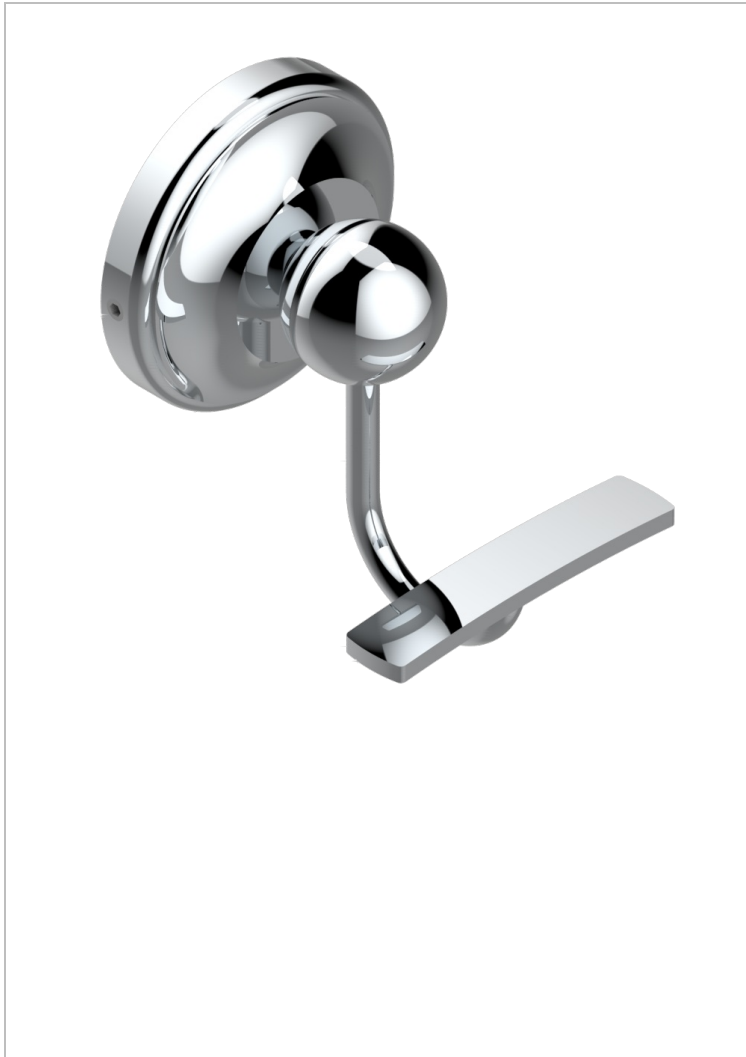

# BROADWAY WITH LEVER

A04-510

Robe hook

## CHARACTERISTIC

- Broadway with Lever
- Robe hook

## AVAILABLE FINITIONS

Antique nickel - H28  
 Black ceram - D30  
 Blush PVD - H62  
 Brass color PVD - H49  
 Brown bronze color PVD - F33  
 Gold color PVD - H52

Graphite PVD - H64  
 Lacquered light bronze - D01  
 Matt Umber PVD - H67  
 Matt blush PVD - H60  
 Matt brass color PVD - H50  
 Matt brown bronze color PVD - F34