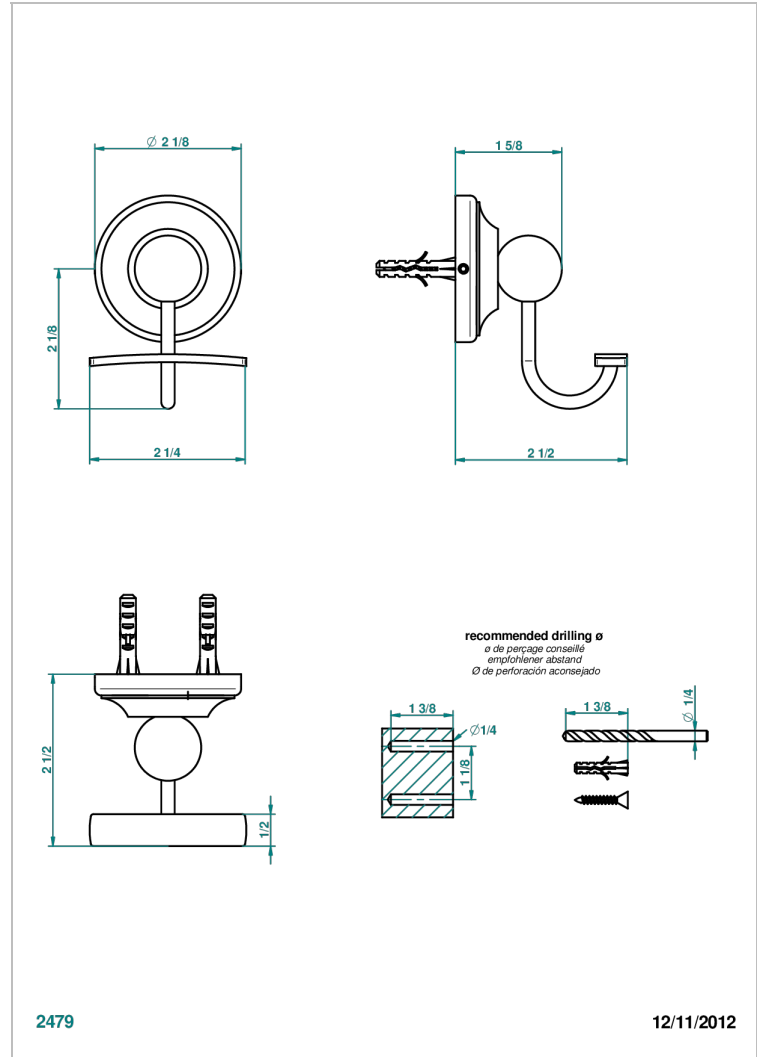

# BROADWAY WITH LEVER

A04-510

Robe hook

## CHARACTERISTIC

- Broadway with Lever
- Robe hook