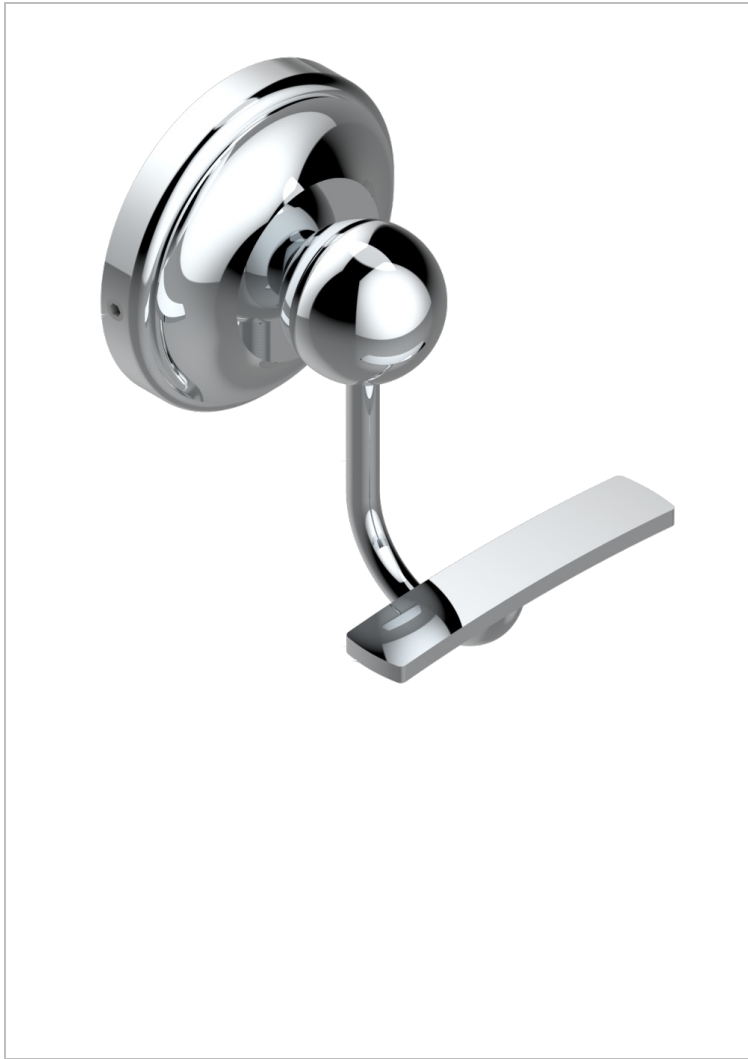

BROADWAY WITH LEVER

A04-510

Robe hook

2479

12/11/2012

CHARACTERISTIC

- Broadway with Lever
- Robe hook

AVAILABLE FINITIONS

Antique nickel - H28
Black ceram - D30
Blush PVD - H62
Brass color PVD - H49
Brown bronze color PVD - F33
Gold color PVD - H52

Graphite PVD - H64
Lacquered light bronze - D01
Matt Umber PVD - H67
Matt blush PVD - H60
Matt brass color PVD - H50
Matt brown bronze color PVD - F34