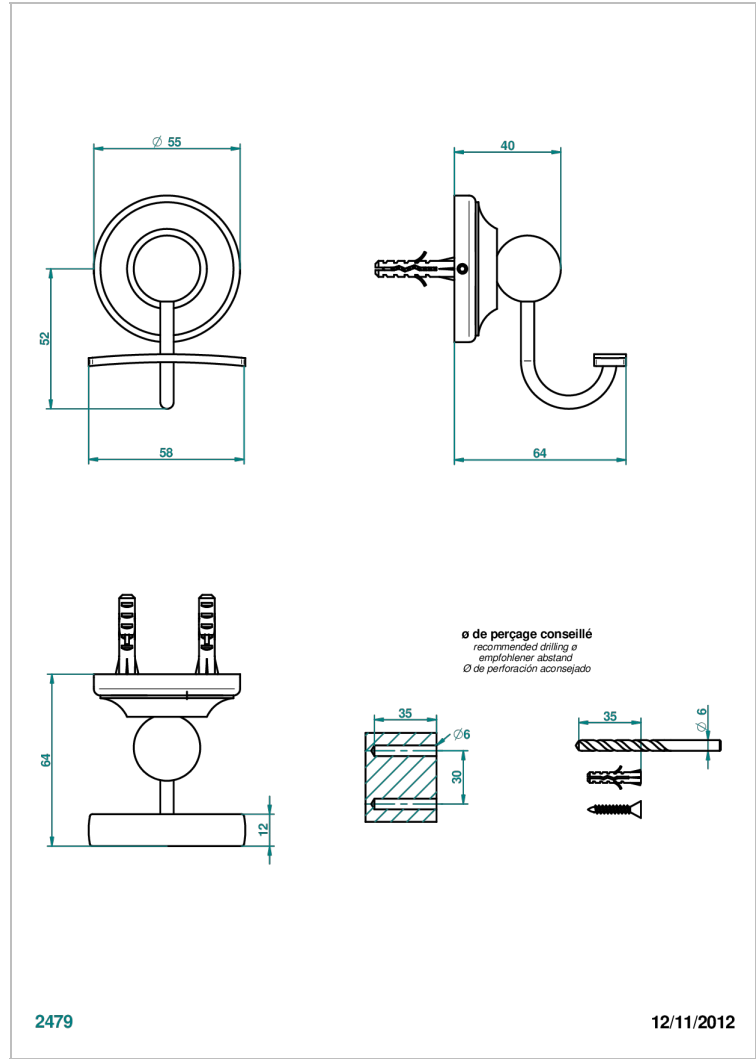

BROADWAY WITH LEVER

A04-510

Robe hook

2479

12/11/2012

CHARACTERISTIC

- Broadway with Lever
- Robe hook

AVAILABLE FINITIONS