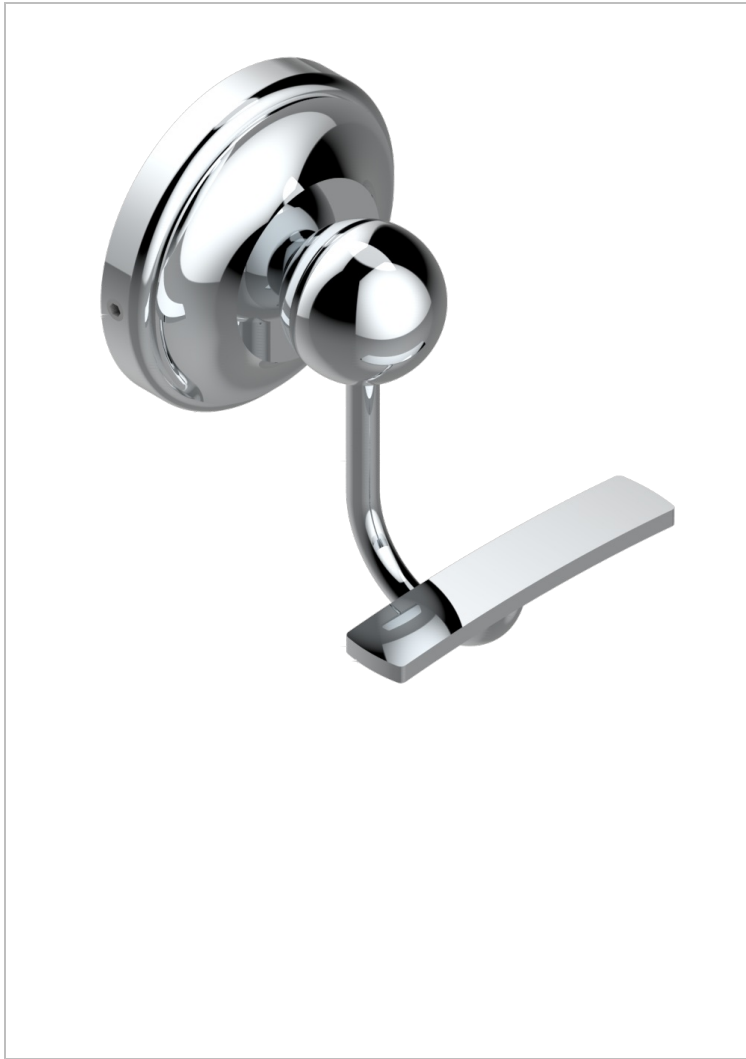

BROADWAY WITH LEVER

A04-510

Robe hook

THG[®]
PARIS

2479

12/11/2012

CHARACTERISTIC

- Broadway with Lever
- Robe hook

AVAILABLE FINITIONS

Antique nickel - H28
Black ceram - D30
Blush PVD - H62
Brass color PVD - H49
Brown bronze color PVD - F33
Gold color PVD - H52

Graphite PVD - H64
Lacquered light bronze - D01
Matt Umber PVD - H67
Matt blush PVD - H60
Matt brass color PVD - H50
Matt brown bronze color PVD - F34

Soft gold - F30
Soft matt gold - F31
Umber PVD - H66
Varnished matt antique red copper (color finish) - H07