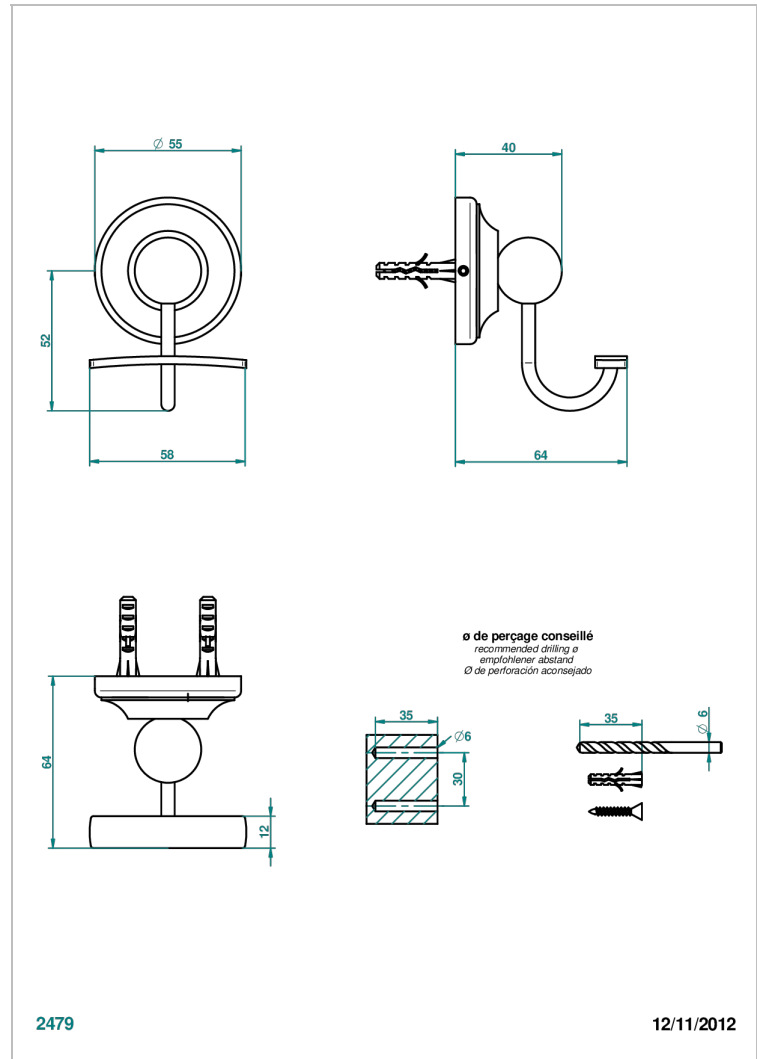

BROADWAY WITH LEVER

A04-510

Robe hook

THG[®]
PARIS

2479

12/11/2012

CHARACTERISTIC

- Broadway with Lever
- Robe hook